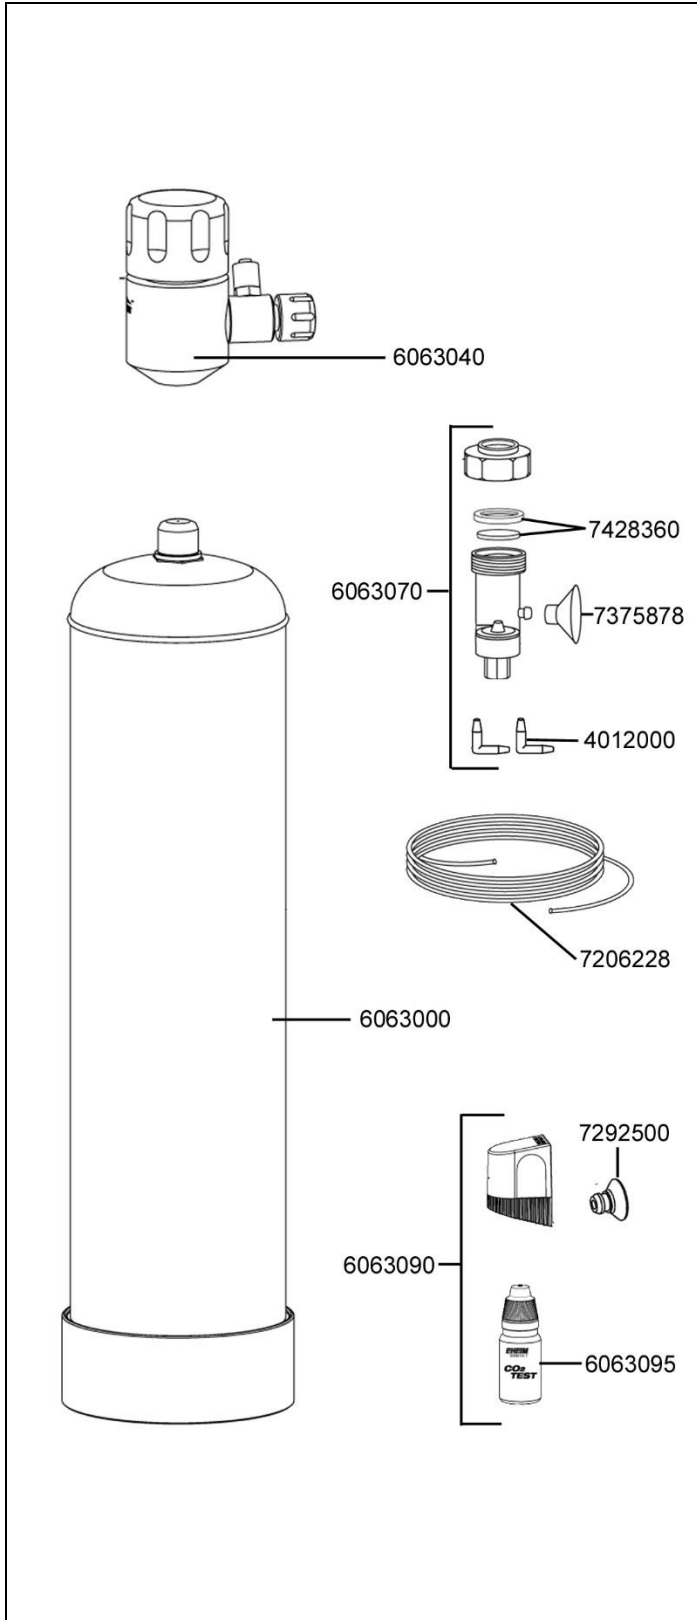

CO<sub>2</sub>SET200  
500g

Spare parts. Subject to change without prior notice.

Order no.	Spare part	6063200
4012000	Elbow connector for hose-Ø 4/6 mm (2 pieces)	
6063000	CO <sub>2</sub> -disposable bottle 500 g	
6063040	Pressure reducer for CO <sub>2</sub> -Disposable bottle	
6063070	CO <sub>2</sub> -Diffuser up to 400 l with integrated non-return valve and bubble counter, 2x elbow connector and suction cup	
6063090	Set Long-term test with indicator reagent (10 ml) and 3x water test stripes	
6063095	Indicator reagent (10 ml) for EHEIM long-term test	
7206228	CO <sub>2</sub> -SAFE safety hose Ø 4/6 mm (3 m)	
7292500	Suction cup black (4 pieces)	
7375878	Suction cup transparent (2 pieces)	
7428360	Ceramic disc with gasket for CO <sub>2</sub> diffuser	