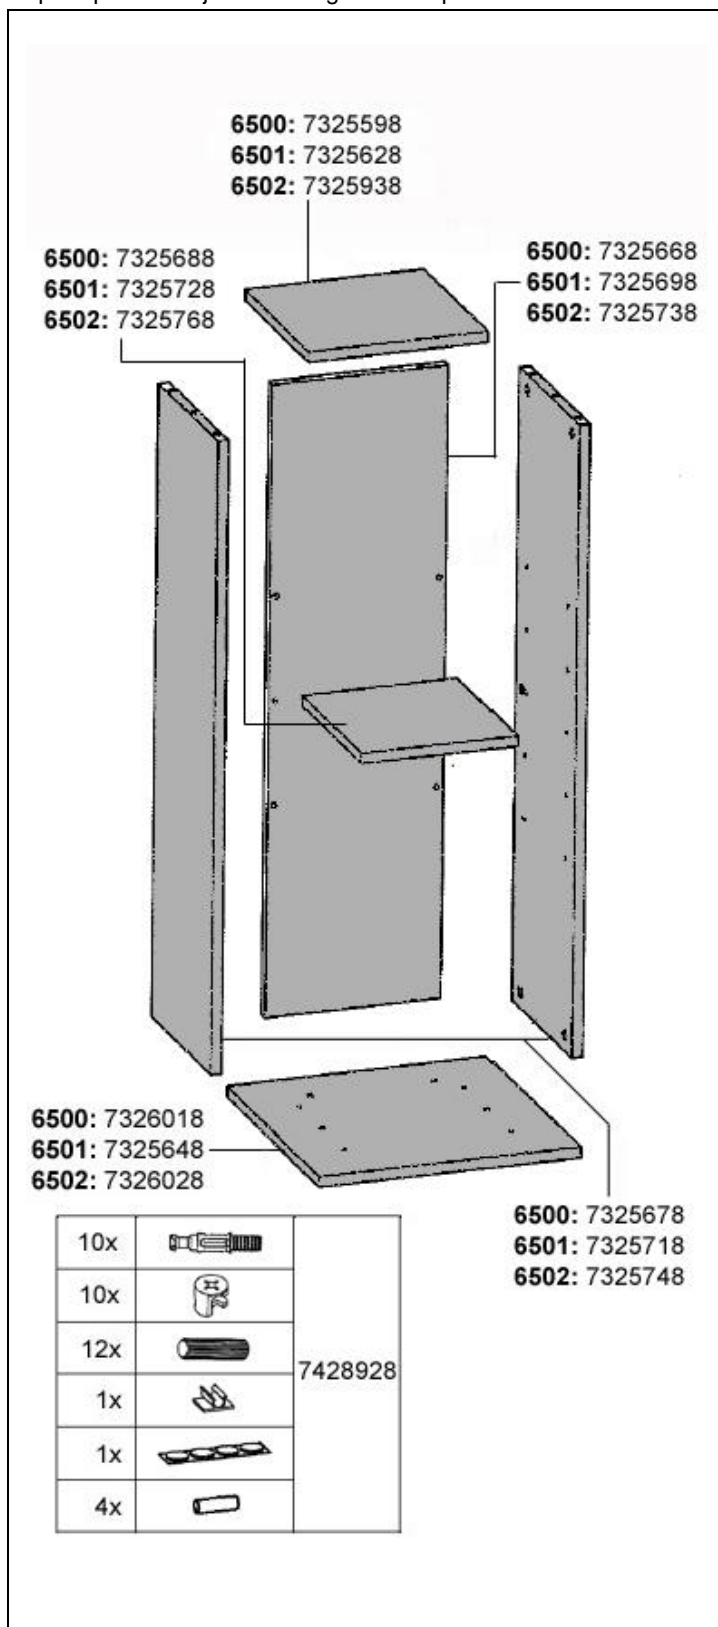

6500 Cabinet for **aqua**style 16 (black)
 6501 Cabinet for **aqua**style 24 (black)
 6502 Cabinet for **aqua**style 35 (black)

Spare parts. Subject to change without prior notice.

Order no.	Spare part	Decor
7325598	Top panel for 6500	black
7325628	Top panel for 6501	black
7325938	Top panel for 6502	black
7325668	Front panel for 6500	black
7325698	Front panel for 6501	black
7325738	Front panel for 6502	black
7325678	Side panel for 6500	black
7325718	Side panel for 6501	black
7325748	Side panel for 6502	black
7325688	Shelf for 6500	black
7325728	Shelf for 6501	black
7325768	Shelf for 6502	black
7326018	Floor panel for 6500	black
7325648	Floor panel for 6501	black
7326028	Floor panel for 6502	black
7428928	Mounting accessories	