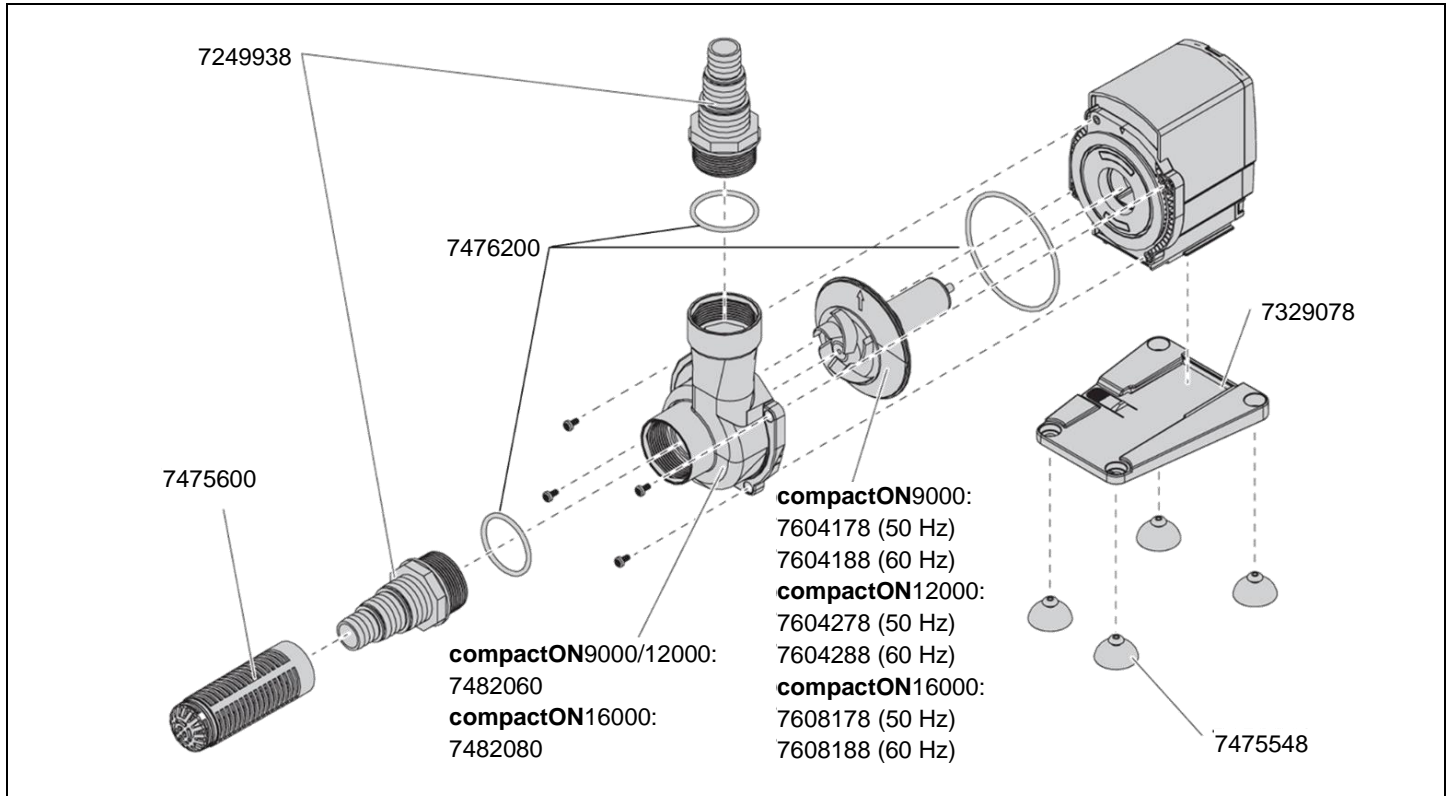

**1033 Pump compactON9000**  
**1034 Pump compactON12000**  
**1035 Pump compactON16000**

Order no.	Spare part
7249938	Threaded connector G 1½" pressure-or suction side for hose Ø 25/34 mm or Ø 1" / 1¼" / 1½"
7329078	Mounting plate
7475548	Suction cups (4 pieces)
7475600	Set inlet strainer
7476200	Set sealing rings, 1x for pump cover, 2x for threaded connector
7482060	Pump housing with sealing ring and 4 screws for <b>compactON9000 / 12000</b> (type 1033 and 1034)
7482080	Pump housing with sealing ring and 4 screws for <b>compactON16000</b> (type 1035)

Order no.	Spare part
7604178	Impeller (50 Hz) for <b>compact9000</b> (type 1033)
7604188	Impeller (60 Hz) for <b>compact9000</b> (type 1033)
7604278	Impeller (50 Hz) for <b>compact12000</b> (type 1034)
7604288	Impeller (60 Hz) for <b>compact12000</b> (type 1034)
7608178	Impeller (50 Hz) for <b>compact16000</b> (type 1035)
7608188	Impeller (60 Hz) for <b>compact16000</b> (type 1035)