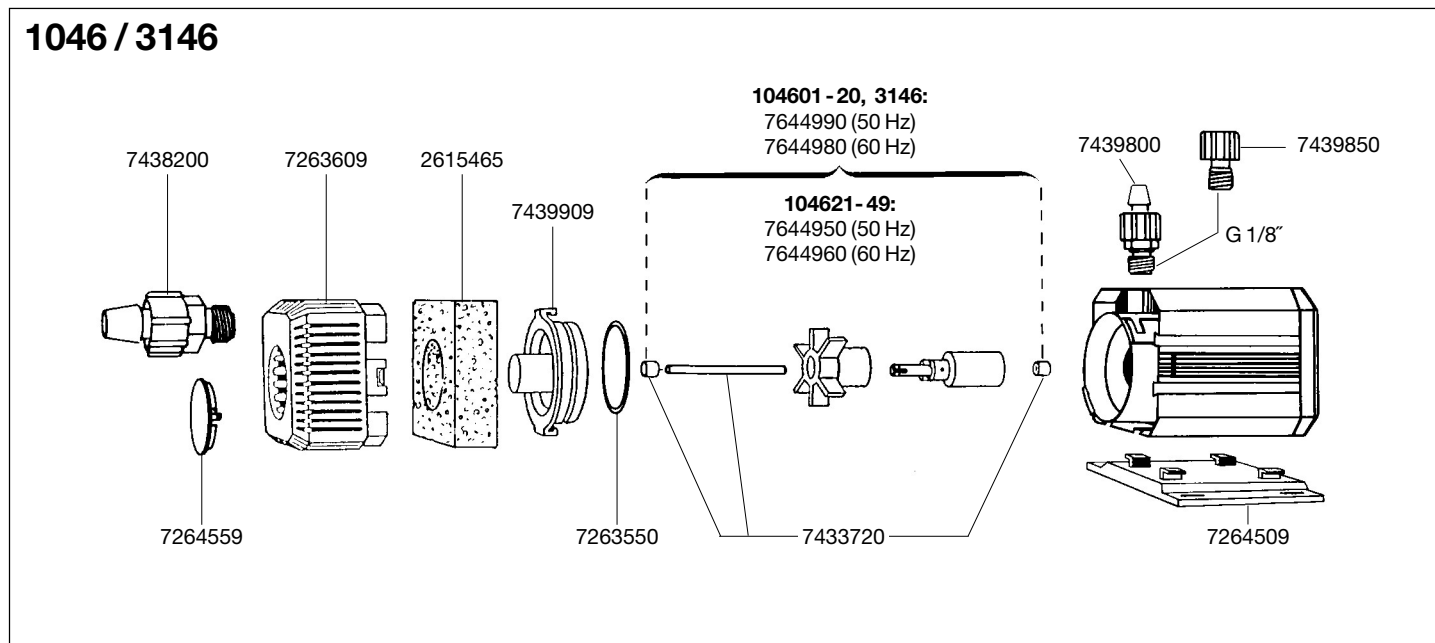

# 1046 Universal pump 3146 Fountain set

**EHEIM**

Spare parts. Subject to change without prior notice.

Order no.	Spare part
2615465	Coarse foam (2 pieces)
3052450	„Volcano“ double jet (not shown)
4009560	Set of cleaning brushes (not shown)
7263550	Sealing ring (2 pieces)
7263609	Intake screen
7264509	Mounting plate
7264559	Sealing cover

Order no.	Spare part
7433720	Shaft with bushings
7438200	Threaded connector suction side
7439800	Threading connector pressure side
7439850	Adapter with sealing ring
7439909	Pump cover
7644950	Impeller (50 Hz) complete with shaft and bushings for 104621 - 49
7644960	Impeller (60 Hz) complete with shaft and bushings for 104621 - 49
7644980	Impeller (60 Hz) complete with shaft and bushings for 104601 - 20, 3146
7644990	Impeller (50 Hz) complete with shaft and bushings for 104601 - 20, 3146