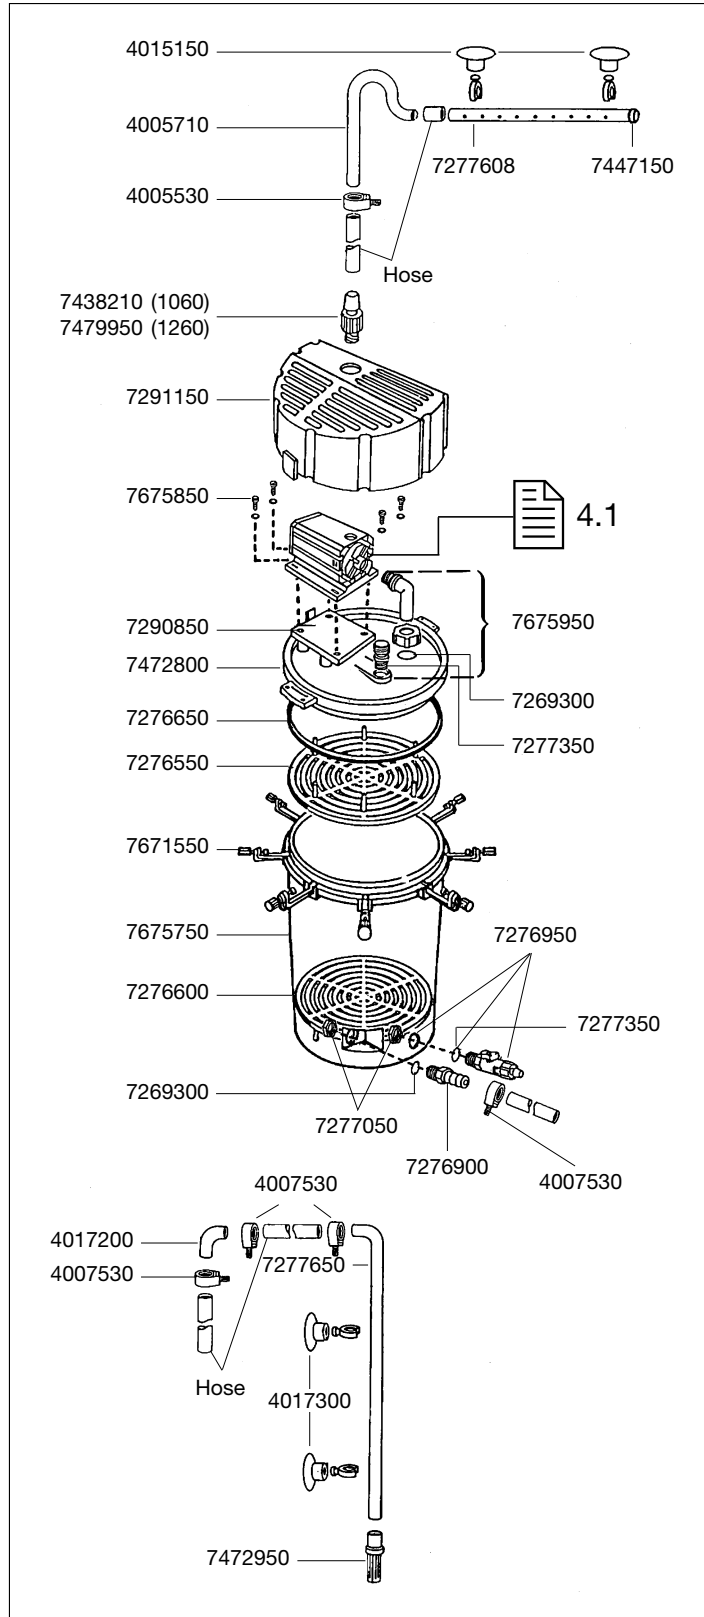

Spare parts. Subject to change without prior notice.

Order no.	Spare part
4005530	Hose clamp (2 pieces)
4005710	Outlet pipe
4007530	Hose clamp (2 pieces)
4009560	Set of cleaning brushes (not shown)
4015150	Suction cup with clip
4017200	Elbow connector
4017300	Suction cup with clip
7269300	Sealing ring
7276550	Top lattice screen
7276600	Lower lattice screen
7276650	Sealing ring
7276900	Threaded connector
7276950	Canister drain tap with plastic nut and sealing ring
7277050	Plastic nut (2 pieces)
7277350	Sealing ring
7277608	Outlet jet pipe
7277650	Intake pipe
7290850	Base plate
7291150	Cover
7438210	Threaded connector press. side (1060)
7447150	Set of pipe plugs
7472800	Canister lid
7472900	Filter bag (not shown)
7472950	Inlet strainer
7479950	Threaded connector press. side (1260)
7671550	Lid securing clamp
7675750	Canister with lid securing clamp
7675850	Attachment set complete
7675950	Suction elbow set