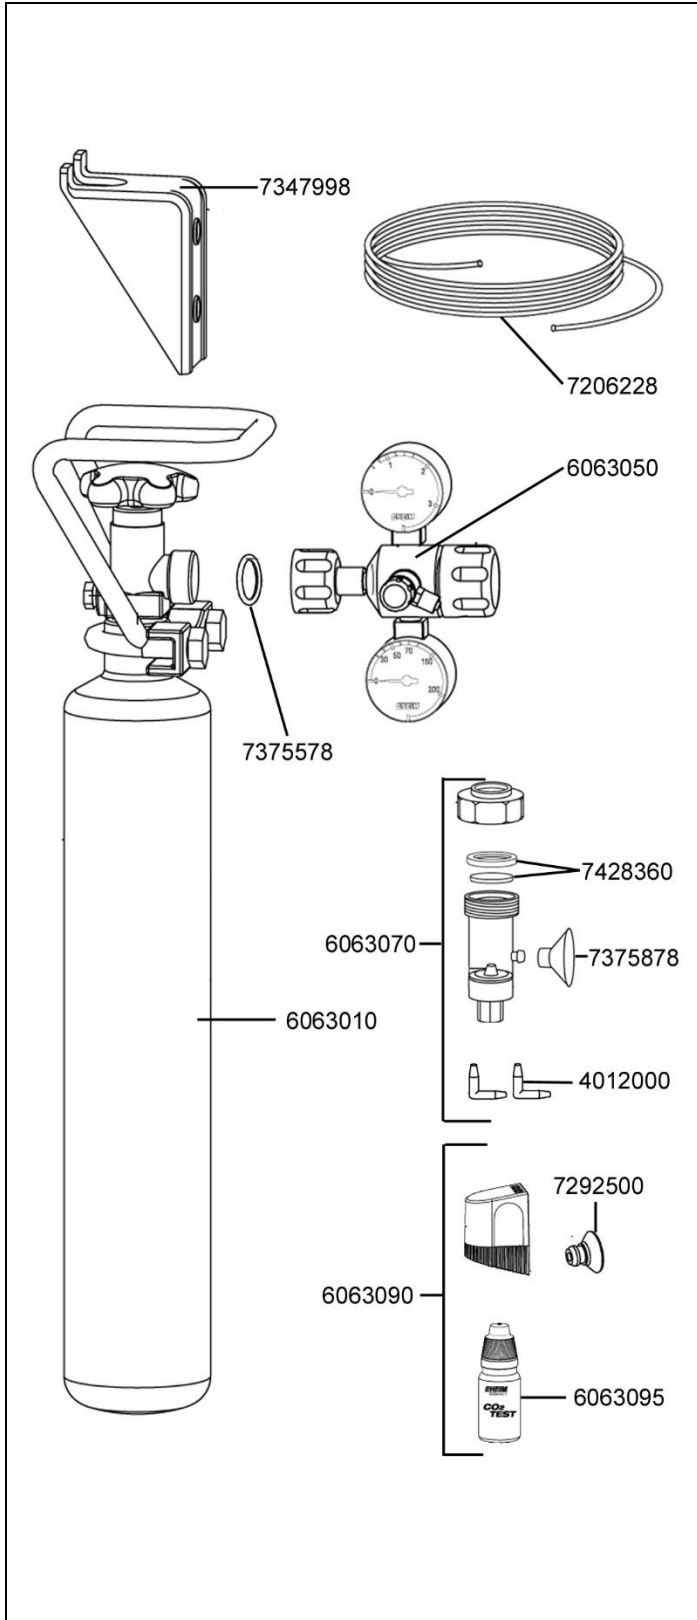

Spare parts. Subject to change without prior notice

Order no.	Spare part	6063400
4012000	Elbow connector for hose-Ø 4/6 mm (2 pieces)	
6063010	CO ₂ -reusable bottle 500 g, with Cage and wall holder	
6063050	Pressure reducer with two manometers for CO ₂ -reusable bottle	
6063070	CO ₂ -Diffuser up to 400 l with integrated non-return valve and bubble counter, 2x elbow connector and suction cup	
6063090	Set Long-term test with indicator reagent (10 ml) and 3x water test stripes	
6063095	Indicator reagent (10 ml) for EHEIM long-term test	
7206228	CO ₂ -SAFE safety hose Ø 4/6 mm (3 m)	
7292500	Suction cup black (4 pieces)	
7347998	Wall holder for CO ₂ -reusable bottle 500 g	
7375578	Sealing ring (2 pieces) for pressure reducer 6063050	
7375878	Suction cup transparent (2 pieces)	
7428360	Ceramic disc with gasket for CO ₂ diffuser	