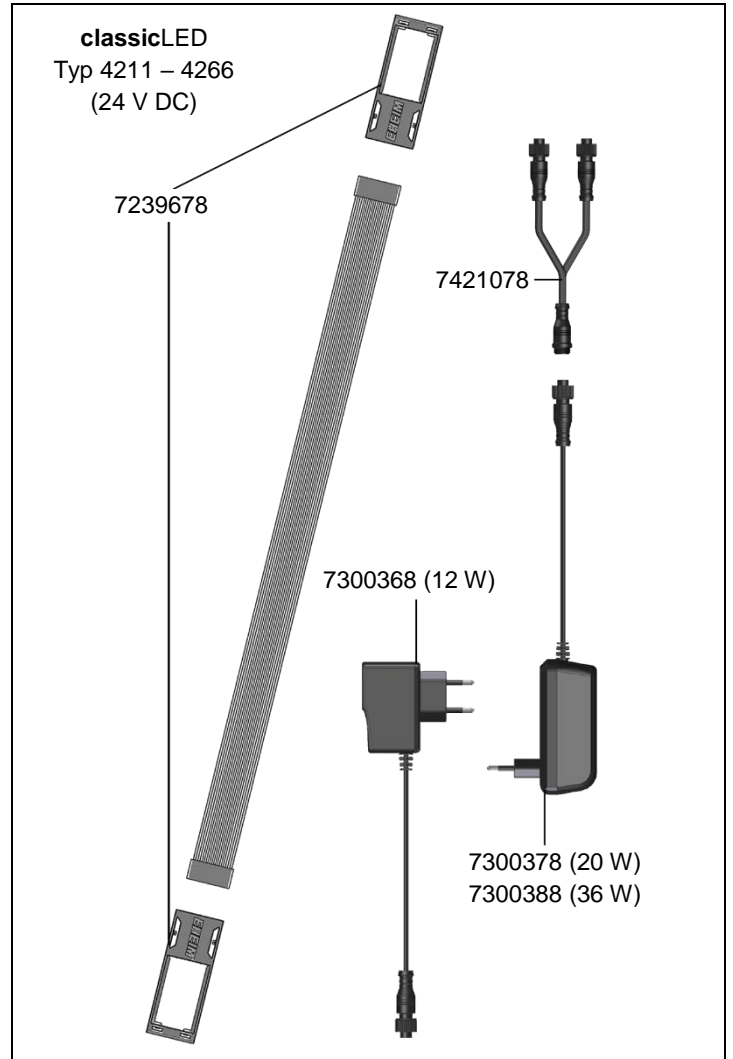

4211 – 4245 Lamp powerLED  
 4251 – 4259 Lamp powerLED+ & powerRGB  
 4261 – 4266 Lamp classicLED

Order no.	Spare part
7301178	Stainless steel wire bow (2 pieces) for EHEIM <b>powerLED</b> , EHEIM <b>powerLED+</b> and EHEIM <b>powerRGB</b>

Order no.	Spare part
7239678	Holder (2 pieces) for EHEIM <b>classicLED</b>
7300368	Power supply for <b>classicLED</b> (12 W)
7300378	Power supply for <b>classicLED</b> (20 W)
7300388	Power supply for <b>classicLED</b> (36 W)
7421078	Connector for <b>classicLED</b> <b>Only use with 36 W power supply unit</b>