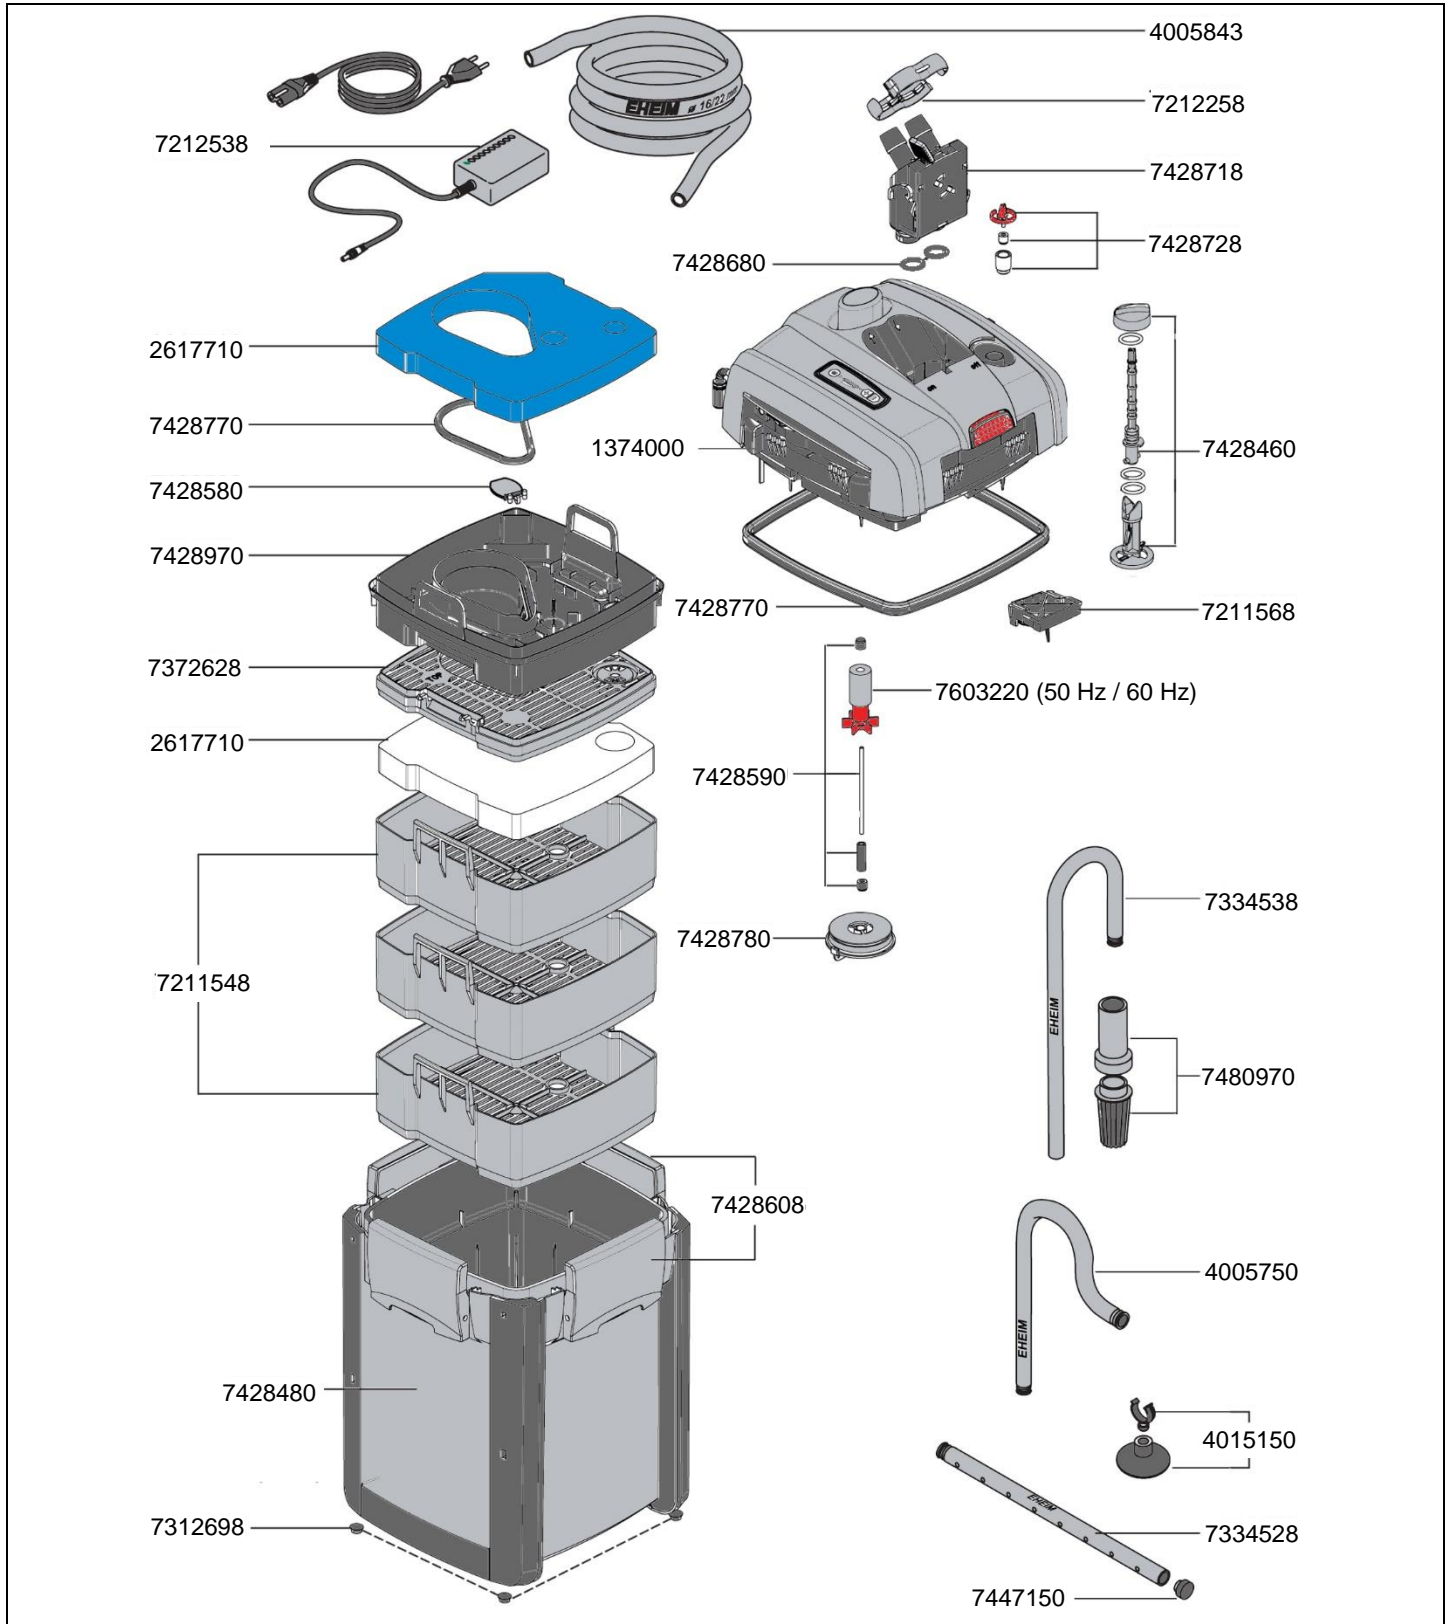

# 2274 External filter *professionel 4<sup>e</sup>+350*

## 2274 External filter *professionel 4<sup>e</sup>+350*

**EHEIM**  
*professionel 4<sup>e</sup>+*

Order no.	Spare part
1374000	Pump head without adapter for <b>professionel 4e+ 350</b> (type 2274) <b>While stock lasts</b>
2617710	Set prefilter pad blue (1x) and fine filter pads white (4x)
4005750	Outlet pipe anthracite for hose Ø 16/22 mm
4005843	Hose suction and pressure side Ø 16/22 mm (3 m) anthracite
4015150	Suction cup with clip (2 pieces)
7211548	Filter media container
7211568	Locking device
7212258	Hose clamp complete
7212538	Transformer
7312698	Rubber feet (4 pieces)
7334528	Outlet jet pipe anthracite for hose Ø 16/22 mm
7334538	Intake pipe anthracite for hose Ø 16/22 mm
7372628	Lattice screen

Order no.	Spare part
7428460	Range Xtender knob complete with 3x sealing ring
7428480	Filter canister anthracite with side protection for <b>professionel 4e+ 350</b> (type 2274)
7428580	Valve with holder
7428590	<b>High Performance Ceramic</b> shaft with bushings and distance sleeve ( <b>electronic</b> )
7428608	EZ clip complete
7428680	Set of sealing rings for safety adapter
7428718	Safety adapter with locking lever
7428728	Floater complete
7428770	Set sealing ring for canister
7428780	Pump cover
7428970	Prefilter
7447150	Set of pipe plugs
7480970	Inlet strainer anthracite
7603220	Impeller for 50 Hz and 60 Hz ( <b>electronic</b> )