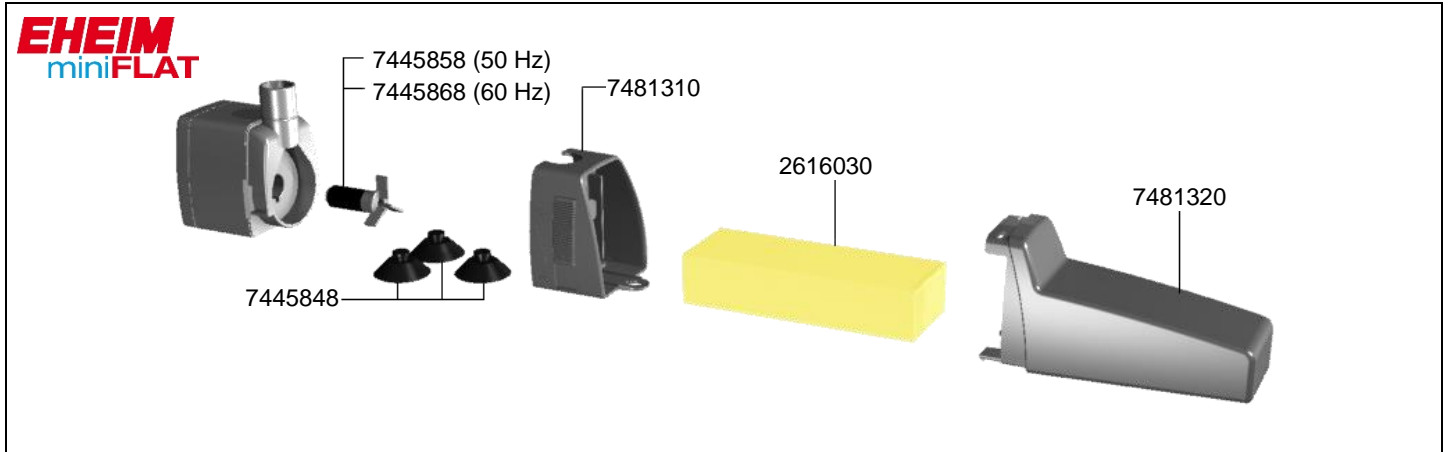

2203 Shallow water filter miniFLAT  
2204 Internal filter miniUP

Order no.	Spare part
2616030	Filter cartridge (2 pieces)
7445848	Suction cup (4 pieces)
7445858	Impeller 50 Hz
7445868	Impeller 60 Hz
7481310	Pump cover complete with power regulator
7481320	Filter basket with filter cartridge for <b>miniFLAT</b>
7481330	Filter basket with filter cartridge (2 pieces) for <b>miniUP</b>