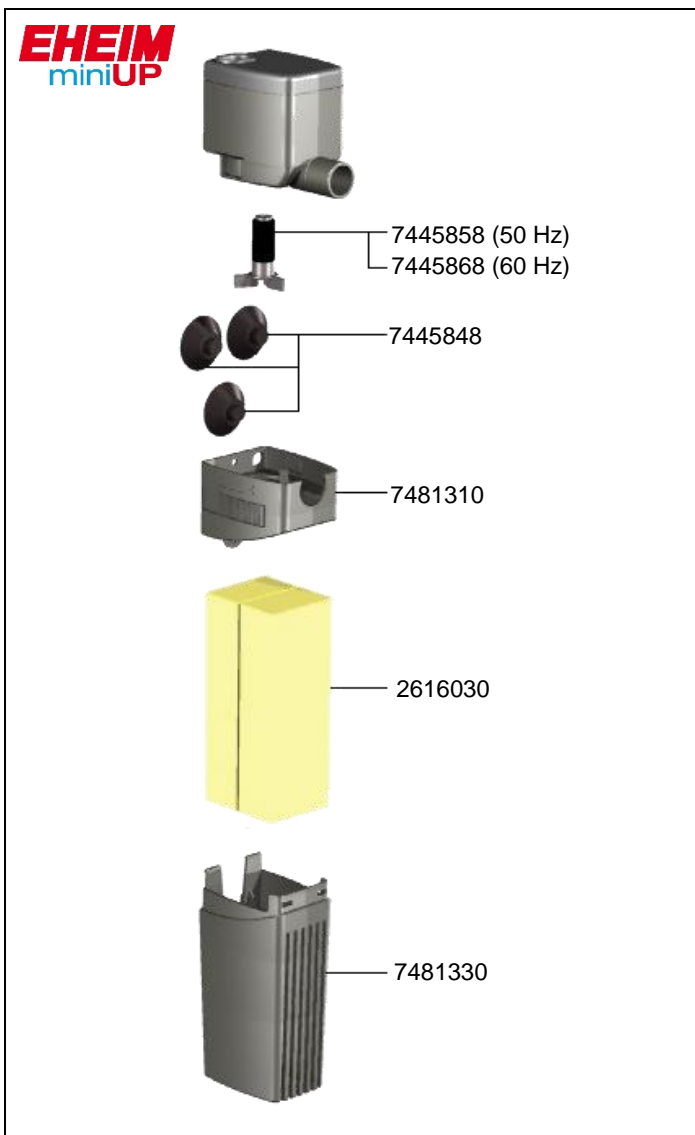

2203 Shallow water filter miniFLAT  
2204 Internal filter miniUP

Order no.	Spare part
2616030	Filter cartridge (2 pieces)
7445848	Suction cup (4 pieces)
7445858	Impeller 50 Hz
7445868	Impeller 60 Hz
7481310	Pump cover complete with power regulator
7481320	Filter basket with filter cartridge for <b>miniFLAT</b>
7481330	Filter basket with filter cartridge (2 pieces) for <b>miniUP</b>