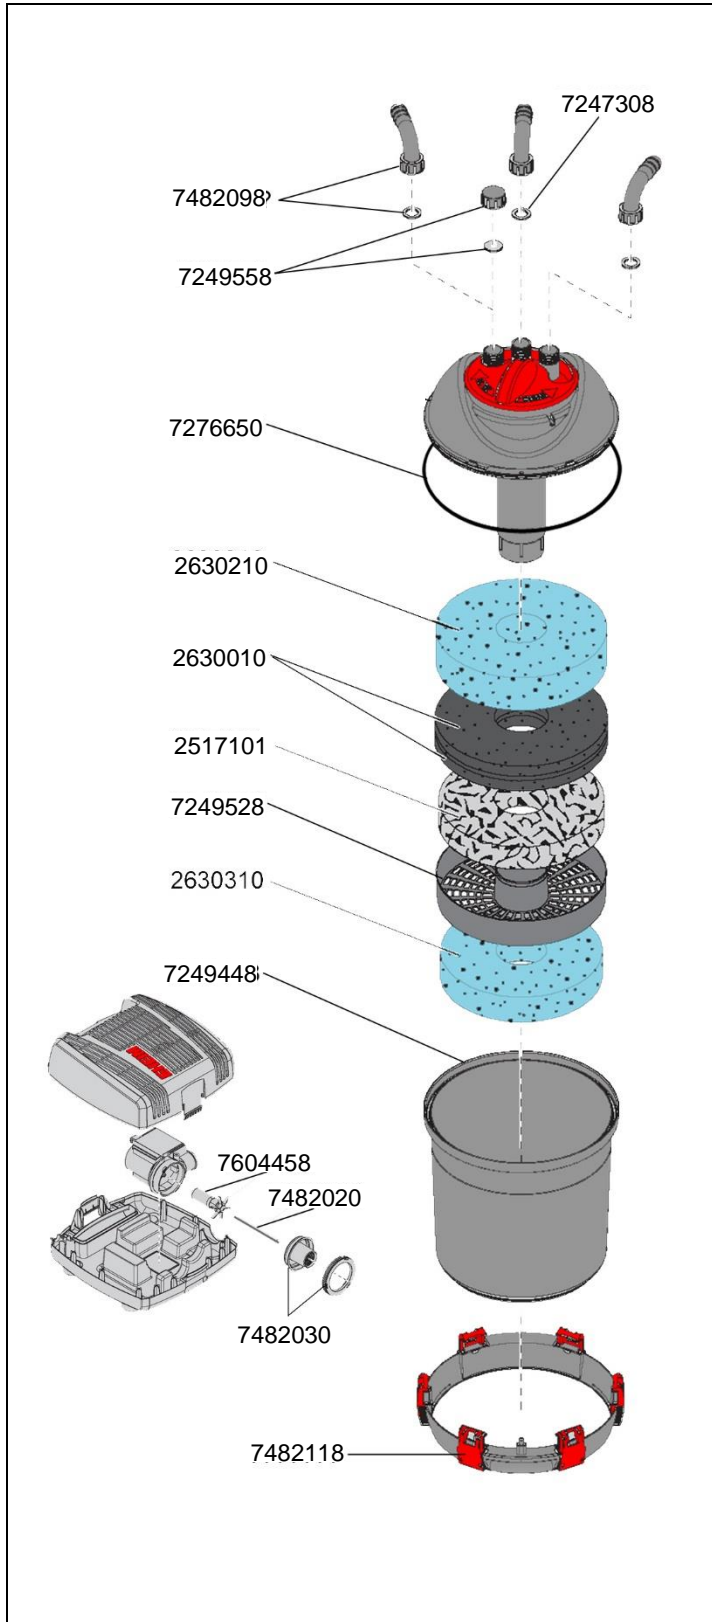

5210 Pressure filter PRESS7000  
 5212 Pressure filter PRESS7000 with CLEARUVC9

Order no.	Spare part
2517101	Filter material <b>FILTERMEC (2,0 l)</b>
2630010	Adsorptive filter pad <b>REFINECOAL</b>
2630210	Fine filter pad <b>REPLAYFINE (2 pieces)</b>
2630310	Filter pad <b>REPLAYRAW (2 pieces)</b>
7247308	Set gasket 3x for Hose connector
7249448	Filter canisterr
7249528	Filter media container
7249558	Closing cap with gasket
7276650	Sealing ring
7482098	Hose connector 90° complete for hose-Ø 1"
7482118	Clamping ring with clips
7482020	Ceramic-shaft with bushings
7482030	Pump cover with bushing, sealing ring and locking ring
7604458	Impeller (50Hz)