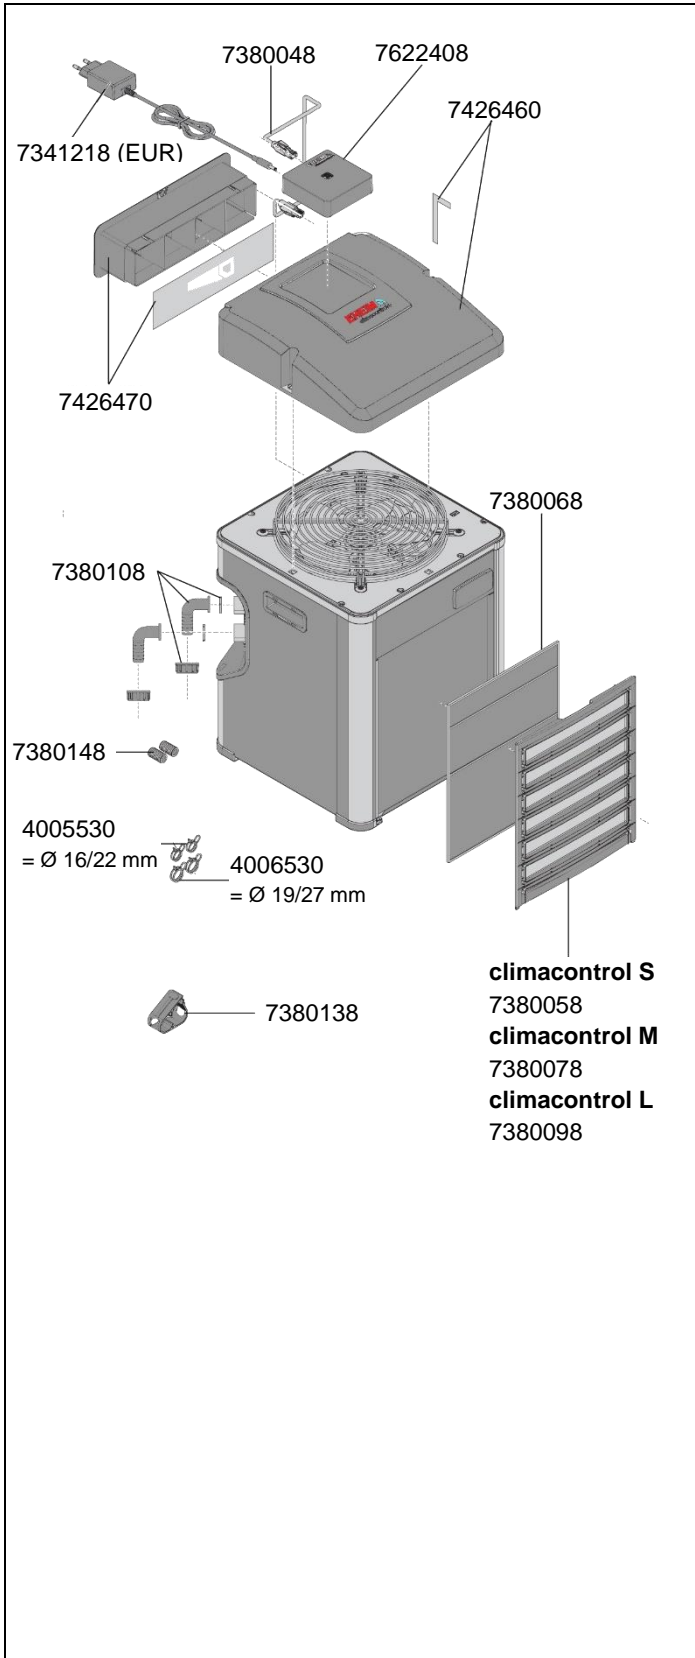

3750 Climate control unit climacontrol+ S
 3751 Climate control unit climacontrol+ M
 3752 Climate control unit climacontrol+ L

Order no.	Spare part
4005530	Hose lock for hose-Ø 16/22 mm
4006530	Hose lock for hose-Ø 19/27 mm
7341218	Switching power supply unit 24V (EUR)
7380048	RJ45 data cable length 50 cm
7380058	Plastic grille for climacontrol+ S type 3750
7380068	Air filter
7380078	Plastic grille for climacontrol+ M type 3751
7380098	Plastic grille for climacontrol+ L type 3752
7380108	Hose connector 90° with union nut and seal
7380138	Hose clamp
7380148	Reducing coupling from hose-Ø 16/22 mm to hose-Ø 19/27 mm (2 pcs.)
7426460	Cover with wrench
7426470	Warm exhaust air duct with template
7622408	WiFi controller