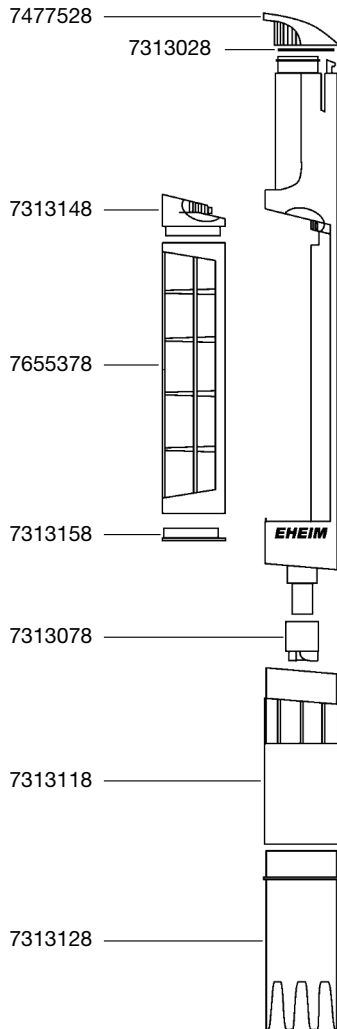

3531 Sludge extractor (battery operated)

4002510 Gravel cleaner set

Spare parts. Subject to change without prior notice.

3531

4002510

Order no.	Spare part	3531
7313028	Sealing ring (2 pieces)	
7313078	Impeller	
7313118	Suction nozzle	
7313128	Extension nozzle	
7313148	Upper cover	
7313158	Lower cover	
7477528	Complete cover for battery compartment	
7655378	Complete filter element	

Order no.	Spare part	4002510
4002520	Hose clip	
4003943	Hose \varnothing 9/12 mm (3 m)	
4009610	Extension kit 1: 2 extension pieces with sealing rings	
4009630	Elbow with sealing ring	
7321018	Nozzle set: for hose \varnothing 9/12 mm	
7330528	Adapter	
7330538	Valve	
7445068	Set of sealing rings	
7444240	Tube complete with Quick Aqua Stop	
7600078	Gravel cleaner complete incl. adapter, valve and gravel cleaner	