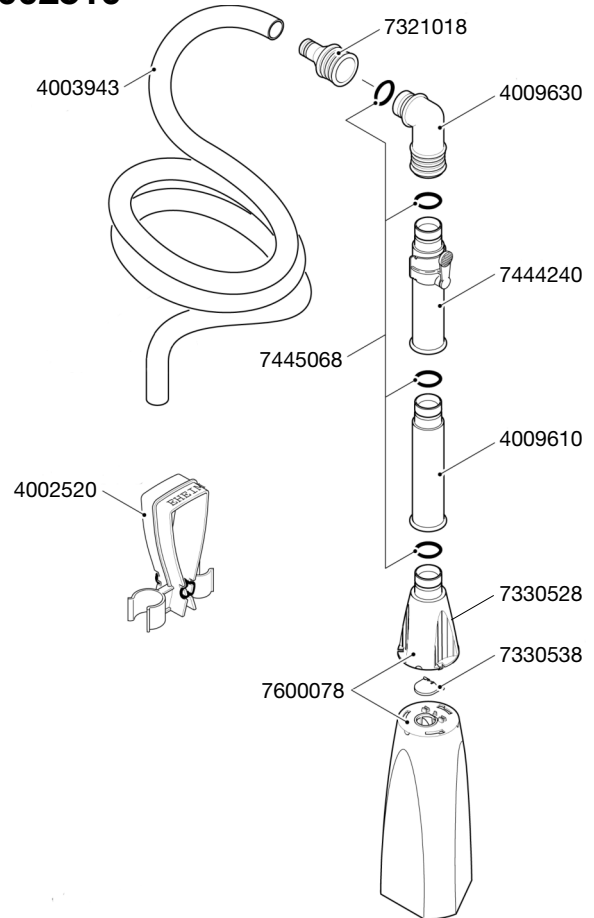

3531 Sludge extractor (battery operated)

4002510 Gravel cleaner set

Spare parts. Subject to change without prior notice.

3531

4002510

Order no.	Spare part	3531
7313028	Sealing ring (2 pieces)	
7313078	Impeller	
7313118	Suction nozzle	
7313128	Extension nozzle	
7313148	Upper cover	
7313158	Lower cover	
7477528	Complete cover for battery compartment	
7655378	Complete filter element	

Order no.	Spare part	4002510
4002520	Hose clip	
4003943	Hose \varnothing 9/12 mm (3 m)	
4009610	Extension kit 1: 2 extension pieces with sealing rings	
4009630	Elbow with sealing ring	
7321018	Nozzle set: for hose \varnothing 9/12 mm	
7330528	Adapter	
7330538	Valve	
7445068	Set of sealing rings	
7444240	Tube complete with Quick Aqua Stop	
7600078	Gravel cleaner complete incl. adapter, valve and gravel cleaner	