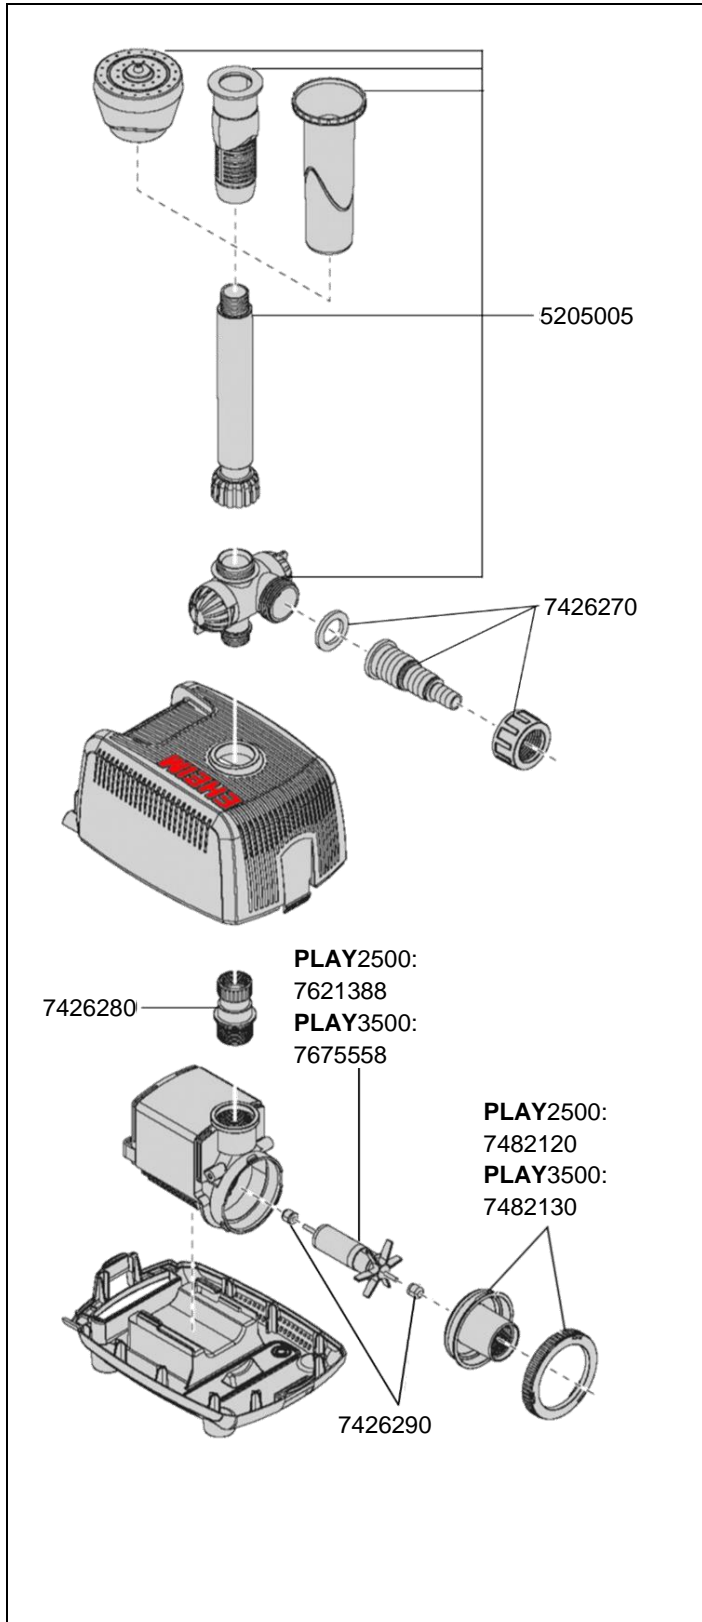

5102 Water feature pump PLAY2500
5103 Water feature pump PLAY3500

! From serial no. xxxx02

Order no.	Spare part
5205005	Nozzle set complete
7426270	Hose connector Ø 1/2", 3/4" and 1"
7426280	Adapter with sealing ring
7426290	Ceramic bearing bushes with rubber dampers (2 pieces)
7482120	Pump cover complete with sealing ring and holding ring for PLAY2500 , type 5102
7482130	Pump cover complete with, sealing ring and holding ring for PLAY3500 , type 5103
7621388	Impeller (50Hz) PLAY2500 , type 5102
7675558	Impeller (50Hz) PLAY 3500 , type 5103