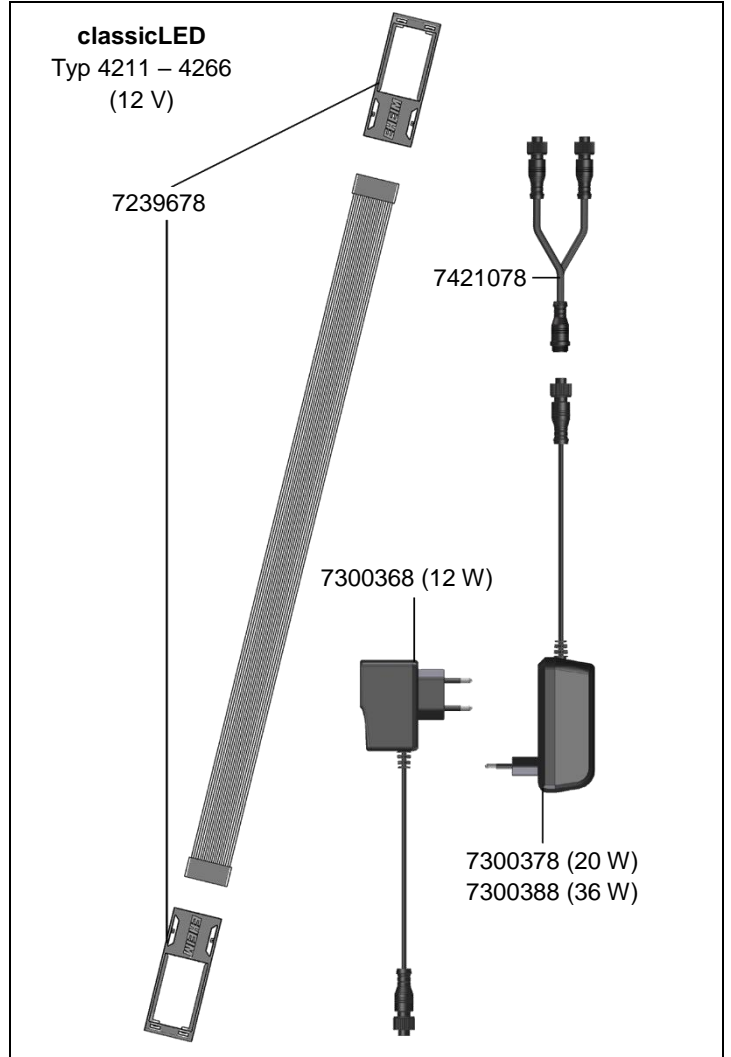

4211 – 4245 Lamp **powerLED**
 4251 – 4259 Lamp **powerLED+**
 4261 – 4266 Lamp **classicLED**

Order no.	Spare part
7301178	Stainless steel wire bow (2 pieces) for EHEIM powerLED and EHEIM powerLED+

Order no.	Spare part
7239678	Holder (2 pieces) for EHEIM classicLED
7300368	Power supply for classicLED (12 W)
7300378	Power supply for classicLED (20 W)
7300388	Power supply for classicLED (36 W)
7421078	Connector for classicLED Only use with 36 W power supply unit