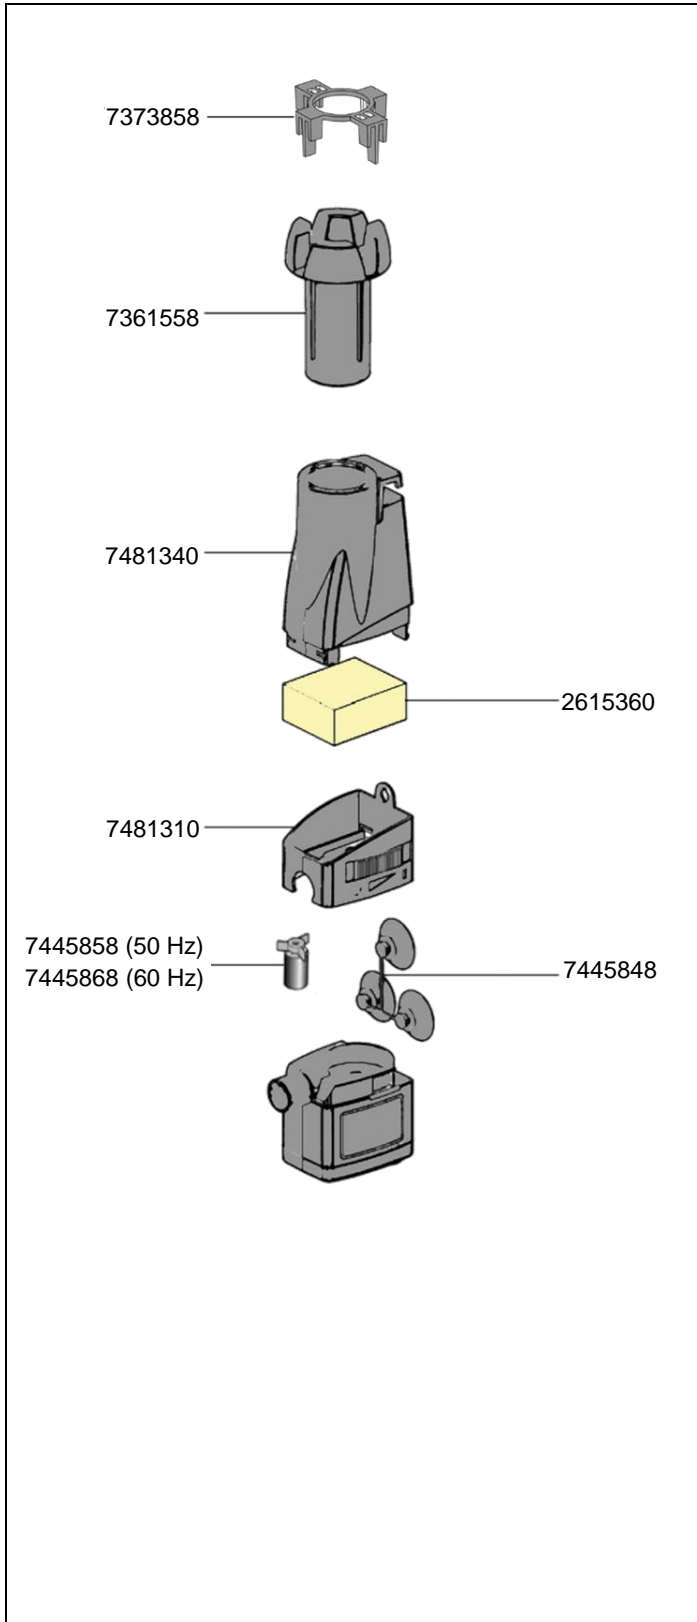

3536 Surface extractor skim350

Order no.	Spare part
2615360	Filter cartridge (2 pieces)
7361558	Float
7373858	Float insert
7445848	Suction cup (4 pieces)
7445858	Impeller (50 Hz)
7445868	Impeller (60 Hz)
7481310	Pump cover complete with power regulator
7481340	Float housing with filter cartridge and cable clip