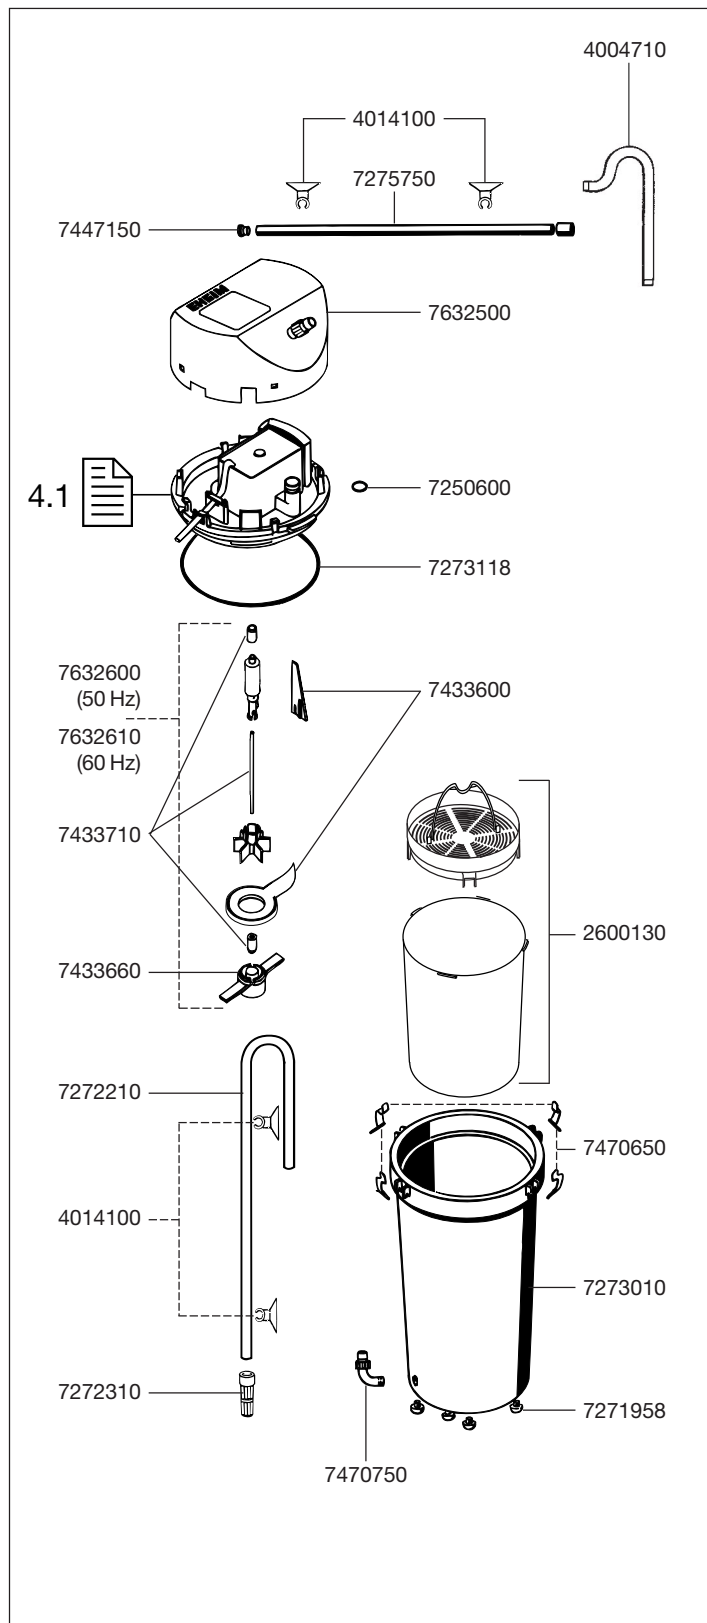

1213 Pump head

2213 External filter – classic 250

Spare parts. Subject to change without prior notice.

Order no.	Spare part
2600130	Filter media container (not for 2313)
4004710	Outlet pipe
4004940	Hose, pressure and suction side
4009560	Set of cleaning brushes (not shown)
4014100	Suction cup with clip ø 13 mm (2 pcs.)
7250600	O-ring (2 pieces)
7271958	Rubber feet set (5 pieces)
7272210	Intake pipe ø 13 mm
7272310	Inlet strainer
7273010	Canister
7273050	Lattice screen (for 2213 without filter media container)
7273118	O-ring
7275750	Outlet jet pipe
7400008	Filter bag (not shown)
7433600	Pump cover with insert
7433660	Securing piece with bushing (only for 1211, 1213 and 1713)
7433710	Set: Shaft with bushings (for 1211, 1213 and 1713)
7447150	Set of pipe plugs
7470650	Spring clip (4 pieces)
7470750	Threaded connector
7632500	Cover
7632600	Set: Impeller complete (50 Hz)
7632610	Set: Impeller complete (60 Hz)