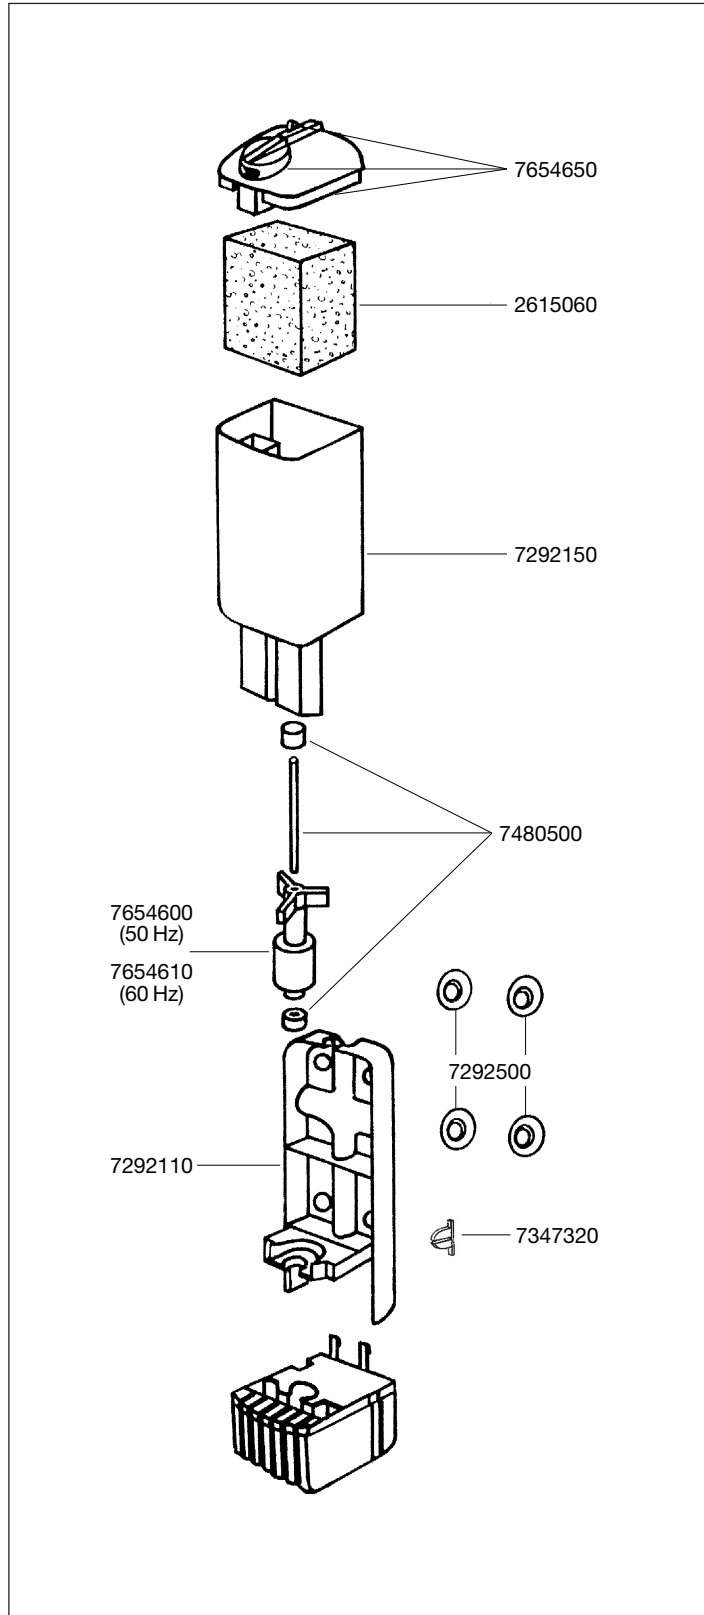

Spare parts. Subject to change without prior notice.

Order no.	Spare part
2615060	Filter cartridge (2 pieces)
7292500	Suction cup (4 pieces)
7292110	Back panel
7292150	Filter body
7347320	Locking piece (2 pieces)
7480500	Shaft with bushings
7654600	Impeller (50 Hz)
7654610	Impeller (60 Hz)
7654650	Filter body lid complete with jet and power regulator