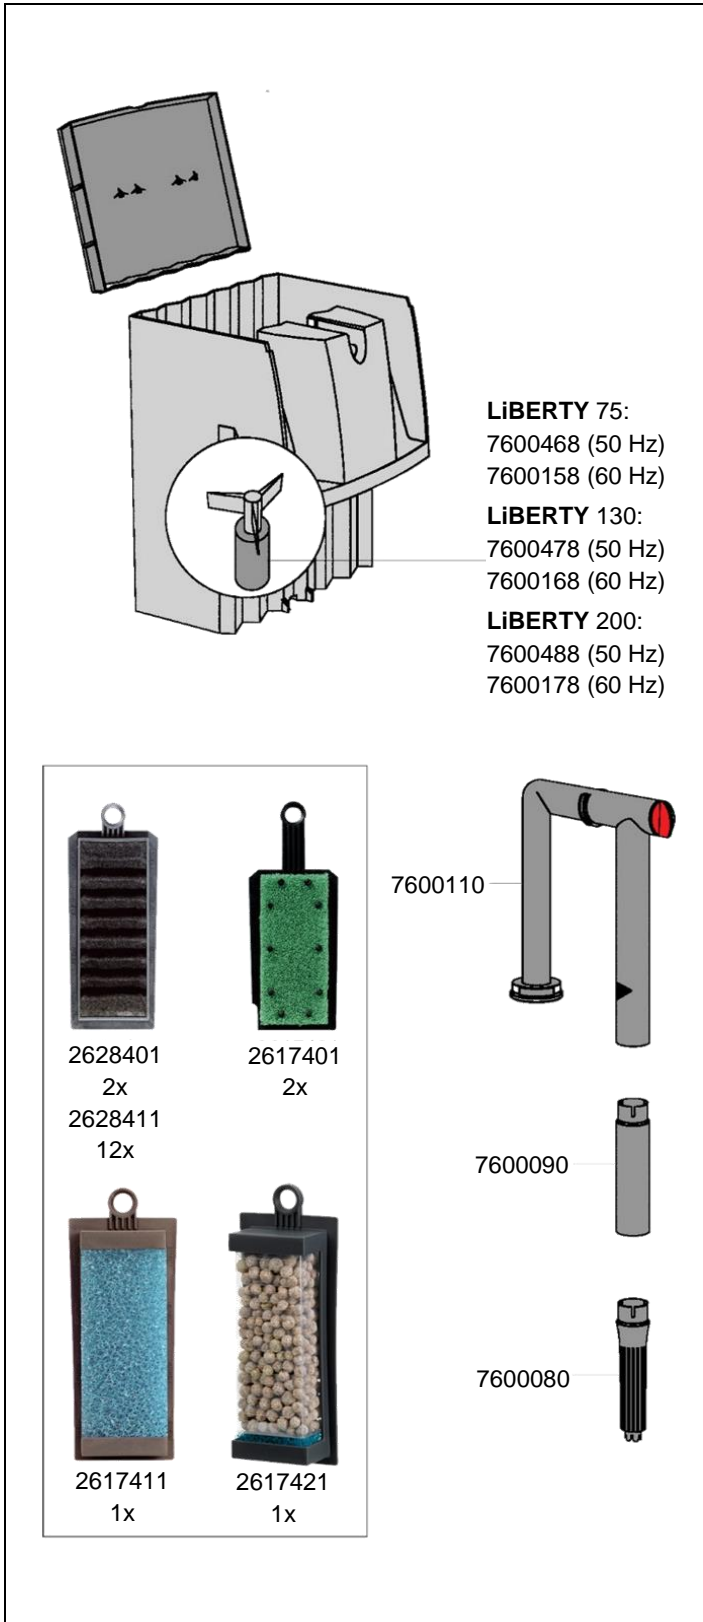

2040 External filter **LiBERTY** 75
 2041 External filter **LiBERTY** 130
 2042 External filter **LiBERTY** 200

Order no.	Spare part
2617401	Bio foam cartridge (2 pieces)
2617411	Bio foam cartridge large
2617421	SUBSTRAT pro cartridge with prefilter
2628401	3D active carbon insert (2 pieces)
2628411	3D active carbon insert (12 pieces)
7600080	Inlet strainer
7600090	Extension for suction tube (2 pieces)
7600110	Suction tube
7600158	Impeller (60 Hz) for LiBERTY 75 (type 2040)
7600168	Impeller (60 Hz) for LiBERTY 130 (type 2041)
7600178	Impeller (60 Hz) for LiBERTY 200 (type 2042)
7600468	Impeller (50 Hz) for LiBERTY 75 (type 2040)
7600478	Impeller (50 Hz) for LiBERTY 130 (type 2041)
7600488	Impeller (50 Hz) for LiBERTY 200 (type 2042)