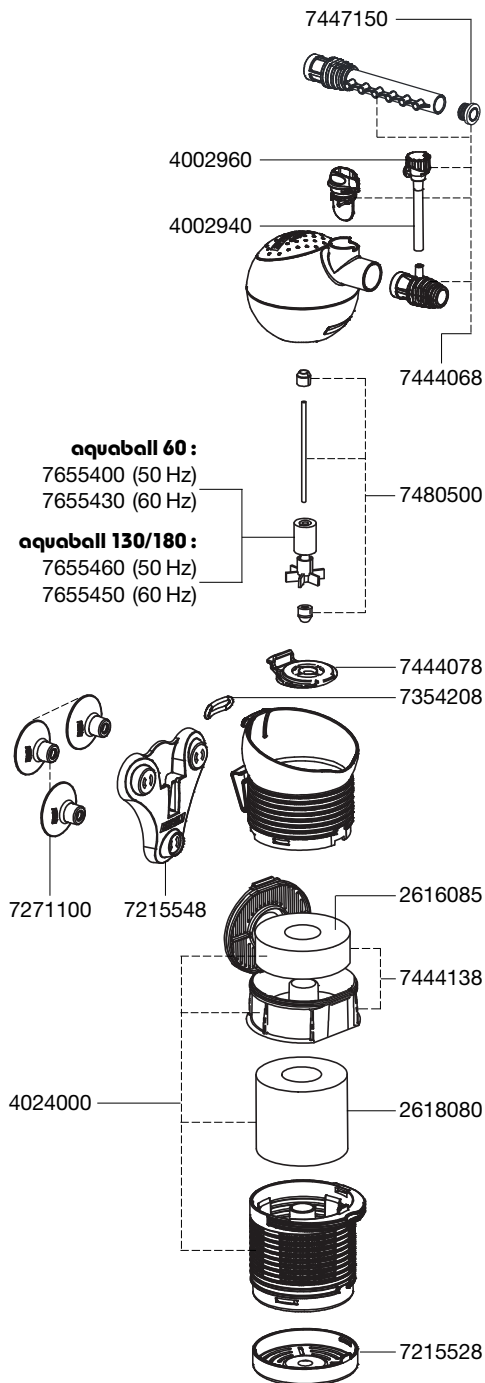

2401 Internal filter – aquaball 60
2402 Internal filter – aquaball 130
2403 Internal filter – aquaball 180

Spare parts. Subject to change without prior notice.

aquaball 60, 130, 180

Order no.	Spare part
2616085	Filter pad for media box (2 pieces)
2618080	Filter cartridge (2 pieces)
4002940	Hose ø 4/6 mm
4002960	Air regulator
4024000	Up-grade-kit 2401 to 2402: Filter basket with filter cartridge and media box with filter pad
7215528	Filter bottom
7215548	Holder
7271100	Suction cups (4 pieces)
7354208	Tensioning ring (3 pieces)
7444068	Power regulator with diffuser and jet pipe
7444078	Pump cover with bushing
7444138	Media box with filter pad
7447150	Pipe plug
7480500	Shaft with bushings
7655400	Impeller (50 Hz) for 2401
7655430	Impeller (60 Hz) for 2401
7655460	Impeller (50 Hz) for 2402 and 2403
7655450	Impeller (60 Hz) for 2402 and 2403