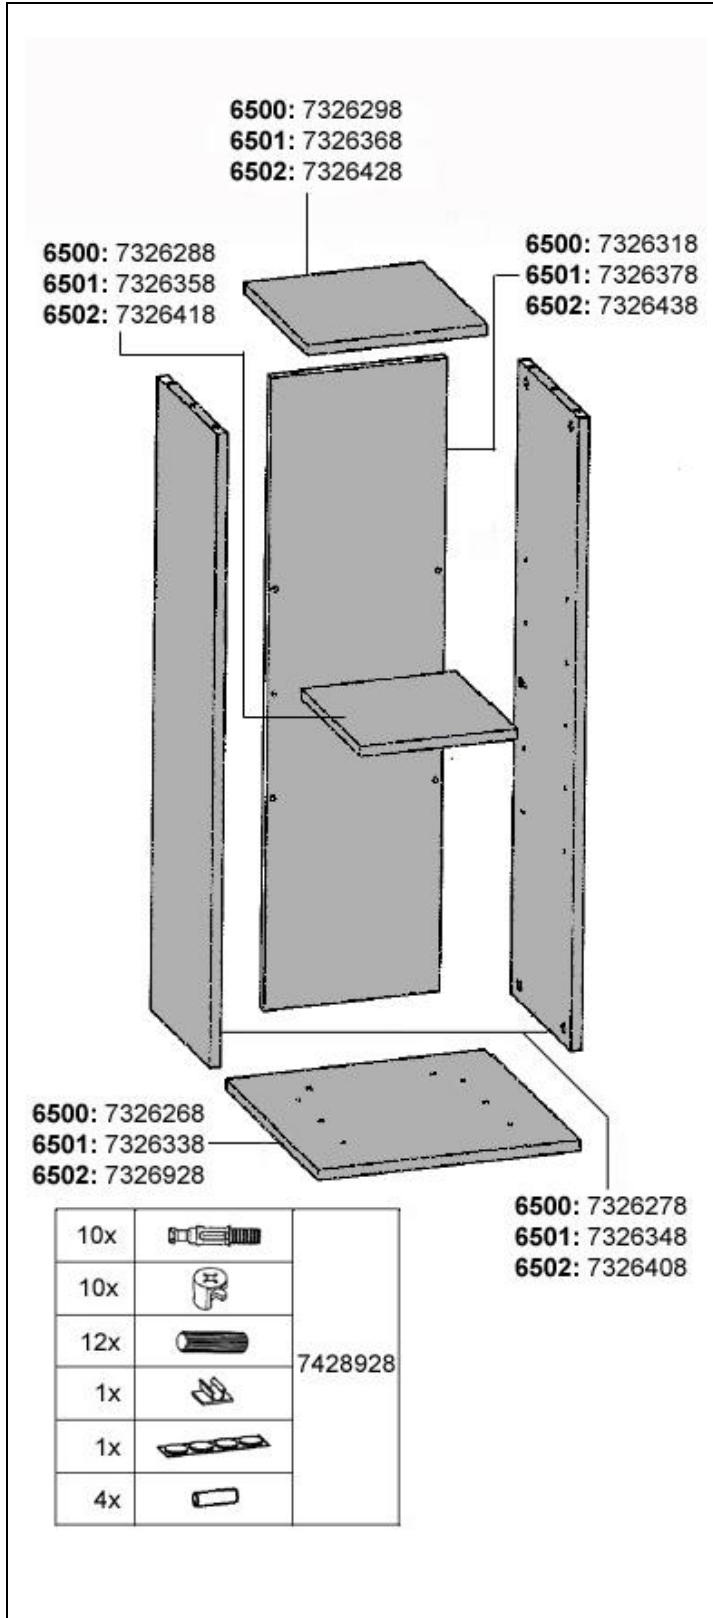

6500 Cabinet for **aqua style 16** (white)
 6501 Cabinet for **aqua style 24** (white)
 6502 Cabinet for **aqua style 35** (white)

Spare parts. Subject to change without prior notice.

Order no.	Spare part	Decor
7326298	Top panel for 6500	white
7326368	Top panel for 6501	white
7326428	Top panel for 6502	white
7326318	Front panel for 6500	white
7326378	Front panel for 6501	white
7326438	Front panel for 6502	white
7326278	Side panel for 6500	white
7326348	Side panel for 6501	white
7326408	Side panel for 6502	white
7326288	Shelf for 6500	white
7326358	Shelf for 6501	white
7326418	Shelf for 6502	white
7326268	Floor panel for 6500	white
7326338	Floor panel for 6501	white
7326928	Floor panel for 6502	white
7428928	Mounting accessories	