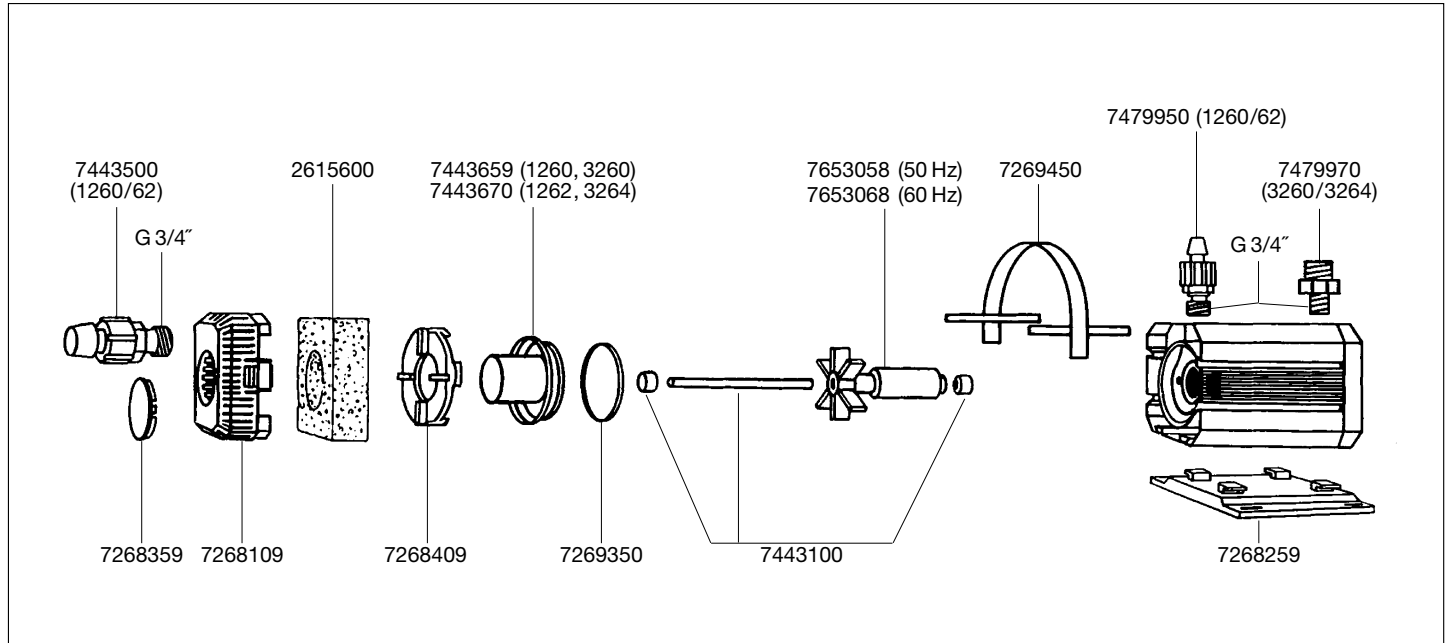

**1260 Universal pump**  
**1262 Universal pump**  
**3260 Fountain set**  
**3264 Fountain set**

**EHEIM**

Spare parts. Subject to change without prior notice.

Order no.	Spare part
2615600	Coarse foam (2 pieces)
3052200	„Volcano“ triple jet (not shown)
4009560	Set of cleaning brushes (not shown)
7268109	Intake screen
7268259	Mounting plate
7268359	Sealing cover
7268409	Holding ring
7269350	Sealing ring (2 pieces)
7269450	Holding clip

Order no.	Spare part
7443100	Shaft with bushings
7443500	Threaded connector suction side for 1260 and 1262
7443659	Pump cover with bushing for 1260 and 3260
7443670	Pump cover with bushing for 1262 and 3264
7479950	Threaded connector pressure side for 1260 and 1262
7479970	Adapter and sealing ring for 3260 and 3264
7653058	Impeller 50 Hz
7653068	Impeller 60 Hz