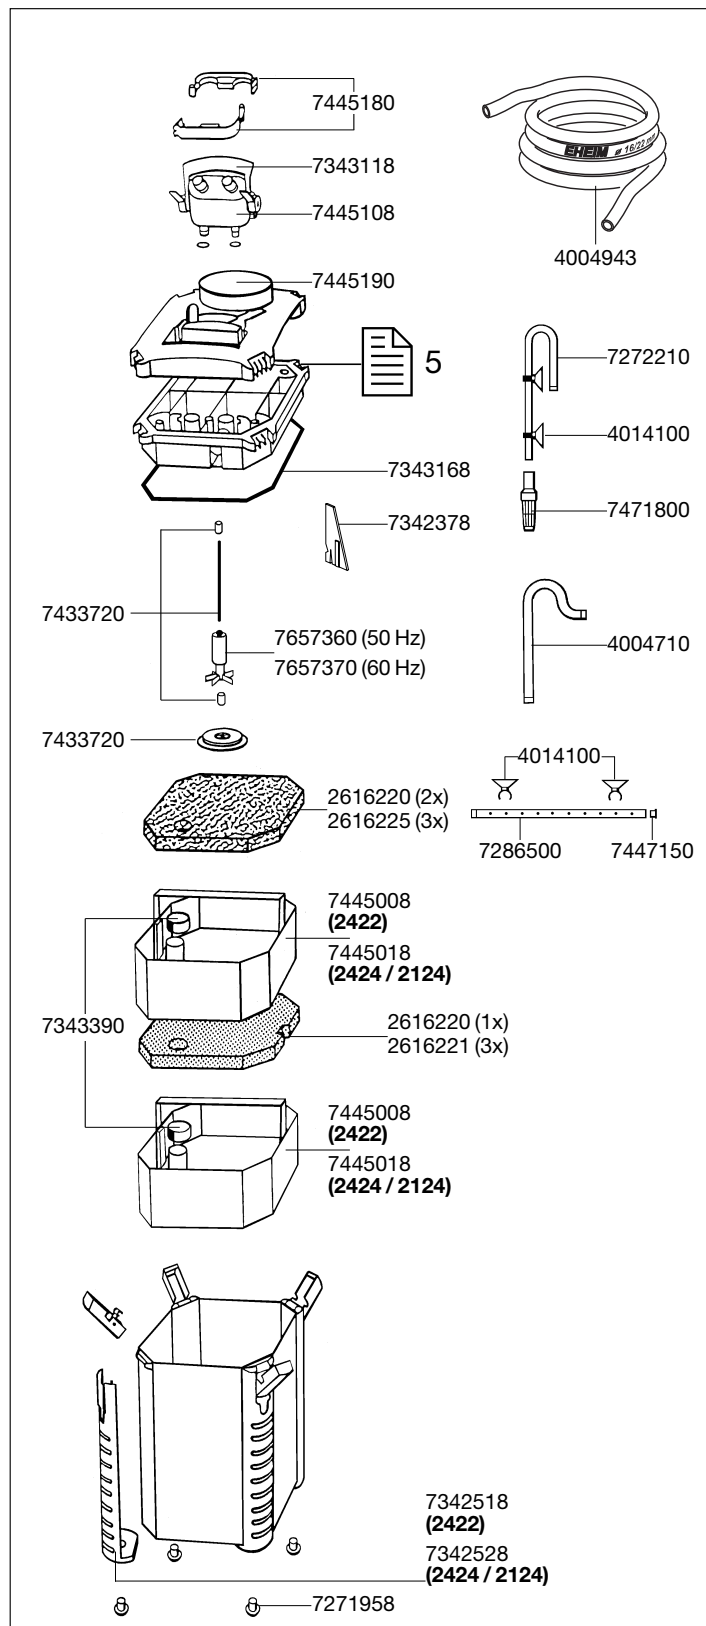

1224 Pump head

2422 External filter eXperience 150

2424 External filter eXperience 250

2124 Thermofilter eXperience 250 T

Spare parts. Subject to change without prior notice.

| Order no. | Spare part | 2422 / 2424 / 2124 |
|-----------|---|--------------------|
| 2616220 | Set of filter pads (1 x filter pad, 2 x fine filter pads) | |
| 2616225 | Set of filter pads (3 x fine filter pads) | |
| 4004710 | Outlet pipe | |
| 4004943 | Hose, pressure and suction side Ø 12/16 mm (3 m) | |
| 4014100 | Suction cup with clips (2 pieces) | |
| 7271958 | Rubber feet set (5 pieces) | |
| 7272210 | Intake pipe | |
| 7286500 | Outlet jet pipe | |
| 7342378 | Insert | |
| 7342518 | Side protection 2422 | |
| 7342528 | Side protection 2424 / 2124 | |
| 7343118 | Locking clamp for adapter | |
| 7343168 | Sealing gasket | |
| 7343390 | Rubber seals (3 pieces) | |
| 7343418 | Cleaning plug for pump head | |
| 7433720 | Set shaft with bushings | |
| 7445008 | Filter media container for 2422 | |
| 7445018 | Filter media container for 2424 / 2124 | |
| 7445058 | EZ clip | |
| 7445108 | Adapter complete | |
| 7445180 | Hose clamp | |
| 7445190 | Pump cover | |
| 7445200 | Set of sealing rings for adapter | |
| 7447150 | Set of pipe plugs | |
| 7471800 | Inlet strainer | |
| 7472950 | Inlet strainer | |
| 7657308 | Filter canister complete with side protection and rubber feet for 2422 | |
| 7657318 | Filter canister complete with side protection and rubber feet for 2424 | |
| 7657360 | Impeller 50 Hz | |
| 7657370 | Impeller 60 Hz | |
| 7657390 | Pumpe cover complete with bushings | |
| 7657508 | Filter canister complete with side protection, rubber feet and heater 230 V/50 Hz Schuko for 2124 only for freshwater | |