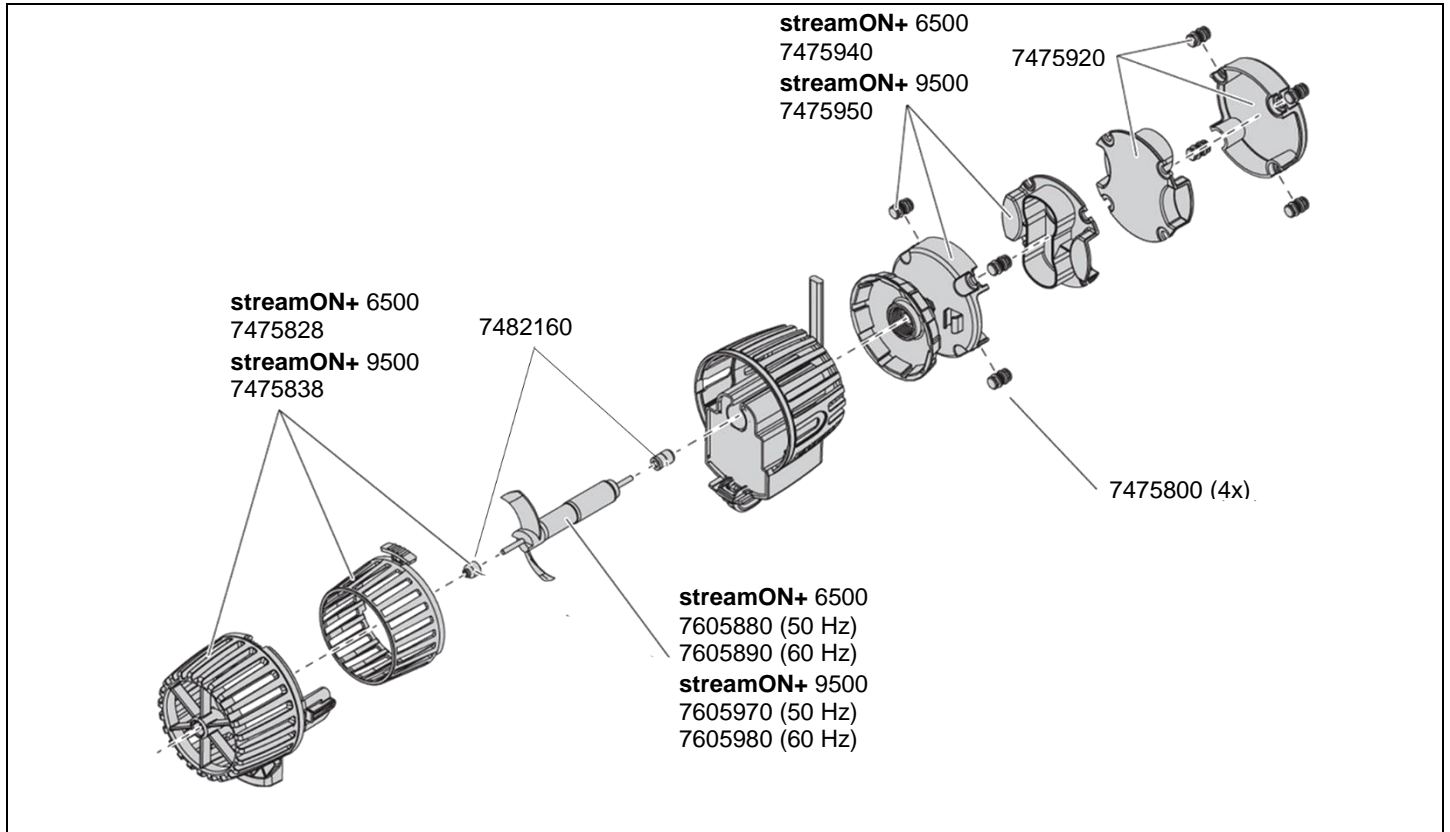

1181 Flow pump streamON+ 6500
1182 Flow pump streamON+ 9500

Order no.	Spare part
7475800	Cashions (4 pieces)
7475828	Pump housing complete with shaft bushing and output regulator streamON+ 6500
7475838	Pump housing complete with shaft bushing and output regulator streamON+ 9500
7475920	Magnet holder outside complete with 4x cashions streamON+ 6500 and 9500
7475940	Magnet holder inside complete with 4x cashions streamON+ 6500
7475950	Magnet holder inside complete with 4x cashions streamON+ 9500
7482160	Set shaft bushings (1x front, 1x rear)

Order no.	Spare part
7605880	Impeller (50 Hz) complete streamON+ 6500
7605890	Impeller (60 Hz) complete streamON+ 6500
7605970	Impeller (50 Hz) complete streamON+ 9500
7605980	Impeller (60 Hz) complete streamON+ 9500