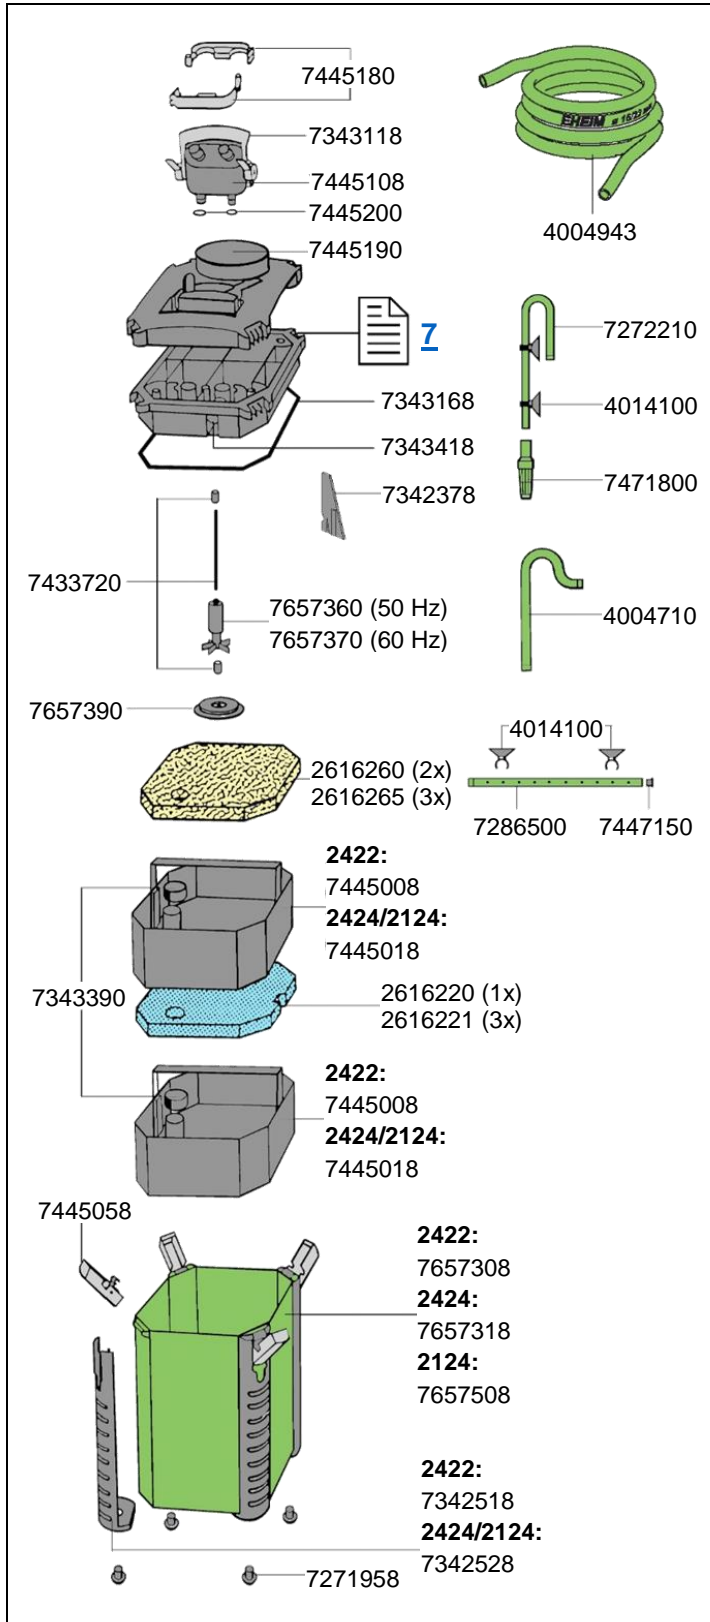

2422 External filter eXperience 150  
 2424 External filter eXperience 250  
 2124 Thermofilter eXperience 250T

Order no.	Spare part
2616220	Set of filter pads (1x blue, 2x white)
2616221	Coarse filter pads (3 pieces)
2616225	Set fine filter pads (3 pieces)
4004710	Outlet pipe
4004943	Hose pressure side and suction side Ø 12/16 mm (3 m)
4014100	Suction cup with clip Ø 12/16 mm (2 pieces)
7271958	Rubber feet (5 pieces)
7272210	Intake pipe
7286500	Spray bar
7342378	Insert
7342518	Side protection for type 2422
7342528	Side protection for type 2422/2124
7343118	Locking clamp for adapter
7343168	Sealing gasket
7343390	Rubber seals (3 pieces)
7343418	Cleaning plug for pump head
7433720	Shaft with bushings
7445008	Filter media container for type 2422
7445018	Filter media container for type 2424/2124
7445058	Verschlussklipp komplett
7445108	Adapter complete
7445180	Hose clamp
7445190	Pump cover
7445200	Set of sealing rings for adapter
7447150	Set of pipe plugs
7471800	Inlet strainer
7657308	Filter canister with side protection and rubber feet for type 2422
7657318	Filter canister with side protection and rubber feet for type 2424
7657360	Impeller (50 Hz)
7657370	Impeller (60 Hz)
7657390	Pump cover with bushing
7657508	Filter canister with side protection rubber feet and heater 230 V/50 Hz Schuko for type 2124 <b>only for freshwater</b>