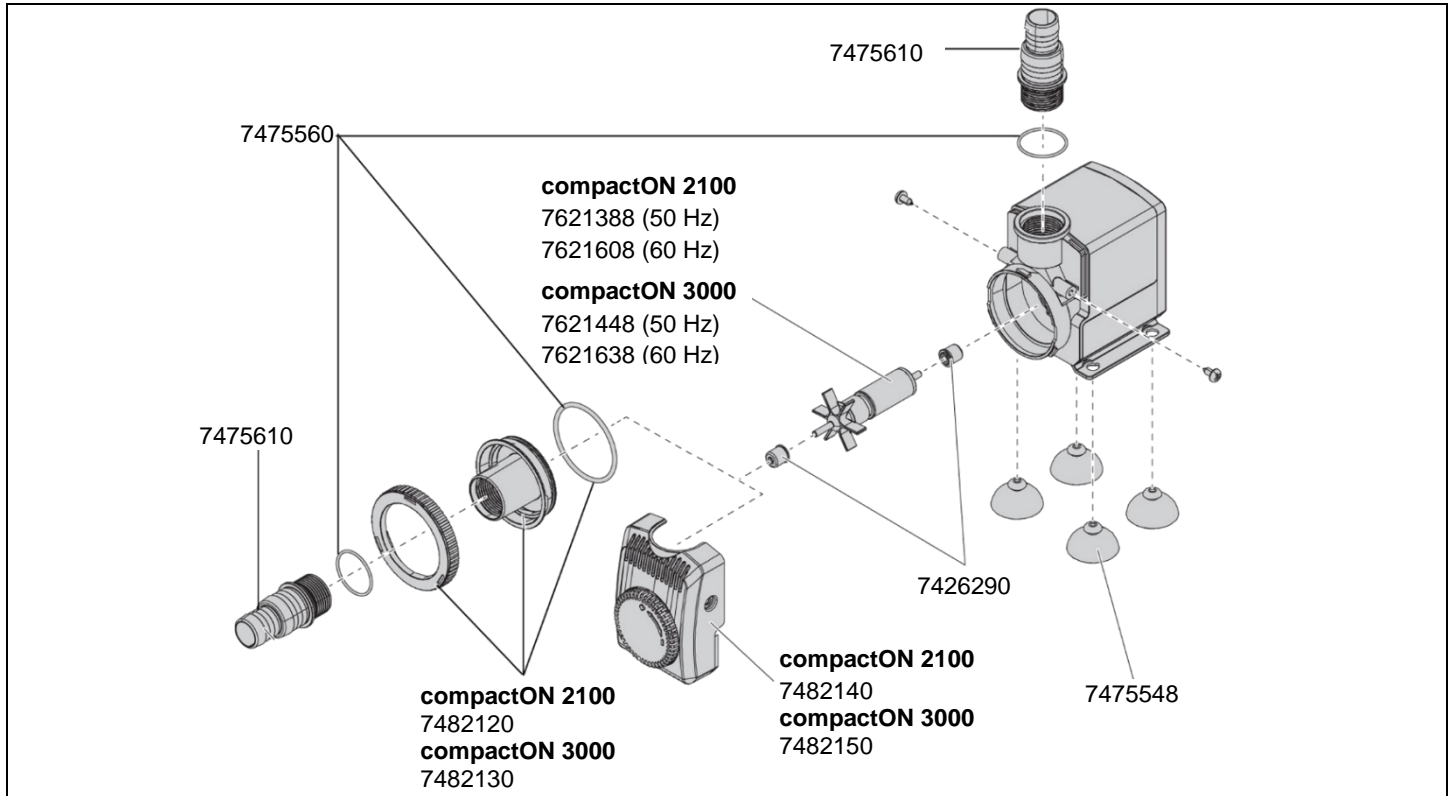

**1030 Pump compactON2100**  
**1031 Pump compactON3000**  
 from serial no. xxxx02

Order no.	Spare part
7426290	Ceramic bearing bushes with rubber dampers (2 pieces)
7475548	Suction cups (4 pieces)
7475560	Set sealing rings, 1x for pump cover 2x for threaded connector
7475610	Threaded connector G 3/4" pressure- or suction side for hose-Ø 19/27 mm (3/4") or Ø 25/34 mm (1")
7482120	Pump cover complete with holding ring and sealing ring for <b>compactON2100</b> , type 1030 (Operating outside water)
7482130	Pump cover complete with holding ring, and sealing ring for <b>compactON3000</b> , type 1031 (Operating outside water)

Order no.	Spare part
7482140	Pump cover complete with output regulator and 2 screws <b>compactON2100</b> , type 1030 (underwater operation)
7482150	Pump cover complete with output regulator and 2 screws <b>compactON3000</b> type 1031 (underwater operation)
7621388	Impeller (50 Hz) <b>compactON2100</b> , type 1030
7621608	Impeller (60 Hz) <b>compactON2100</b> , type 1030
7621448	Impeller (50 Hz) <b>compactON3000</b> , type 1031
7621638	Impeller (60 Hz) <b>compactON3000</b> , type 1031