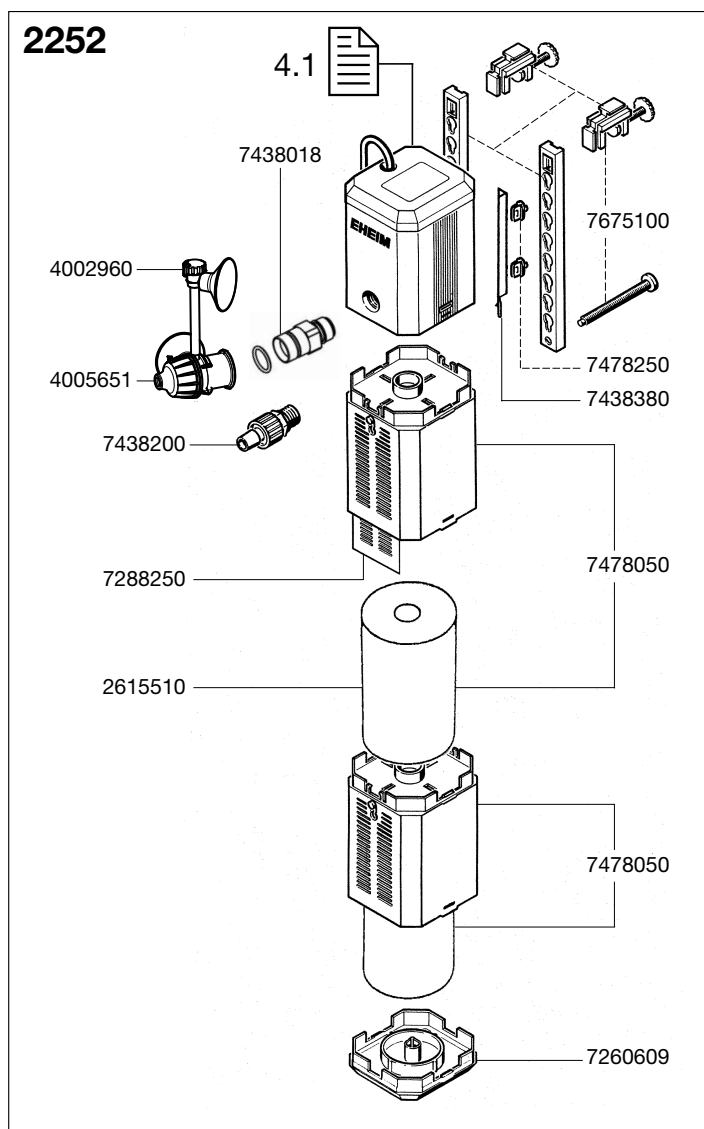

1252 Pump for internal filter 2252

2252 Internal filter

EHEIM
PowerLine

Spare parts. Subject to change without prior notice.

Order no.	Spare part	1252 / 2252
2615510	Filter cartridge (2 pieces)	
4002960	Air regulating clamp for hose	
4005651	Diffusor	
4009560	Set of cleaning brushes (not shown)	
7221058	O-ring (2 pieces)	
7259209	Holding ring	
7260609	Filter bottom	
7288250	Sliding valve	
7438018	Adapter for Installation Kit	
7438200	Threaded connector pressure side	
7438390	Set of o-rings (one each) 17 x 2,5 und 14 x 2 (not shown)	
7438380	Attachment sleeves left and right and 2 panels	
7438559	Pump cover	
7444400	Shaft with bushings	
7478050	Filter body with cartridge	
7478250	Attachment lug (4 pieces)	
7640950	Impeller (50 Hz) complete with shaft and bushings	
7640960	Impeller (60 Hz) complete with shaft and bushings	
7675100	Holding brackets	