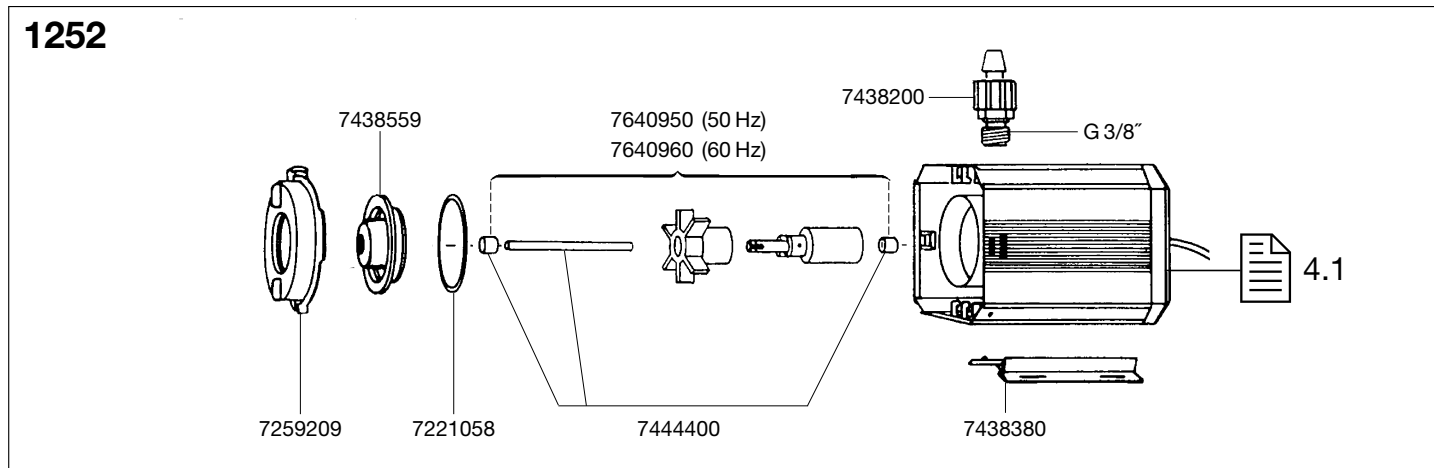

1252 Pump for internal filter 2252

2252 Internal filter

EHEIM
PowerLine

Spare parts. Subject to change without prior notice.

Order no.	Spare part	1252 / 2252
2615510	Filter cartridge (2 pieces)	
4002960	Air regulating clamp for hose	
4005651	Diffusor	
4009560	Set of cleaning brushes (not shown)	
7221058	O-ring (2 pieces)	
7259209	Holding ring	
7260609	Filter bottom	
7288250	Sliding valve	
7438018	Adapter for Installation Kit	
7438200	Threaded connector pressure side	
7438390	Set of o-rings (one each) 17 x 2,5 und 14 x 2 (not shown)	
7438380	Attachment sleeves left and right and 2 panels	
7438559	Pump cover	
7444400	Shaft with bushings	
7478050	Filter body with cartridge	
7478250	Attachment lug (4 pieces)	
7640950	Impeller (50 Hz) complete with shaft and bushings	
7640960	Impeller (60 Hz) complete with shaft and bushings	
7675100	Holding brackets	