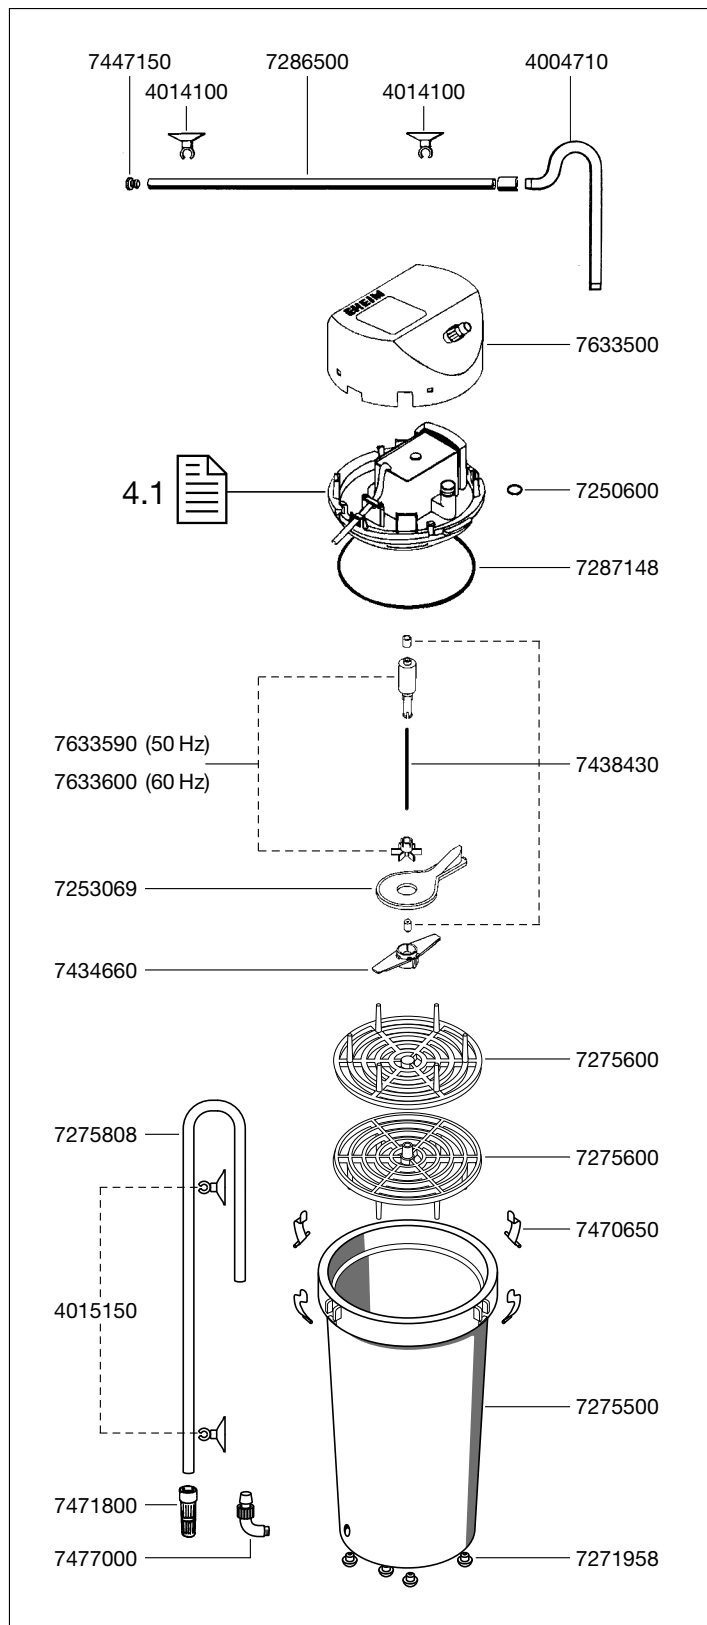

1217 Pump head

2217 External filter – classic 600

EHEIM
classic

Spare parts. Subject to change without prior notice.

Order no.	Spare part
4004710	Outlet pipe
4004940	Hose, pressure side
4005940	Hose, suction side
4009560	Set of cleaning brushes (not shown)
4014100	Suction cup with clip ø 13 mm (2 pcs.)
4015150	Suction cup with clip ø 17 mm (2 pcs.)
7250600	Sealing ring (2 pieces)
7253069	Pump cover
7271958	Rubber feet set (5 pieces)
7275500	Canister
7275600	Lattice screen
7275808	Intake pipe
7286500	Outlet jet pipe
7287148	Sealing ring
7400008	Filter bag (not shown)
7434660	Securing piece with bushing
7438430	Shaft with bushings
7447150	Set of pipe plugs
7470650	Spring clip (4 pieces)
7471800	Inlet strainer
7477000	Threaded connector
7633500	Cover
7633590	Impeller 50 Hz – from series 88011
7633600	Impeller 60 Hz – from series 88011