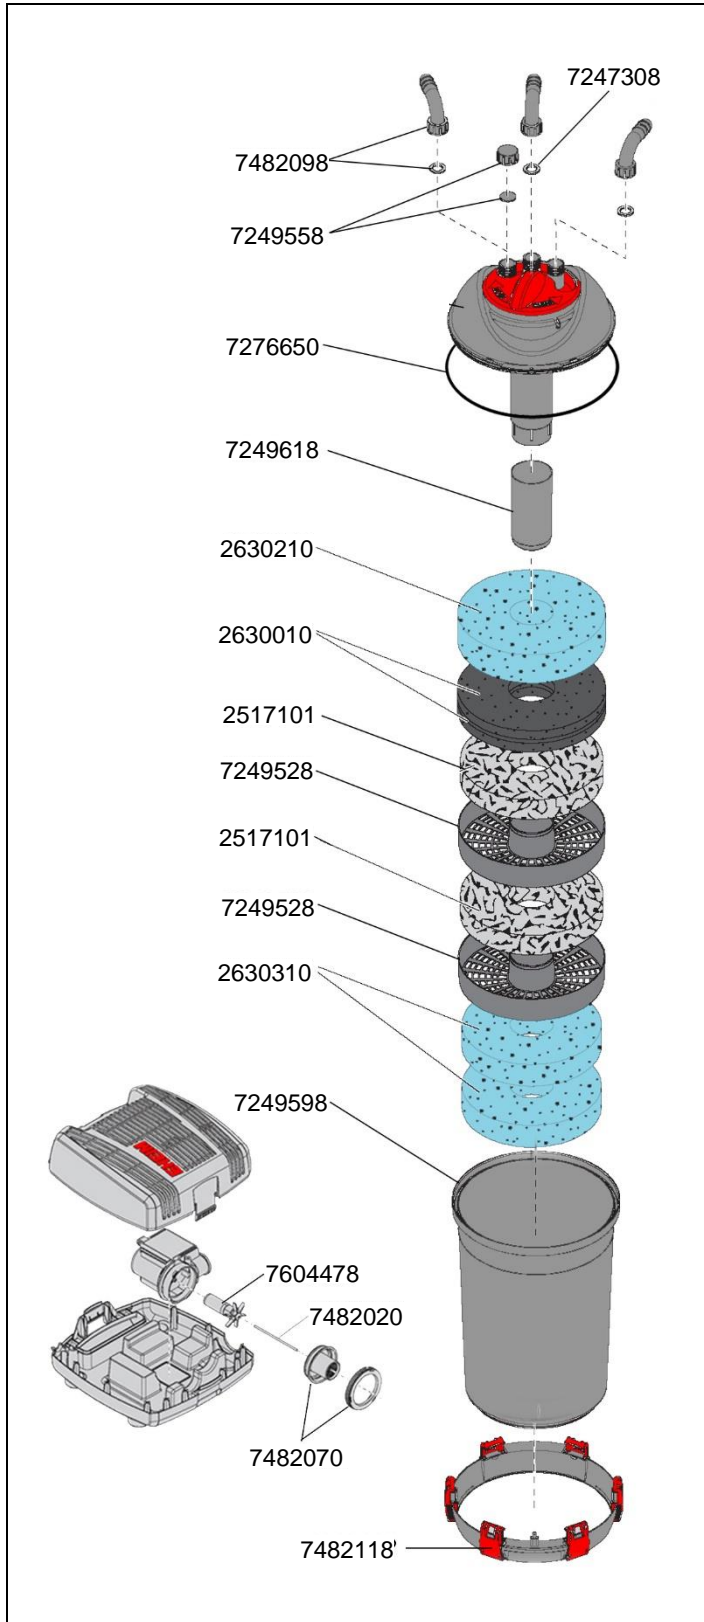

5211 Pressure filter PRESS10000
 5213 Pressure filter PRESS10000 with CLEARUVC11

Order no.	Spare part
2517101	Filter material FILTERMEC (2,0 l)
2630010	Adsorptive filter pad REFINECOAL
2630210	Fine filter pad REPLAYFINE (2 pieces)
2630310	Filter pad REPLAYRAW (2 pieces)
7247308	Set gasket 3x for Hose connector
7249528	Filter media container
7249558	Closing cap with gasket
7249598	Filter canister
7249618	Extension tube
7276650	Sealing ring
7482098	Hose connector 90° complete for hose-Ø 1"
7482118	Clip
7482020	Ceramic-shaft with bushings
7482070	Pump cover with bushing, sealing ring and locking ring
7604478	Impeller (50Hz)