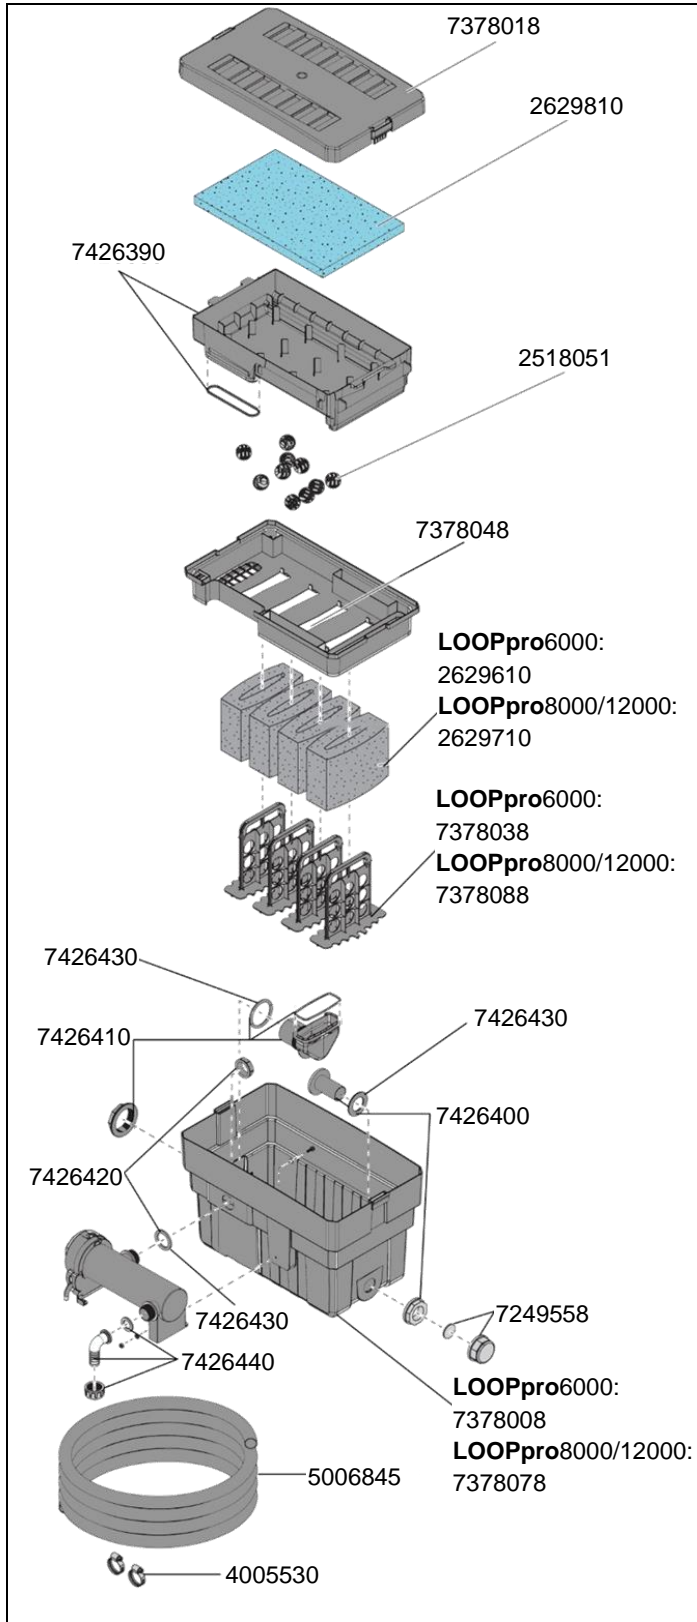

5215 Flow-through filter LOOPpro6000
 5216 Flow-through filter LOOPpro8000
 5214 Flow-through filter LOOPpro12000

Order no.	Spare part
2518051	EHEIM bioBalls (55 pieces)
2629610	Filter sponge for LOOPpro6000 , type 5215 (2 pieces)
2629710	Filter sponge for LOOPpro8000/12000 , type 5216 and 5214 (2 pieces)
2629810	Prefilter pad (2 pieces)
4005530	Hose clamp for spiral hose \varnothing $\frac{3}{4}$ " (2 pieces)
5006845	Spiral hose \varnothing $\frac{3}{4}$ " x 5 m
7249558	Closing cap 1" with gasket
7378008	Filter canister for LOOPpro6000 , type 5215
7378018	Canister lid
7378038	Holder for filter sponge LOOPpro6000 , type 5215
7378048	Filter media container
7378078	Filter canister for LOOPpro8000/12000 , type 5216 and 5214
7378088	Holder for filter sponge LOOPpro8000/12000 , type 5216 and 5214
7426390	Prefilter container with sealing ring
7426400	Backwash nozzle with union nut and flat gasket
7426410	Outlet funnel with union nut and sealing ring
7426420	Union nut with sealing ring
7426430	Set of flat gasket and sealing ring
7426440	Hose connector 90° transparent for Hose- \varnothing $\frac{3}{4}$ " with union nut and flat gasket