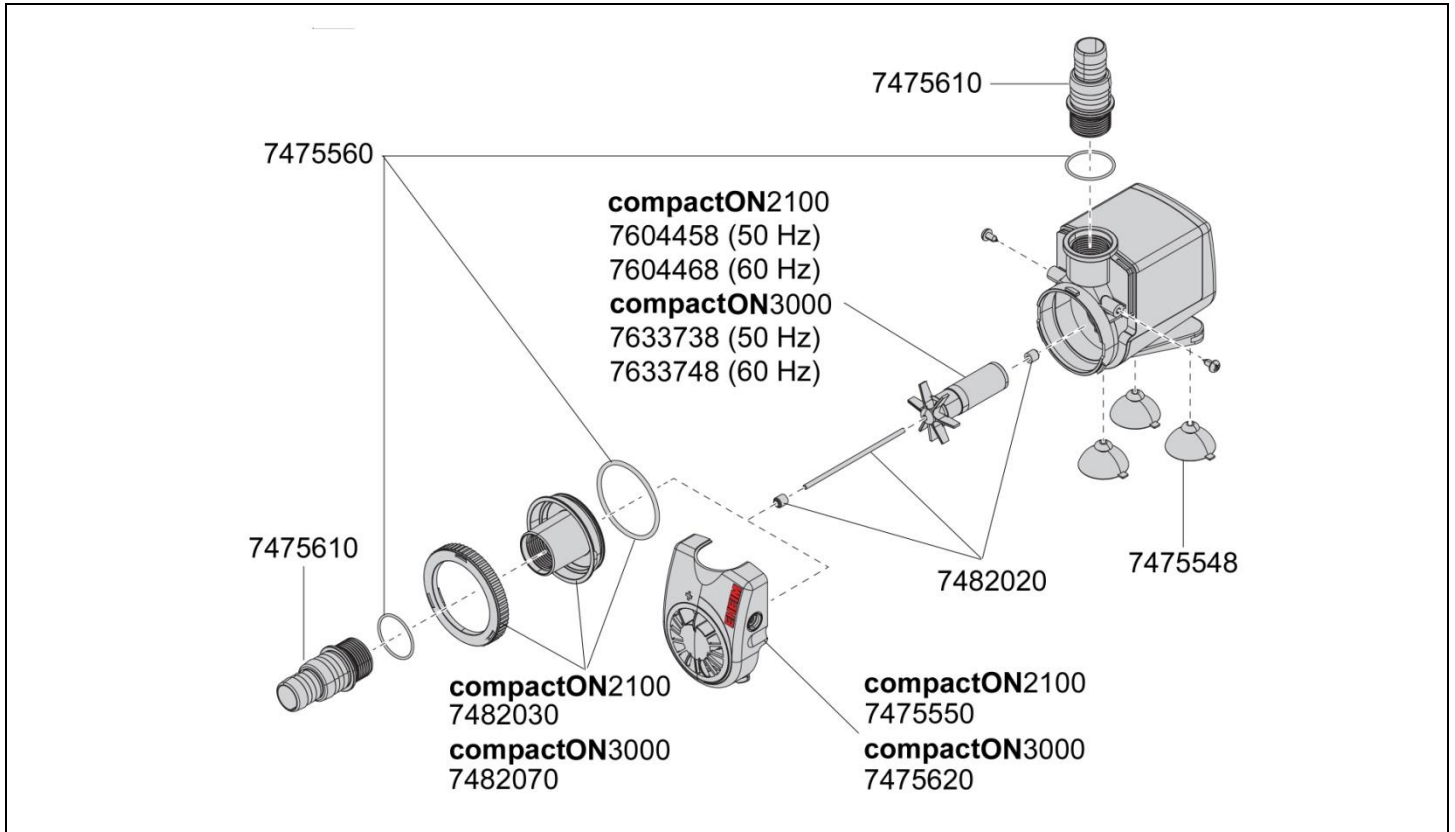

1030 Pompe **compactON2100**
 1031 Pompe **compactON3000**

Order no.	Spare part	1030 / 1031
7475548	Suction cups (4 pieces)	
7475550	Pump cover complete with output regulator and 2 screws compactON2100 , type 1030 (underwater operation)	
7475560	Set sealing rings, 1x for pump cover 2x for threaded connector	
7475610	Threaded connector G 1" pressure-or suction side for hose-Ø 19/27 mm (3/4") or Ø 25/34 mm (1")	
7475620	Pump cover complete with output regulator and 2 screws compactON3000 type 1031 (underwater operation)	
7482020	Ceramic-Shaft with bushings	

Order no.	Spare part	1030 / 1031
7482030	Pump cover complete with holding ring, sealing ring and 2 screws for compactON2100 , type 1030 (Operating outside water)	
7482070	Pump cover complete with holding ring, sealing ring and 2 screws for compactON3000 , type 1031 (Operating outside water)	
7604458	Impeller (50 Hz) compactON2100 , type 1030	
7604468	Impeller (60 Hz) compactON2100 , type 1030	
7633738	Impeller (50 Hz) compactON3000 , type 1031	
7633748	Impeller (60 Hz) compactON3000 , type 1031	