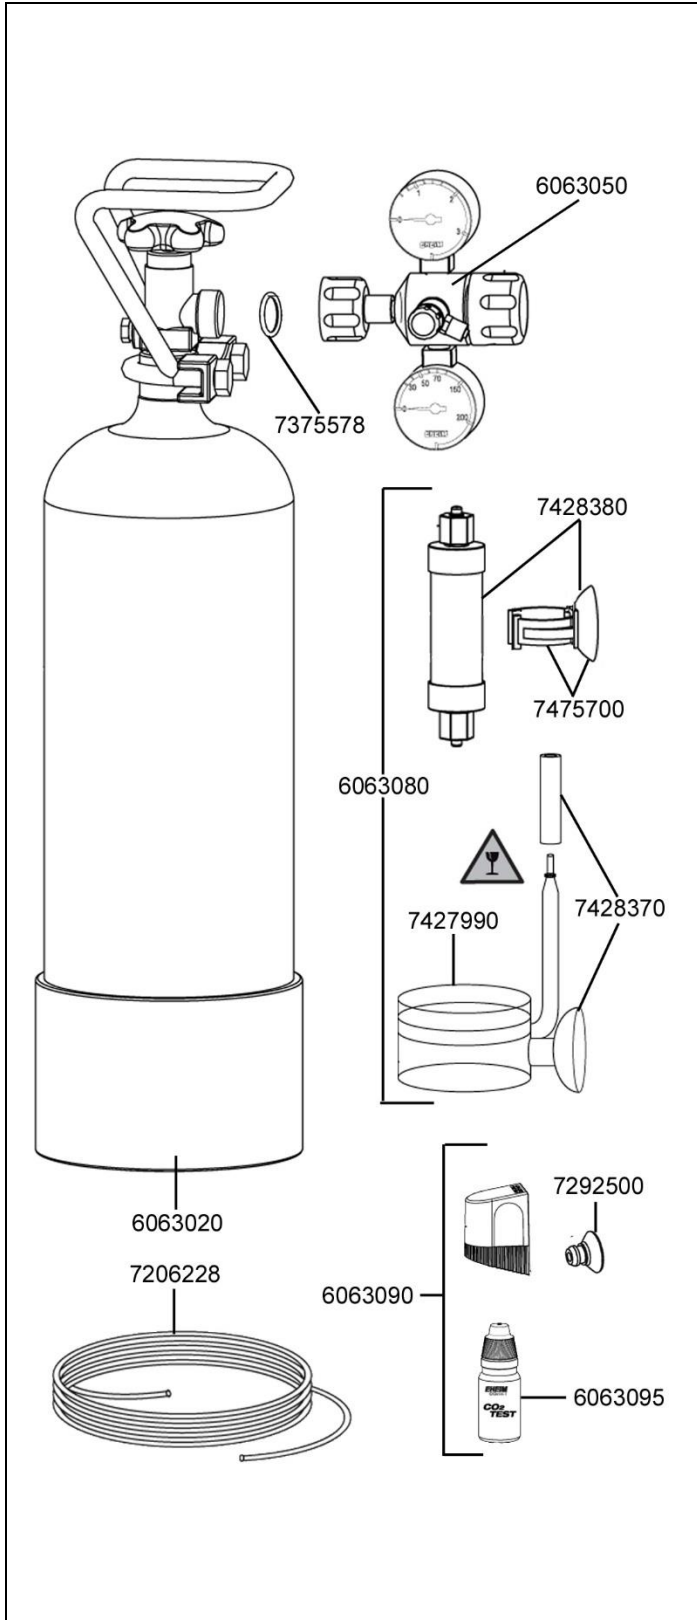

Spare parts. Subject to change without prior notice.

Order no.	Spare part	6063600
6063020	CO ₂ -reusable bottle 2000 g with Cage.	
6063050	Pressure reducer with two manometers for CO ₂ -reusable bottle	
6063080	CO ₂ -glas diffuser up to 600 l with bubble counter and integrated non-valve, 3x suction cups, holder and Silicon-safety hose connector	
6063090	Set Long-term test with indicator reagent (10 ml) and 3x water test stripes	
6063095	Indicator reagent (10 ml) for EHEIM long-term test	
7206228	CO ₂ -SAFE safety hose Ø 4/6 mm (3 m)	
7292500	Suction cup black (4 pieces)	
7375578	Sealing ring (2 pieces) for pressure reducer 6063050	
7427990	CO ₂ -glas diffuser up to 600 l 2x suction cups and Silicon-safety hose connector	
7428370	Suction cup transparent (2 pieces) with Silicon-safety hose connector for CO ₂ -glas diffuser	
7428380	Bubble counter with integrated non-valve, suction cup and holder	
7475700	Suction cup black (4 pieces)	