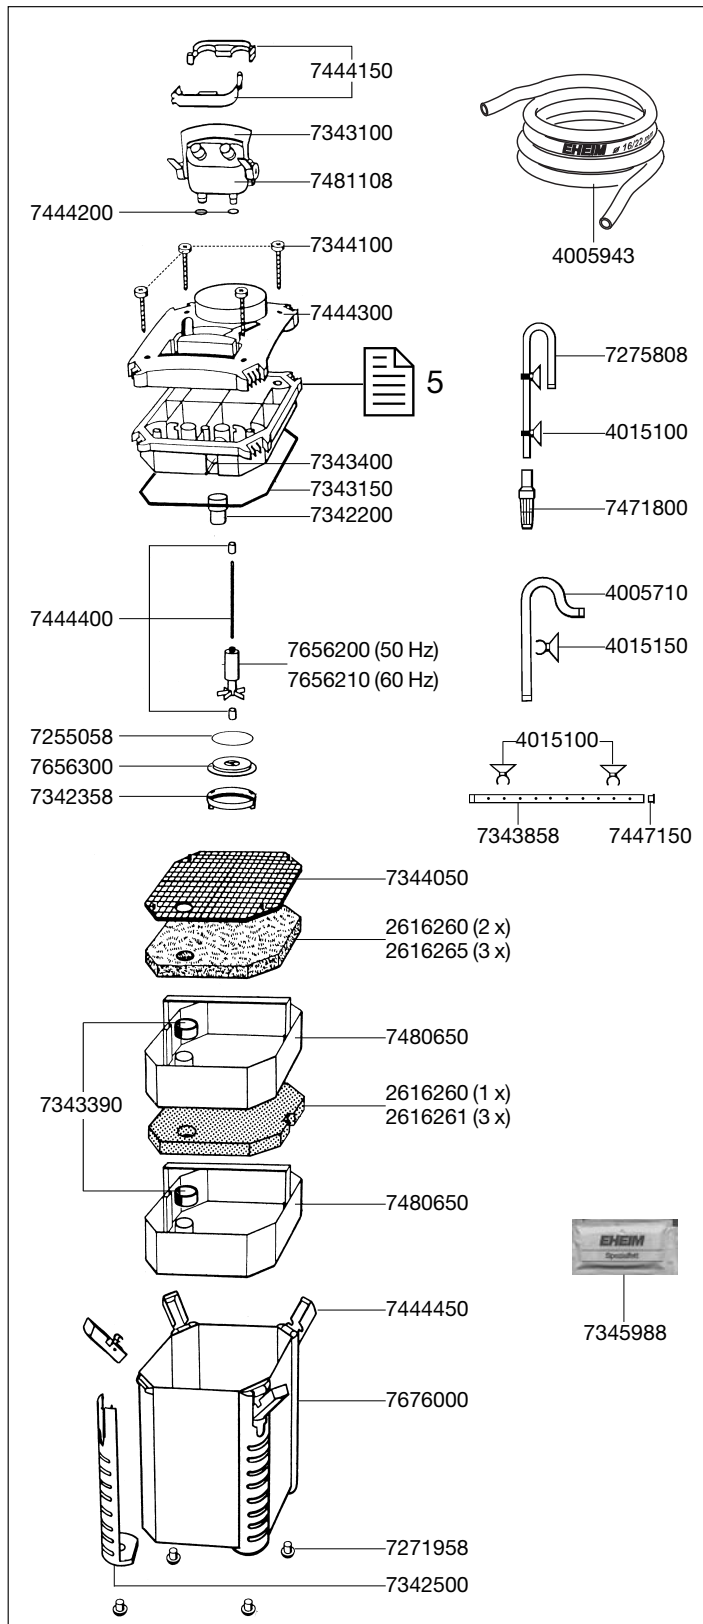

1228 Pump head

2426 External filter eXperience 350

Spare parts. Subject to change without prior notice.

Order no.	Spare part	2426
2616260	Set of filter pads (1 x blue, 2 x white)	
2616261	Coarse filter pads (3 pieces)	
2616265	Set of fine filter pads (3 pieces)	
4005710	Outlet pipe	
4005943	Hose, pressure side and suction side ø 16/22 mm (3 m)	
4015150	Suction cup with clip (2 pieces)	
7255058	Sealing ring	
7271958	Rubber feet set (5 pieces)	
7275808	Intake pipe	
7342200	Input connector	
7342358	Locking device for pump cover	
7342500	Side protection	
7343100	Locking clamp for adapter	
7343150	Sealing gasket	
7343390	Rubber seals (3 pieces)	
7343400	Cleaning plug for pump head	
7343858	Outlet jet pipe	
7344050	Lattice screen	
7344100	Screws (4 pieces)	
7345988	Vaseline	
7444150	Hose clamp	
7444200	Set of sealing rings for adapter	
7444300	Pump cover	
7444400	Set shaft with bushings	
7444450	EZ clips	
7447150	Set of pipe plugs	
7471800	Inlet strainer	
7480650	Filter media container	
7481108	Adapter complete	
7656200	Impeller 50 Hz	
7656210	Impeller 60 Hz	
7656300	Pump cover complete with O-ring and bushings	
7676000	Filter canister complete with side protection and rubber feet	