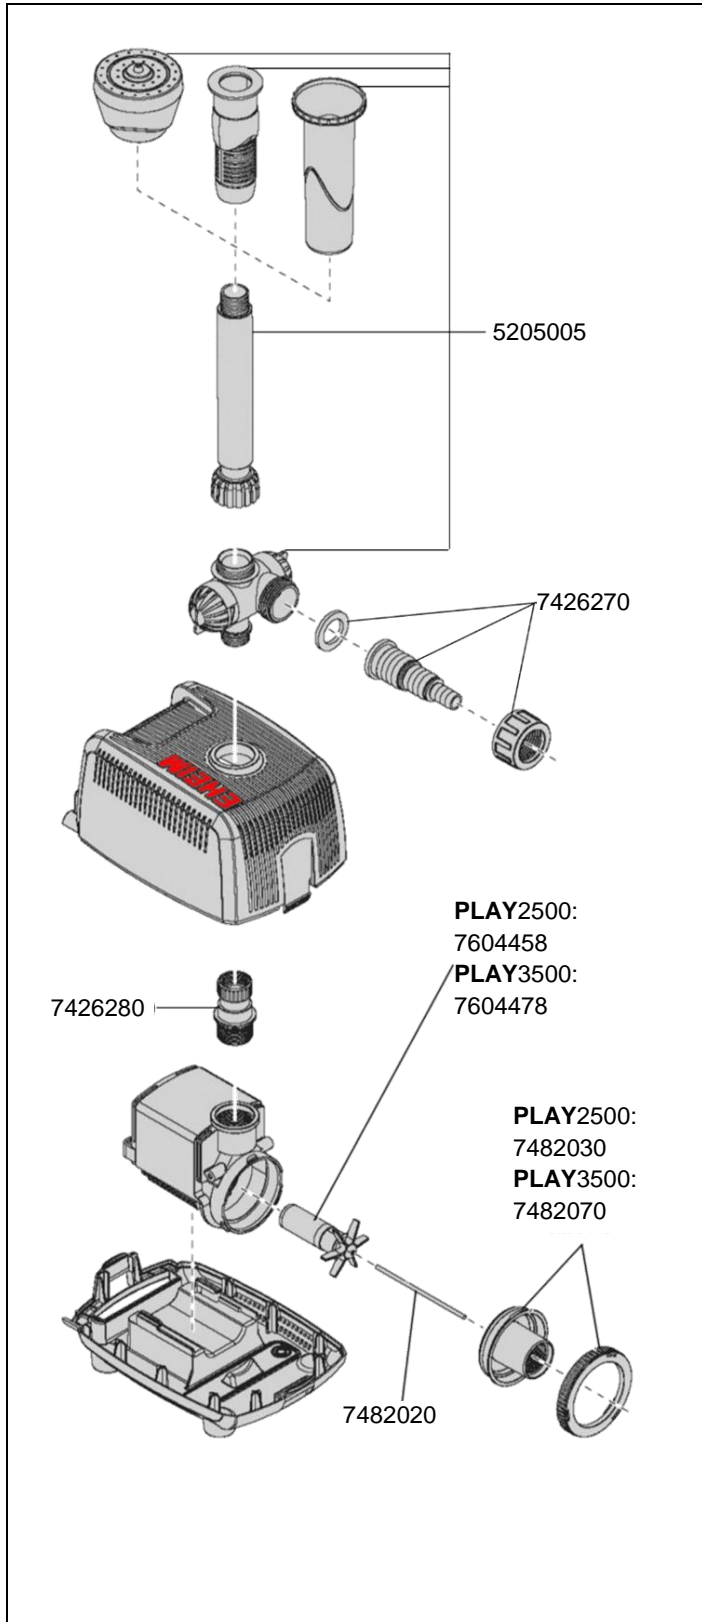

**5102 Water feature pump PLAY2500**

**5103 Water feature pump PLAY3500**

**⚠ Serial no. xxxx01**

Order no.	Spare part
5205005	Nozzle set complete
7426270	Hose connector Ø ½", ¾" and 1"
7426280	Adapter with sealing ring
7482020	Shaft with bushings
7482030	Pump cover complete with sealing ring and holding ring for PLAY2500, type 5102
7482070	Pump cover complete with sealing ring and holding ring for PLAY3500, type 5103
7604458	Impeller (50Hz) PLAY2500, type 5102
7604478	Impeller (50Hz) PLAY 3500, type 5103