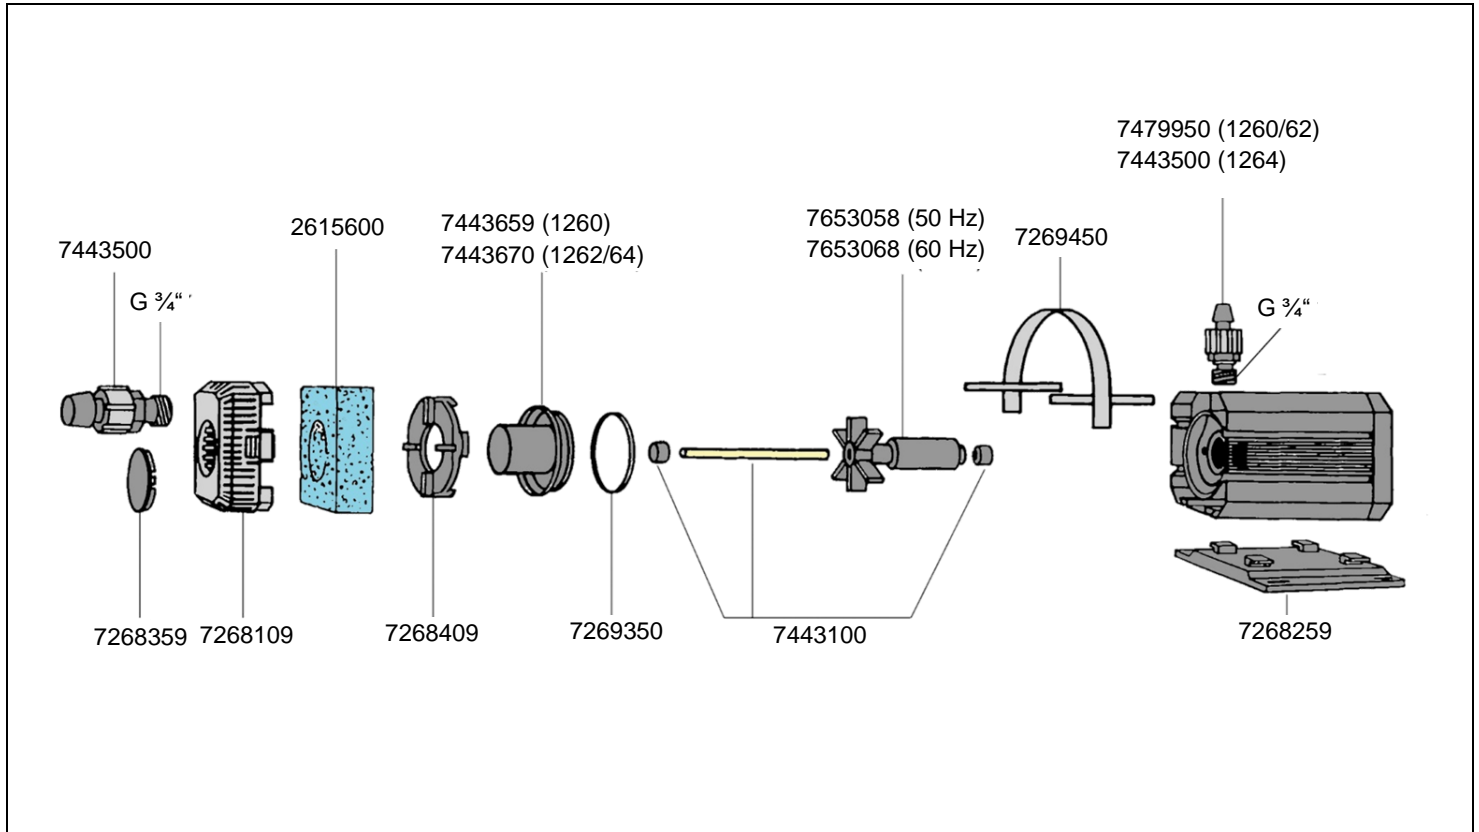

1260 Pump universal 2400
 1262 Pump universal 3400
 1264 Pump universal 4500

EHEIM
 universal

Order no.	Spare part
2615600	Coarse foam (2 pieces)
4009560	Set of cleaning brushes (not shown)
7268109	Intake screen
7268259	Mounting plate
7268359	Sealing cover
7268409	Holding ring
7269350	Sealing ring (2 pieces)
7269450	Holding clip

Order no.	Spare part
7443100	Shaft with bushings
7443500	Threaded connector suction side Pressure side for universal 4500 (Typ 1264)
7443659	Pump cover with bushing for universal 2400 (type 1260)
7443670	Pump cover with bushing for universal 3400 and 4500 (type 1262 and 1264)
7479950	Threaded connector pressure side for universal 3400 and 4500 (type 1262 and 1264)
7653058	Impeller (50 Hz)
7653068	Impeller (60 Hz)