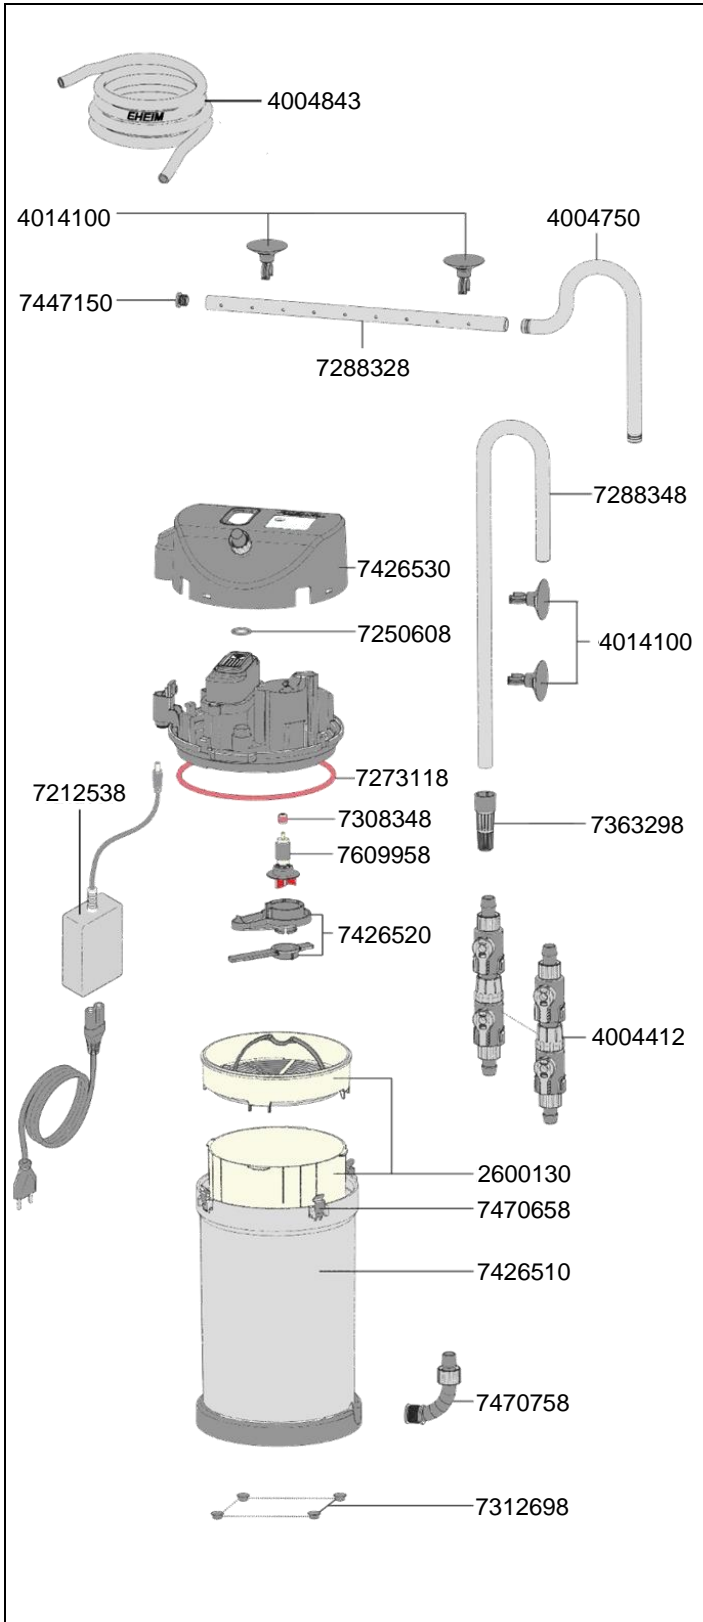

2214 External filter classicVario+e 250

Order no.	Spare part
2600130	Filter media container
4004750	Outlet pipe
4004412	Double tap with quick release coupling for hose-Ø 12/16 mm
4004843	Hose pressure and suction side Ø 12/16 mm, (3 m)
4014100	Suction cup with clip Ø 12/16 mm (2 pieces)
7212538	Power supply
7250608	Sealing ring for cover (2 pieces)
7273118	Sealing ring for pump head
7288328	Spray bar with pipe plug
7288348	Intake pipe
7308348	Shaft bushing (2 pieces)
7312698	Rubber feet (4 pieces)
7363298	Suction basket
7426510	Canister with foot and 4x rubber feet
7426520	Pump cover with securing piece
7426530	Cover complete with hose lock
7447150	Set of pipe plugs
7470658	Spring clip (4 pieces)
7470758	Threaded connector with hose lock
7609958	Impeller complete