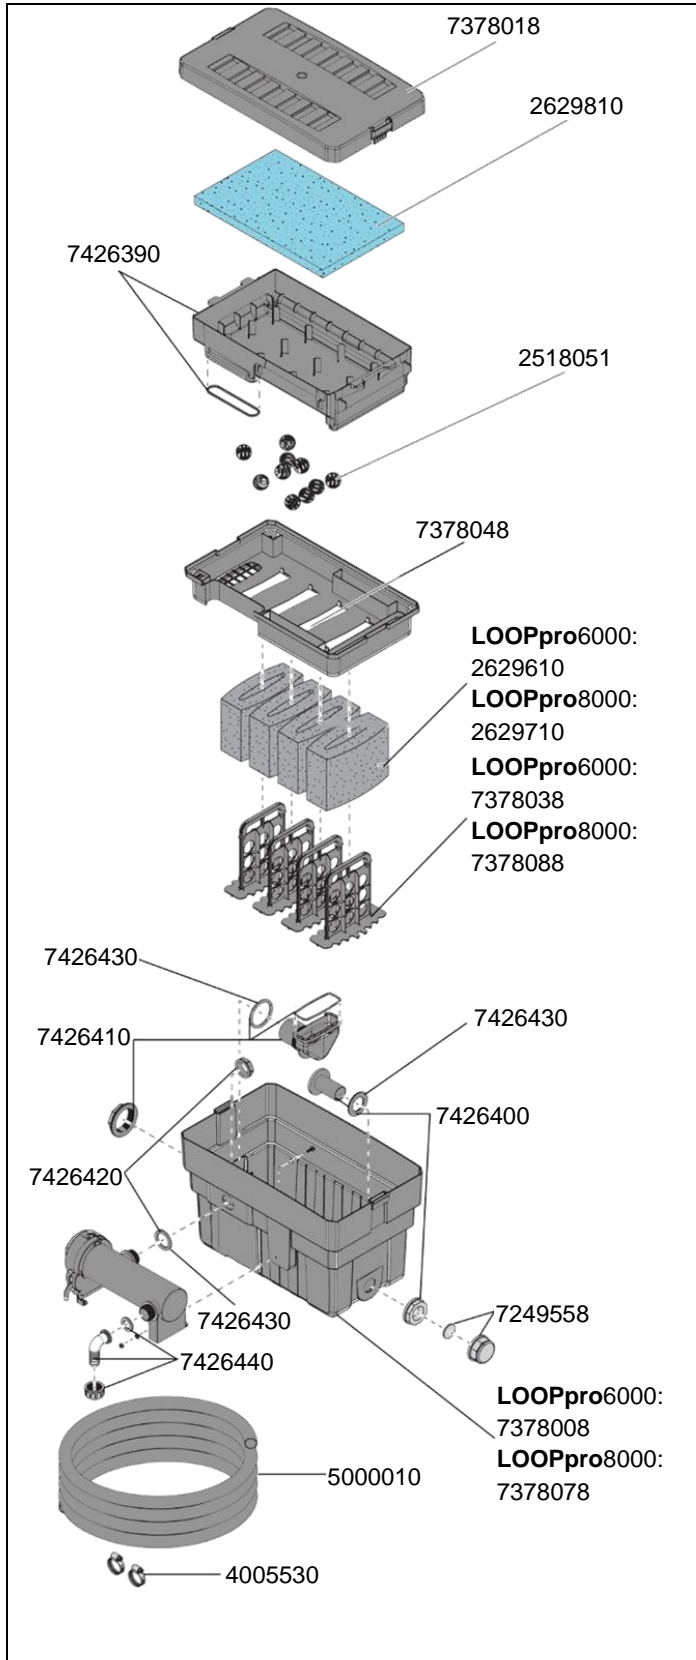

**5215 Flow-through filter LOOPpro6000**  
**5216 Flow-through filter LOOPpro8000**

Order no.	Spare part
2518051	EHEIM bioBalls (55 pieces)
2629610	Filter sponge for <b>LOOPpro6000</b> , type 5215 (2 pieces)
2629710	Filter sponge for <b>LOOPpro8000</b> , Typ 5216 (2 pieces)
2629810	Pre-filter pad (2 pieces)
4005530	Hose clamp for Spiral hose Ø 3/4" (2 pieces)
5000010	Spiral hose Ø 3/4" x 5 m
7249558	Closing cap with gasket
7378008	Filter canister for <b>LOOPpro6000</b> , type 5215
7378018	Canister lid
7378038	Holder for filter sponge <b>LOOPpro6000</b> , type 5215
7378048	Filter media container
7378078	Filter canister for <b>LOOPpro8000</b> , type 5216
7378088	Holder for filter sponge <b>LOOPpro8000</b> , type 5216
7426390	Prefilter container with sealing ring
7426400	Backwash nozzle with union nut and flat gasket
7426410	Outlet funnel with union nut and sealing ring
7426420	Union nut with sealing ring
7426430	Set of flat gasket and sealing ring
7426440	Hose connector 90° transparent for Hose-Ø 3/4" with Union nut and flat gasket