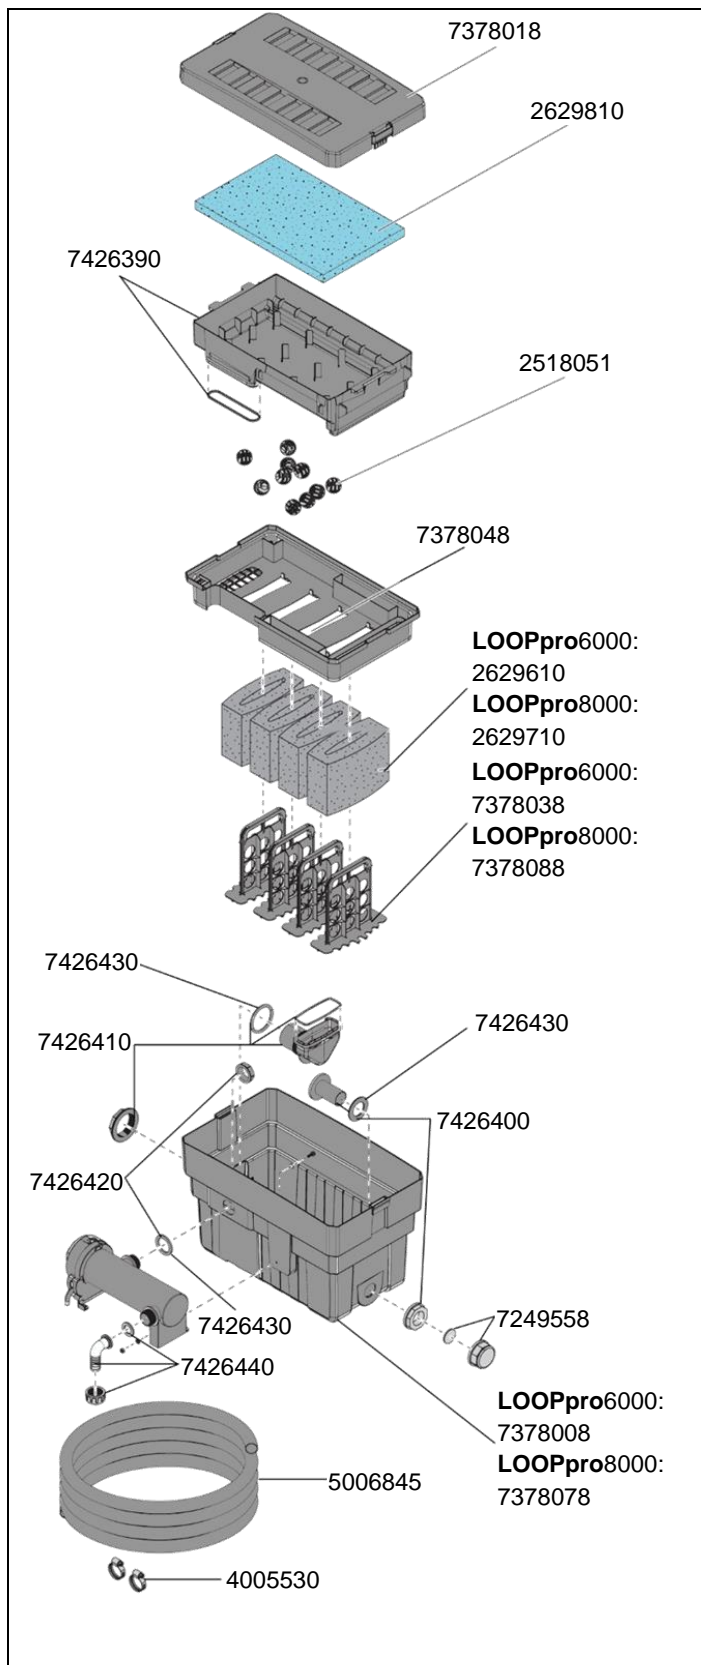

5215 Flow-through filter LOOPpro6000
5216 Flow-through filter LOOPpro8000

Order no.	Spare part
2518051	EHEIM bioBalls (55 pieces)
2629610	Filter sponge for LOOPpro6000 , type 5215 (2 pieces)
2629710	Filter sponge for LOOPpro8000 , Typ 5216 (2 pieces)
2629810	Pre-filter pad (2 pieces)
4005530	Hose clamp for Spiral hose Ø 3/4" (2 pieces)
5006845	Spiral hose Ø 3/4" x 5 m
7249558	Closing cap with gasket
7378008	Filter canister for LOOPpro6000 , type 5215
7378018	Canister lid
7378038	Holder for filter sponge LOOPpro6000 , type 5215
7378048	Filter media container
7378078	Filter canister for LOOPpro8000 , type 5216
7378088	Holder for filter sponge LOOPpro8000 , type 5216
7426390	Prefilter container with sealing ring
7426400	Backwash nozzle with union nut and flat gasket
7426410	Outlet funnel with union nut and sealing ring
7426420	Union nut with sealing ring
7426430	Set of flat gasket and sealing ring
7426440	Hose connector 90° transparent for Hose-Ø 3/4" with Union nut and flat gasket