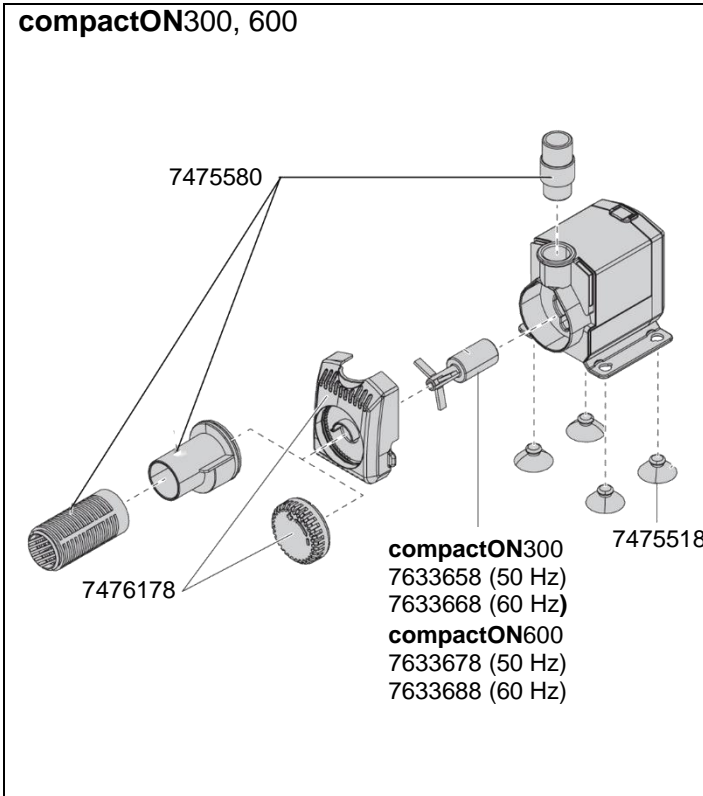

1020 Pump compactON300
1021 Pump compactON600
1022 Pump compactON1000
From serial no. xxxx02

Order no.	Spare part	1020 / 1021
7476178	Pump cover complete with output regulator	
7475518	Suction cups (4 pieces)	
7475580	Connection set consisting of inlet strainer, connection-piece and threaded connector	
7633658	Impeller (50 Hz) compactON300 , type 1020	
7633668	Impeller (60 Hz) compactON300 , type 1020	
7633678	Impeller (50 Hz) compactON600 , type 1021	
7633688	Impeller (60 Hz) compactON600 , type 1021	

Order no.	Spare part	1022
7248648	Bearings (2 pieces)	
7476188	Pump cover complete with output regulator	
7475538	Suction cups (4 pieces)	
7475590	Connection set consisting of inlet strainer, connection-piece and threaded connector	
7633698	Impeller (50 Hz) compactON1000 , type 1022	
7633708	Impeller (60 Hz) compactON1000 , type 1022	