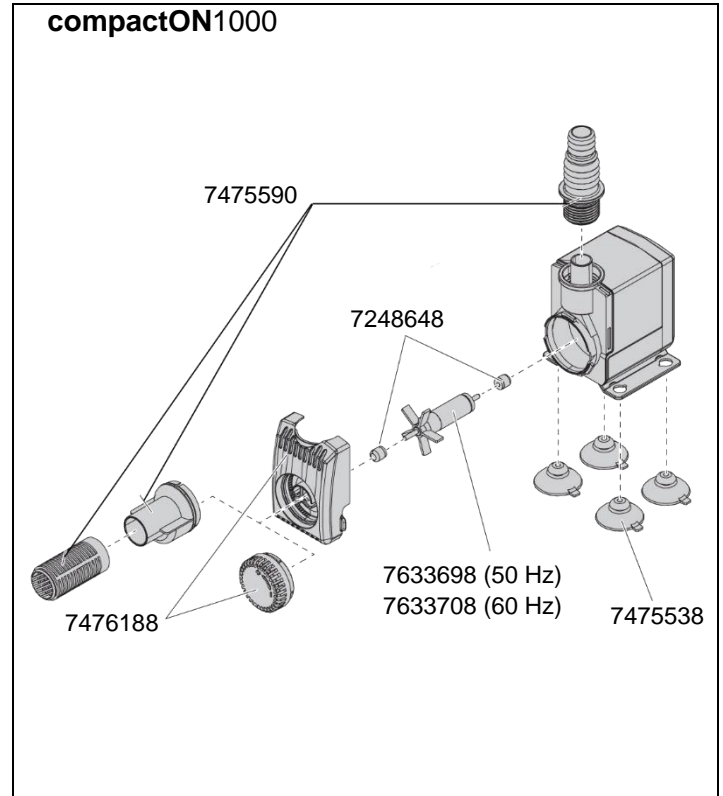

1020 Pump compactON300
1021 Pump compactON600
1022 Pump compactON1000
From serial no. xxxx02

Order no.	Spare part	1020 / 1021
7476178	Pump cover complete with output regulator	
7475518	Suction cups (4 pieces)	
7475580	Connection set consisting of inlet strainer, connection-piece and threaded connector	
7633658	Impeller (50 Hz) compactON300 , type 1020	
7633668	Impeller (60 Hz) compactON300 , type 1020	
7633678	Impeller (50 Hz) compactON600 , type 1021	
7633688	Impeller (60 Hz) compactON600 , type 1021	

Order no.	Spare part	1022
7248648	Bearings (2 pieces)	
7476188	Pump cover complete with output regulator	
7475538	Suction cups (4 pieces)	
7475590	Connection set consisting of inlet strainer, connection-piece and threaded connector	
7633698	Impeller (50 Hz) compactON1000 , type 1022	
7633708	Impeller (60 Hz) compactON1000 , type 1022	