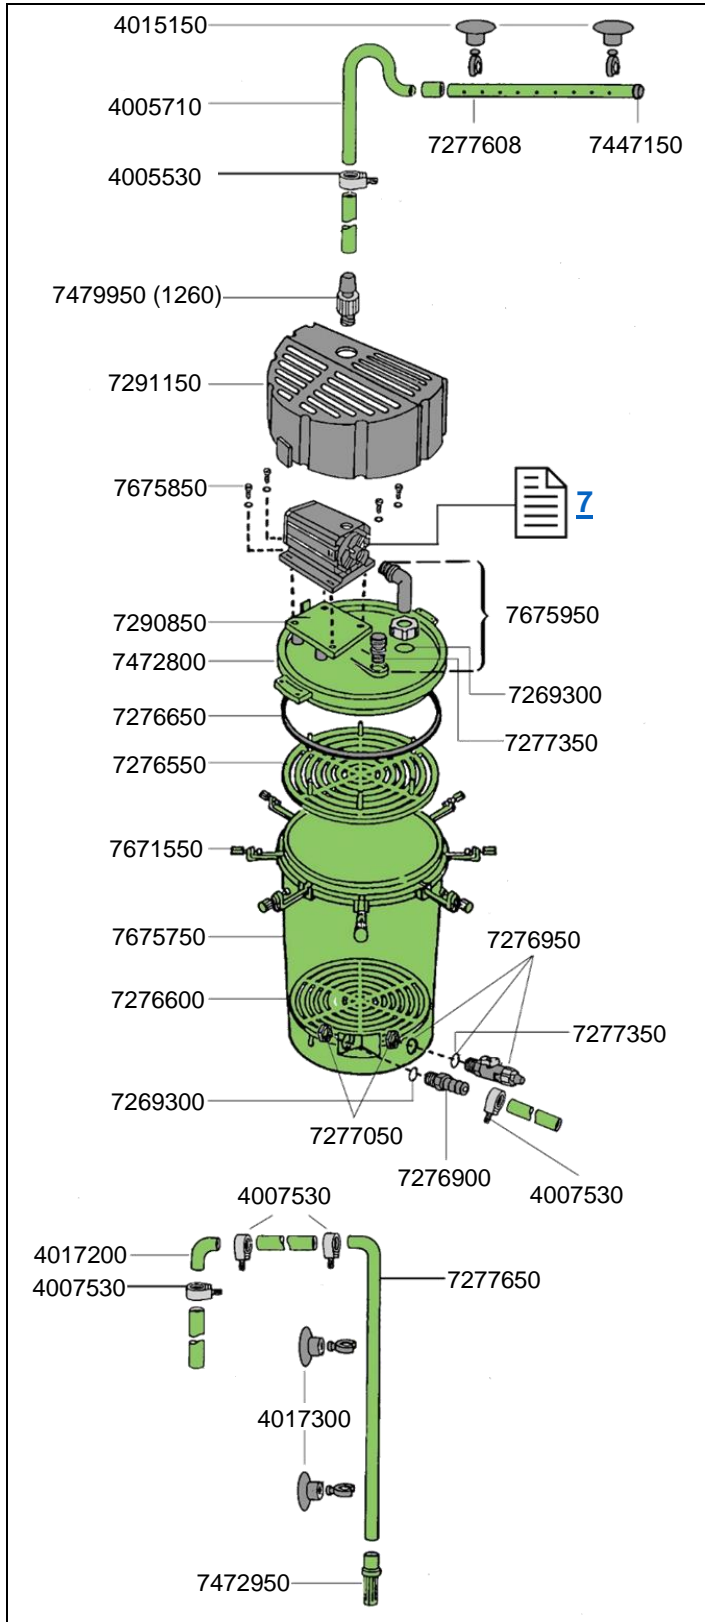

2260 External filter classic1500XL

EHEIM classic 1500XL

Order no.	Spare part
4005530	Hose clamp (2 pieces)
4005710	Outlet pipe
4005943	Hose pressure side Ø 16/22 mm (3 m)
4007530	Hose clamp (2 pieces)
4007940	Hose suction side Ø 25/34 mm (p.m.)
4015150	Suction cup with clip Ø 16/22 mm (2 pieces)
4017200	Elbow connector
4017300	Suction cup with clip Ø 25/34 mm (2 pieces)
7269300	Sealing ring
7276550	Top lattice screen
7276600	Lower lattice screen
7276650	Sealing ring
7276900	Threaded connector
7276950	Canister drain tap with plastic nut and sealing ring
7277050	Plastic nut (2 pieces)
7277350	Sealing ring
7277608	Spray bar
7277650	Intake pipe
7290850	Base plate
7291150	Cover
7447150	Set pipe plugs
7472800	Canister lid
7472900	Filter bag (not shown)
7472950	Suction basket
7479950	Threaded connector press. 1260
7671550	Locking clip
7675750	Canister with locking clip
7675850	Attachment set complete
7675950	Suction elbow set