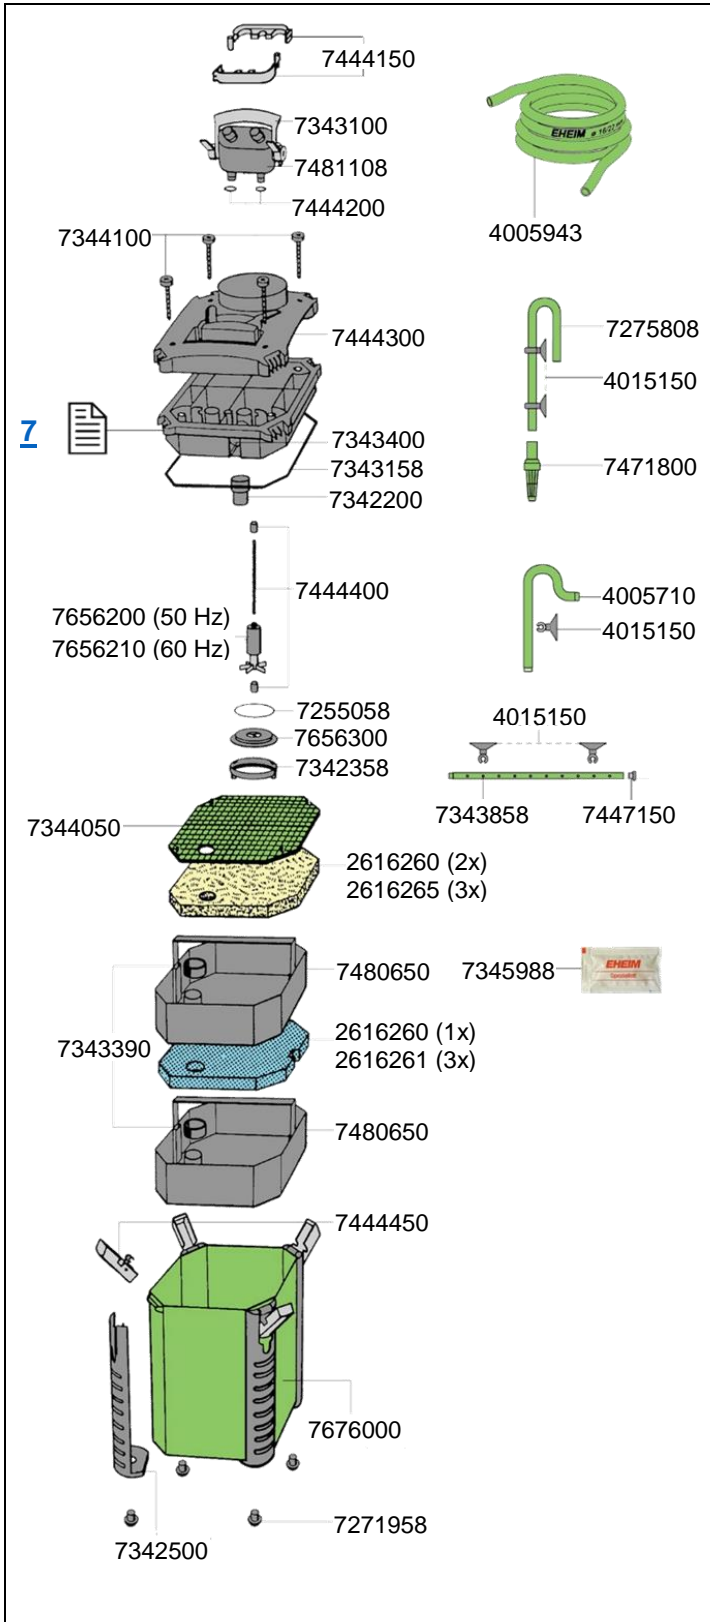

2426 External filter eXperience 350

Order no.	Spare part
2616260	Set of filter pads (1x blue, 2x white)
2616261	Coarse filter pads (3 pieces)
2616265	Set fine filter pads (3 pieces)
4005710	Outlet pipe
4005943	Hose pressure side and suction side Ø 16/22 mm (3 m)
4015150	Suction cup with clip Ø 16/22 mm (2 pieces)
7255058	Sealing ring
7271958	Rubber feet (5 pieces)
7275808	Intake pipe
7342200	Input connector
7342358	Locking ring
7342500	Side protection
7343100	Locking clamp for adapter
7343158	Sealing gasket
7343390	Rubber seals (3 pieces)
7343400	Cleaning plug for pump head
7343858	Spray bar
7344050	Lattice screen
7344100	Screws (4 pieces)
7345988	EHEIM special grease
7444150	Hose clamp
7444200	Set of sealing rings for adapter
7444300	Pump cover
7444400	Shaft with bushings
7444450	EZ clips
7447150	Set of pipe plugs
7471800	Suction basket
7480650	Filter media container
7481108	Adapter complete
7656200	Impeller (50 Hz)
7656210	Impeller (60 Hz)
7656300	Pump cover with sealing and bushing
7676000	Filter canister with side protection and rubber feet