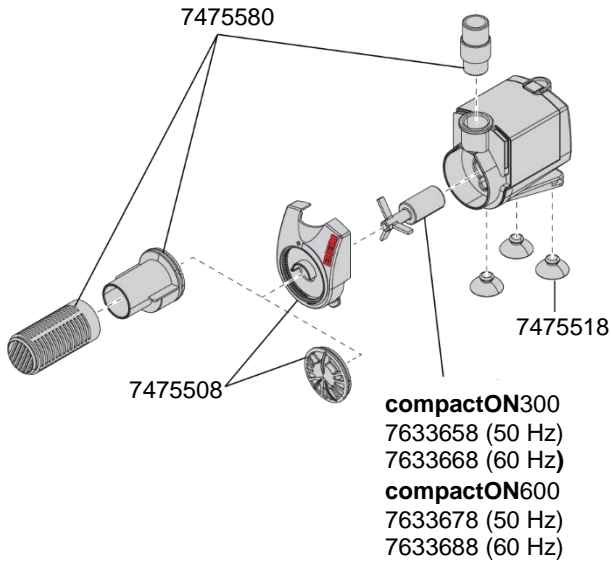

1020 Pump compactON300
 1021 Pump compactON600
 1022 Pump compactON1000
 Serial no. xxxx01

EHEIM
 compactON

compactON300, 600

compactON1000

| Order no. | Spare part | 1020 / 1021 |
|-----------|--|-------------|
| 7475508 | Pump cover complete with output regulator | |
| 7475518 | Suction cups (4 pieces) | |
| 7475580 | Connection set consisting of inlet strainer, connection-piece and threaded connector | |
| 7633658 | Impeller (50 Hz) compactON300 , type 1020 | |
| 7633668 | Impeller (60 Hz) compactON300 , type 1020 | |
| 7633678 | Impeller (50 Hz) compactON600 , type 1021 | |
| 7633688 | Impeller (60 Hz) compactON600 , type 1021 | |

| Order no. | Spare part | 1022 |
|-----------|--|------|
| 7248648 | Bearings (2 pieces) | |
| 7475528 | Pump cover complete with output regulator | |
| 7475538 | Suction cups (4 pieces) | |
| 7475590 | Connection set consisting of inlet strainer, connection-piece and threaded connector | |
| 7633698 | Impeller (50 Hz) compactON1000 , type 1022 | |
| 7633708 | Impeller (60 Hz) compactON1000 , type 1022 | |