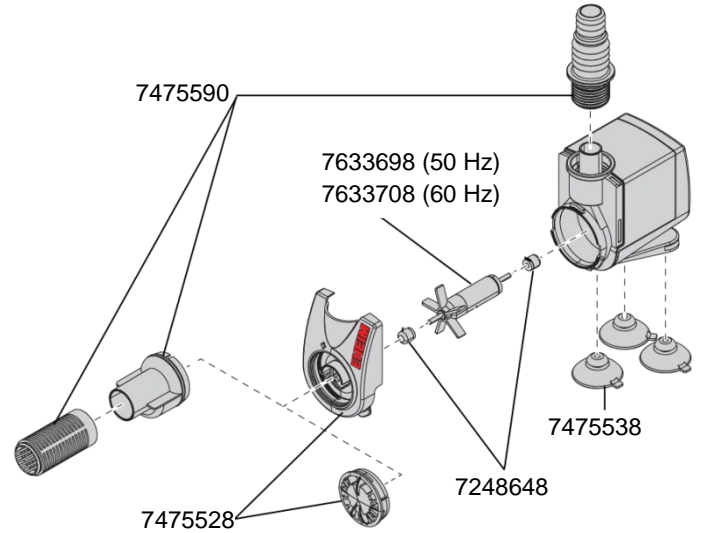

1020 Pump compactON300
 1021 Pump compactON600
 1022 Pump compactON1000
 Serial no. xxxx01

EHEIM
 compactON

compactON300, 600

compactON1000

| Order no. | Spare part | 1020 / 1021 |
|-----------|--|-------------|
| 7475508 | Pump cover complete with output regulator | |
| 7475518 | Suction cups (4 pieces) | |
| 7475580 | Connection set consisting of inlet strainer, connection-piece and threaded connector | |
| 7633658 | Impeller (50 Hz) compactON300 , type 1020 | |
| 7633668 | Impeller (60 Hz) compactON300 , type 1020 | |
| 7633678 | Impeller (50 Hz) compactON600 , type 1021 | |
| 7633688 | Impeller (60 Hz) compactON600 , type 1021 | |

| Order no. | Spare part | 1022 |
|-----------|--|------|
| 7248648 | Bearings (2 pieces) | |
| 7475528 | Pump cover complete with output regulator | |
| 7475538 | Suction cups (4 pieces) | |
| 7475590 | Connection set consisting of inlet strainer, connection-piece and threaded connector | |
| 7633698 | Impeller (50 Hz) compactON1000 , type 1022 | |
| 7633708 | Impeller (60 Hz) compactON1000 , type 1022 | |