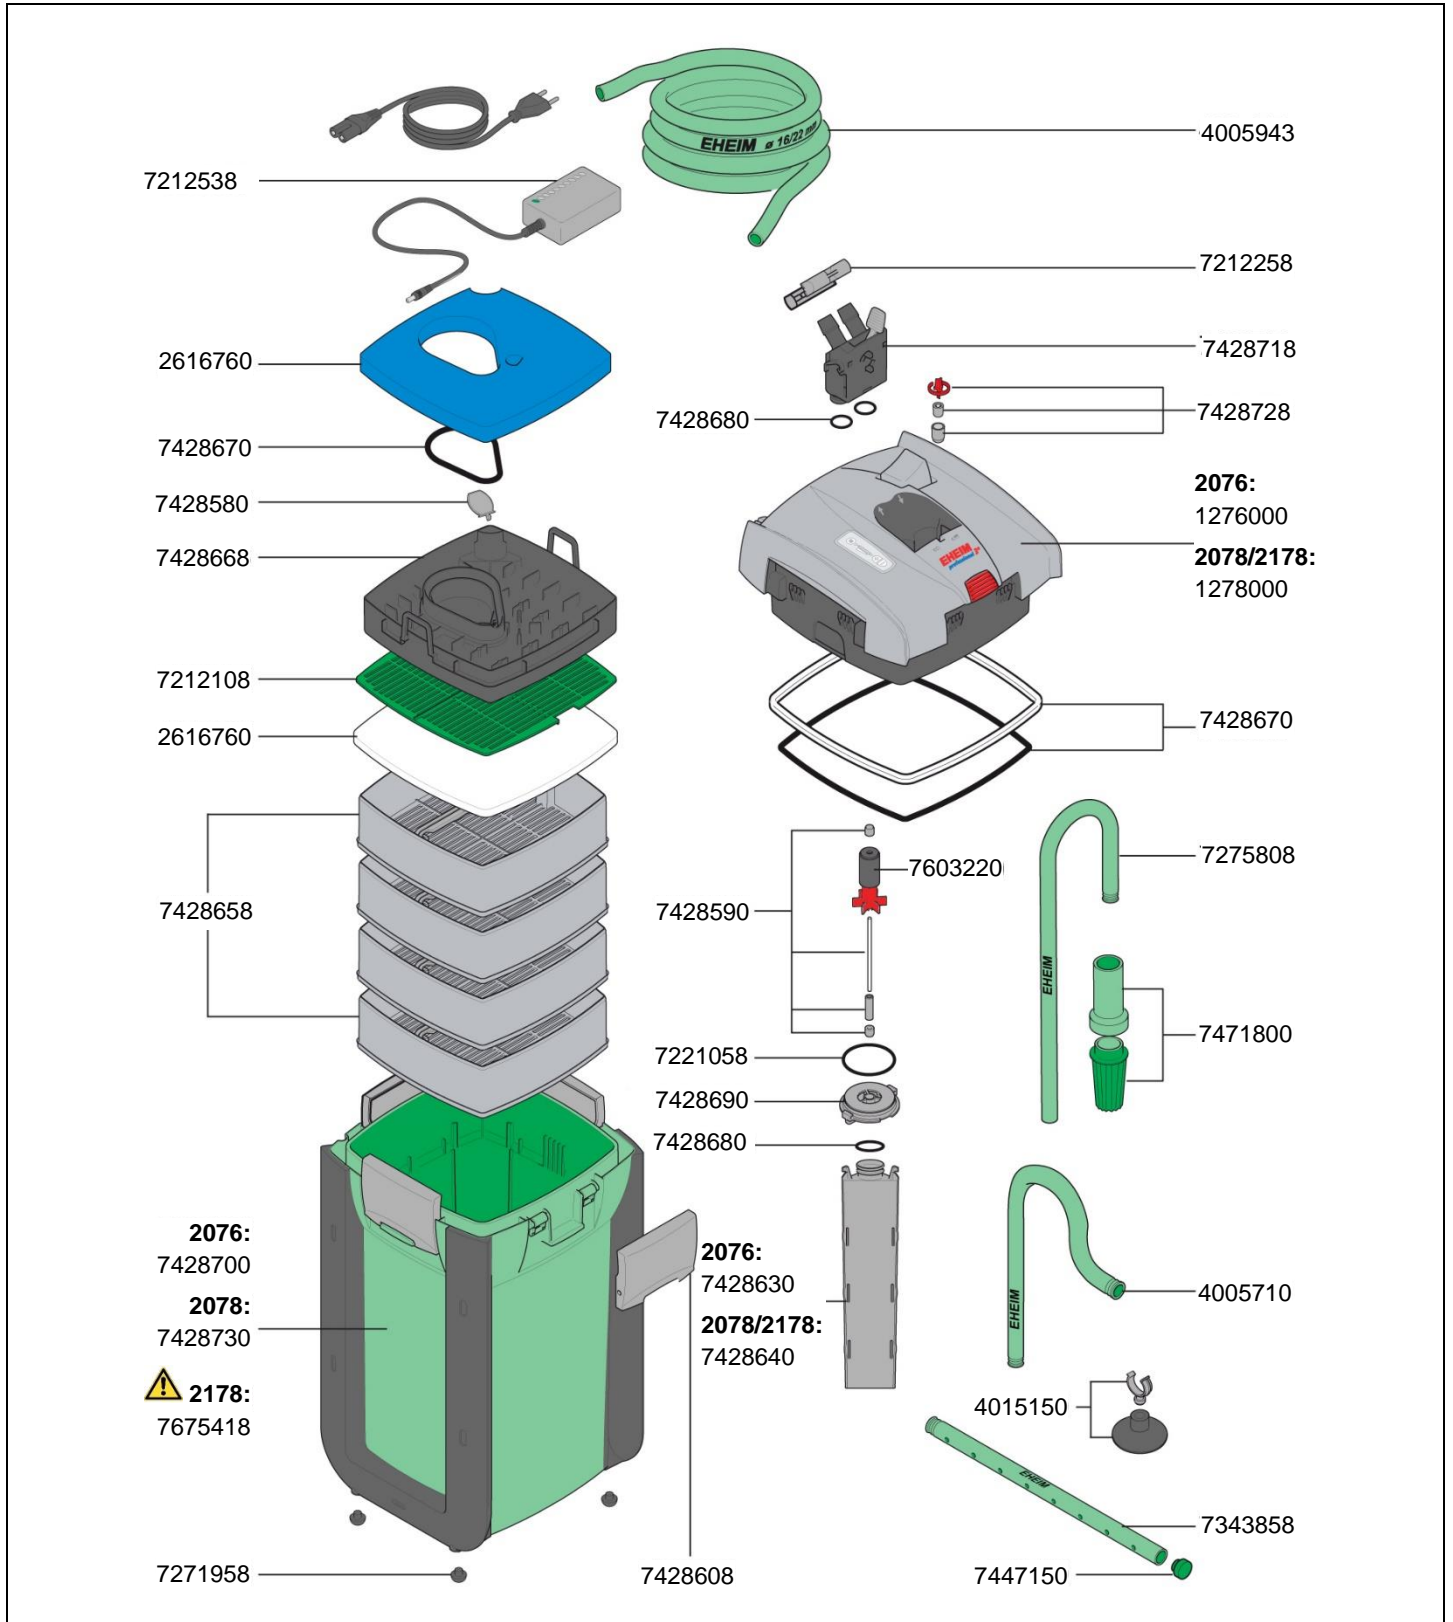

2076 External filter professional 3^e 450
2078 External filter professional 3^e 700
2178 Thermofilter professional 3^e 600T

EHEIM
professional 3^e