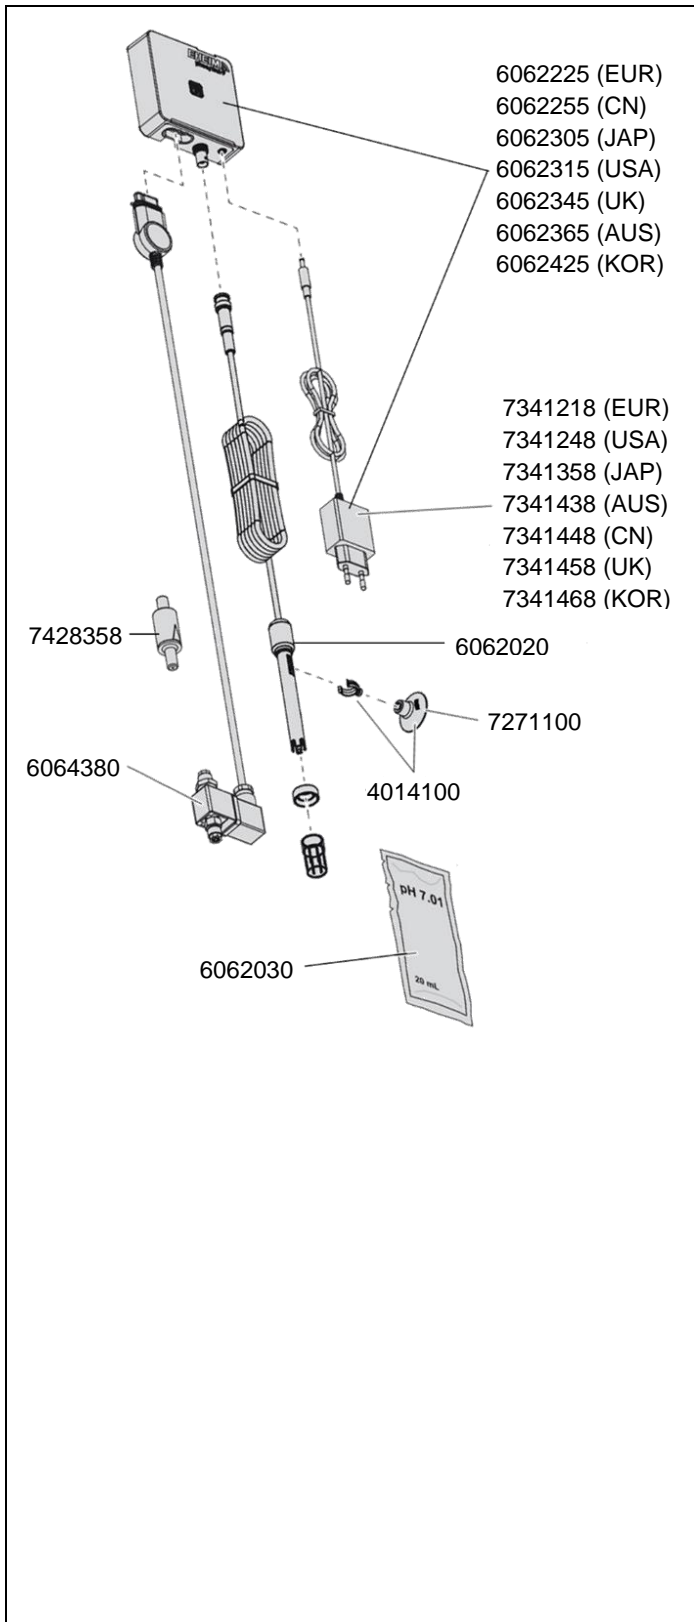

6062 Wifi-pH-controller pHcontrol+e

Order no.	Spare part
4014100	Suction cup with clip Ø 13 mm (2 pieces)
6062020	pH-electrode pHsensor with calibration liquid pHliquid 7,01 and suction cup with clip
6062030	Calibration liquid pHliquid 7,01 (3 pieces)
6062225	pH-Controller pHcontrol+e with power supply for Europe
6062255	pH-Controller pHcontrol+e with power supply for China
6062305	pH-Controller pHcontrol+e with power supply for Japan
6062315	pH-Controller pHcontrol+e with power supply for USA/CAN
6062345	pH-Controller pHcontrol+e with power supply for Great Britain
6062365	pH-Controller pHcontrol+e with power supply for Australia
6062425	pH-Controller pHcontrol+e with power supply for Korea
6064380	CO ₂ - night shut-off 24 V (solenoid valve)
7271100	Suction cup (4 pieces)
7341218	Power supply for Europe
7341248	Power supply for USA/CAN
7341358	Power supply for Japan
7341438	Power supply for Australia
7341448	Power supply for China
7341458	Power supply for Great Britain
7341468	Power supply for Korea
7428358	CO ₂ - check valve