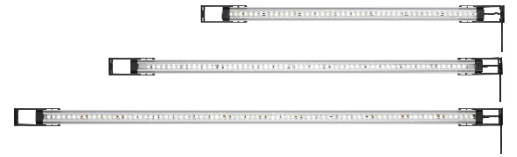

4211 – 4245 Lamp powerLED
 4251 – 4259 Lamp powerLED+
 4261 – 4266 Lamp classicLED

Order no.	Spare part
7301178	Stainless steel wire bow (2 pieces) for EHEIM powerLED and EHEIM powerLED+

Order no.	Spare part
7239678	Holder (2 pieces) for EHEIM classicLED
7300368	Power supply for classicLED (12 W)
7300378	Power supply for classicLED (20 W)
7300388	Power supply for classicLED (36 W)
7421078	Connector for classicLED Only use with 36 W power supply unit