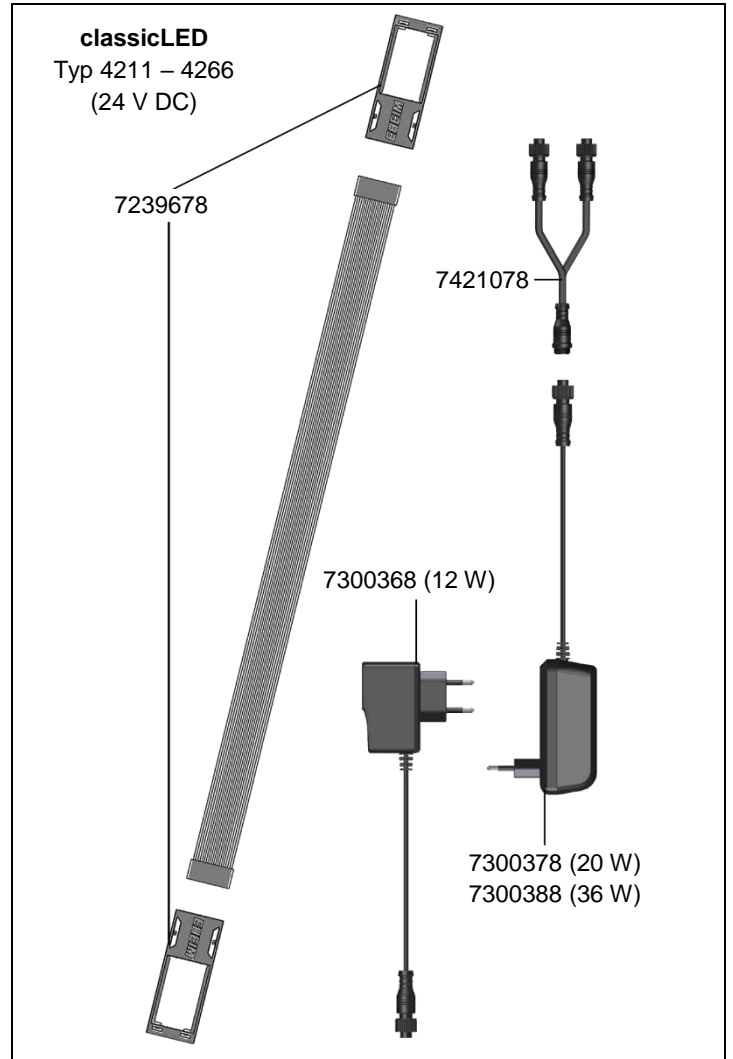

4211 – 4245 Lamp powerLED
 4251 – 4259 Lamp powerLED+
 4261 – 4266 Lamp classicLED

Order no.	Spare part
7301178	Stainless steel wire bow (2 pieces) for EHEIM powerLED and EHEIM powerLED+

Order no.	Spare part
7239678	Holder (2 pieces) for EHEIM classicLED
7300368	Power supply for classicLED (12 W)
7300378	Power supply for classicLED (20 W)
7300388	Power supply for classicLED (36 W)
7421078	Connector for classicLED Only use with 36 W power supply unit