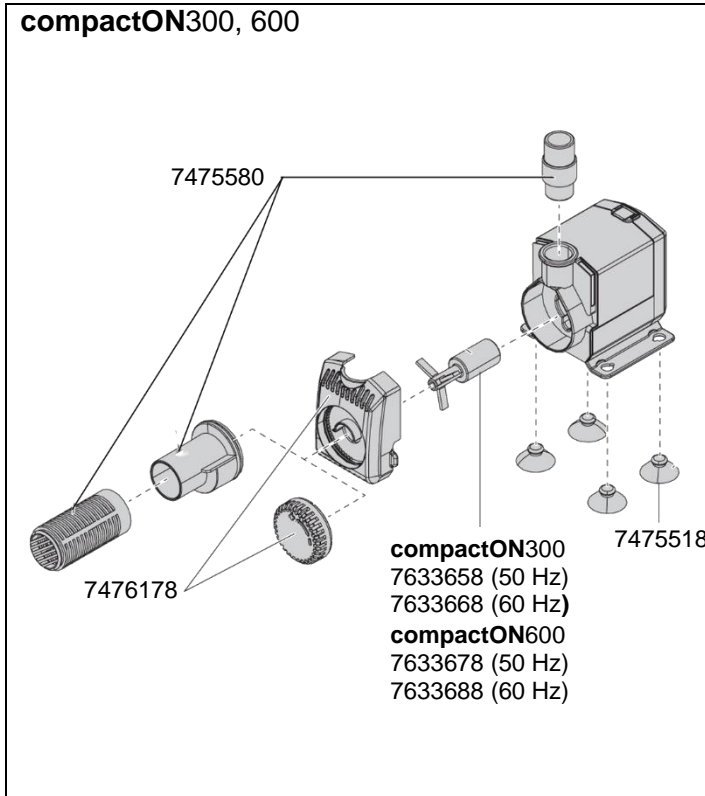

1020 Pump compactON 300
 1021 Pump compactON 600
 1022 Pump compactON 1000

From serial no. xxxx02

Order no.	Spare part	1020 / 1021
7476178	Pump cover complete with output regulator	
7475518	Suction cups (4 pieces)	
7475580	Connection set consisting of inlet strainer, connection-piece and threaded connector	
7633658	Impeller (50 Hz) compactON300 , type 1020	
7633668	Impeller (60 Hz) compactON300 , type 1020	
7633678	Impeller (50 Hz) compactON600 , type 1021	
7633688	Impeller (60 Hz) compactON600 , type 1021	

Order no.	Spare part	1022
7248648	Bearings (2 pieces)	
7476188	Pump cover complete with output regulator	
7475538	Suction cups (4 pieces)	
7475590	Connection set consisting of inlet strainer, connection-piece and threaded connector	
7633698	Impeller (50 Hz) compactON1000 , type 1022	
7633708	Impeller (60 Hz) compactON1000 , type 1022	