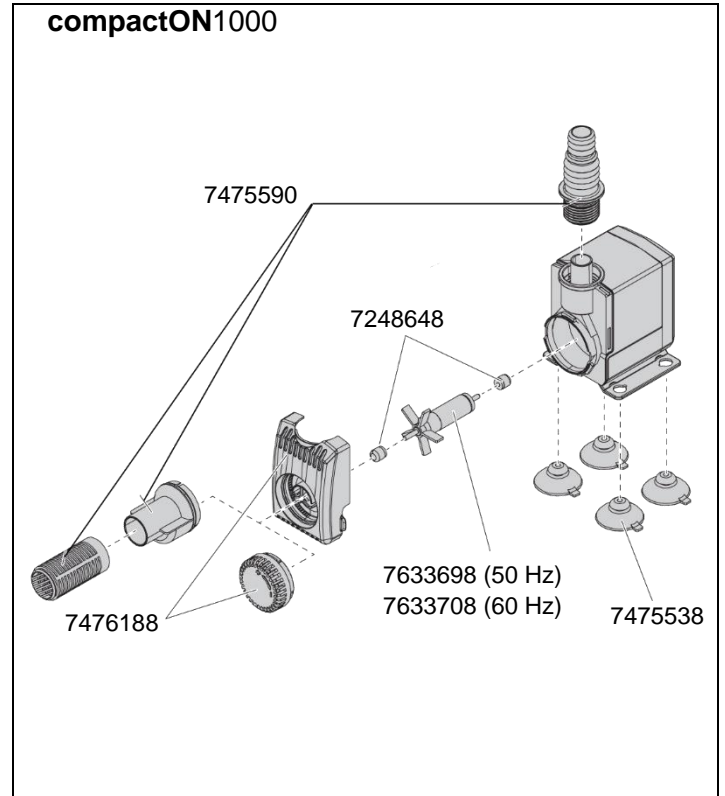

1020 Pump compactON 300
 1021 Pump compactON 600
 1022 Pump compactON 1000

From serial no. xxxx02

Order no.	Spare part	1020 / 1021
7476178	Pump cover complete with output regulator	
7475518	Suction cups (4 pieces)	
7475580	Connection set consisting of inlet strainer, connection-piece and threaded connector	
7633658	Impeller (50 Hz) compactON300 , type 1020	
7633668	Impeller (60 Hz) compactON300 , type 1020	
7633678	Impeller (50 Hz) compactON600 , type 1021	
7633688	Impeller (60 Hz) compactON600 , type 1021	

Order no.	Spare part	1022
7248648	Bearings (2 pieces)	
7476188	Pump cover complete with output regulator	
7475538	Suction cups (4 pieces)	
7475590	Connection set consisting of inlet strainer, connection-piece and threaded connector	
7633698	Impeller (50 Hz) compactON1000 , type 1022	
7633708	Impeller (60 Hz) compactON1000 , type 1022	