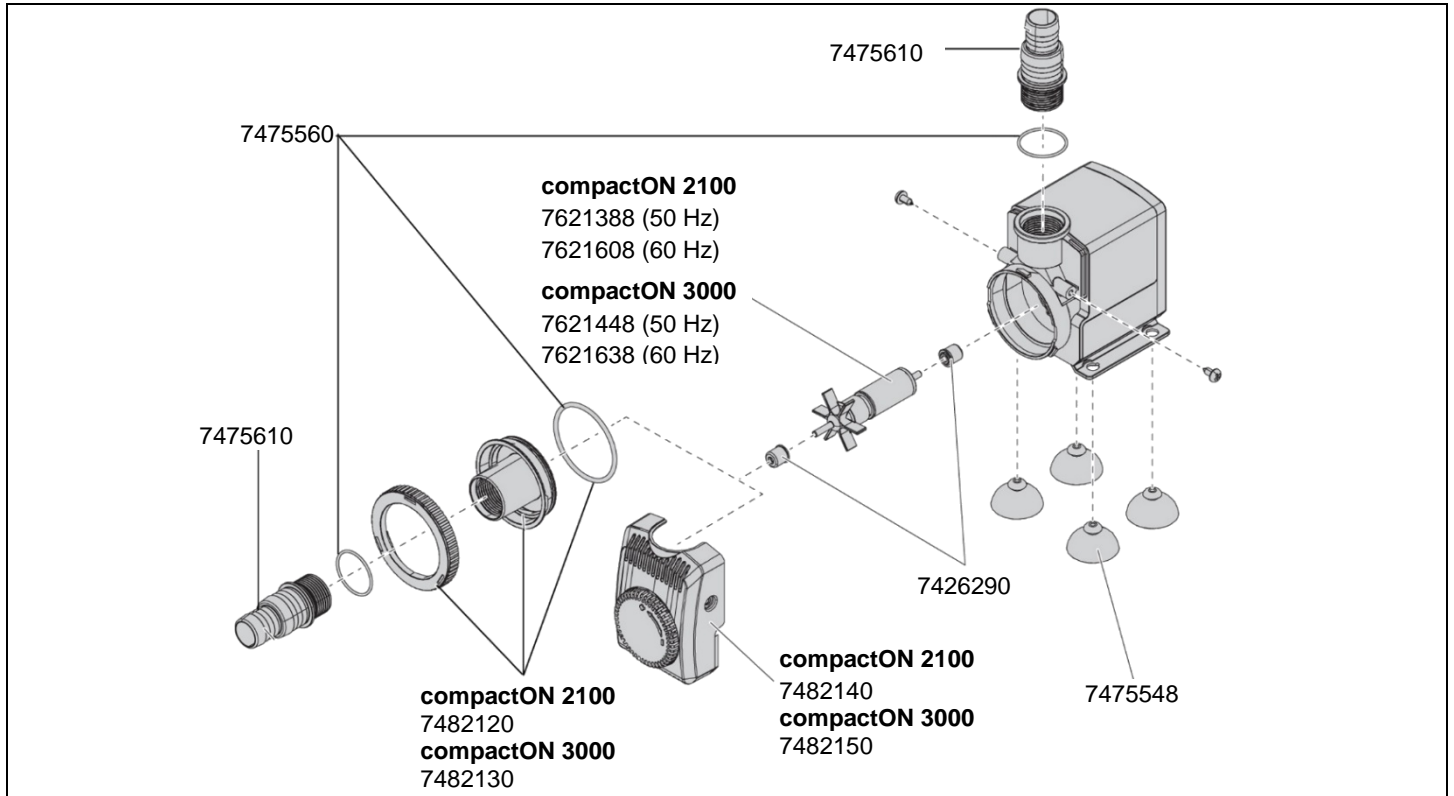

1030 Pump compactON 2100
1031 Pump compactON 3000
 from serial no. xxxx02

Order no.	Spare part
7426290	Ceramic bearing bushes with rubber dampers (2 pieces)
7475548	Suction cups (4 pieces)
7475560	Set sealing rings, 1x for pump cover 2x for threaded connector
7475610	Threaded connector G 3/4" pressure- or suction side for hose-Ø 19/27 mm (3/4") or Ø 25/34 mm (1")
7482120	Pump cover complete with holding ring and sealing ring for compactON 2100 , type 1030 (Operating outside water)
7482130	Pump cover complete with holding ring, and sealing ring for compactON 3000 , type 1031 (Operating outside water)

Order no.	Spare part
7482140	Pump cover complete with output regulator and 2 screws compactON 2100 , type 1030 (underwater operation)
7482150	Pump cover complete with output regulator and 2 screws compactON 3000 type 1031 (underwater operation)
7621388	Impeller (50 Hz) compactON 2100 , type 1030
7621608	Impeller (60 Hz) compactON 2100 , type 1030
7621448	Impeller (50 Hz) compactON 3000 , type 1031
7621638	Impeller (60 Hz) compactON 3000 , type 1031