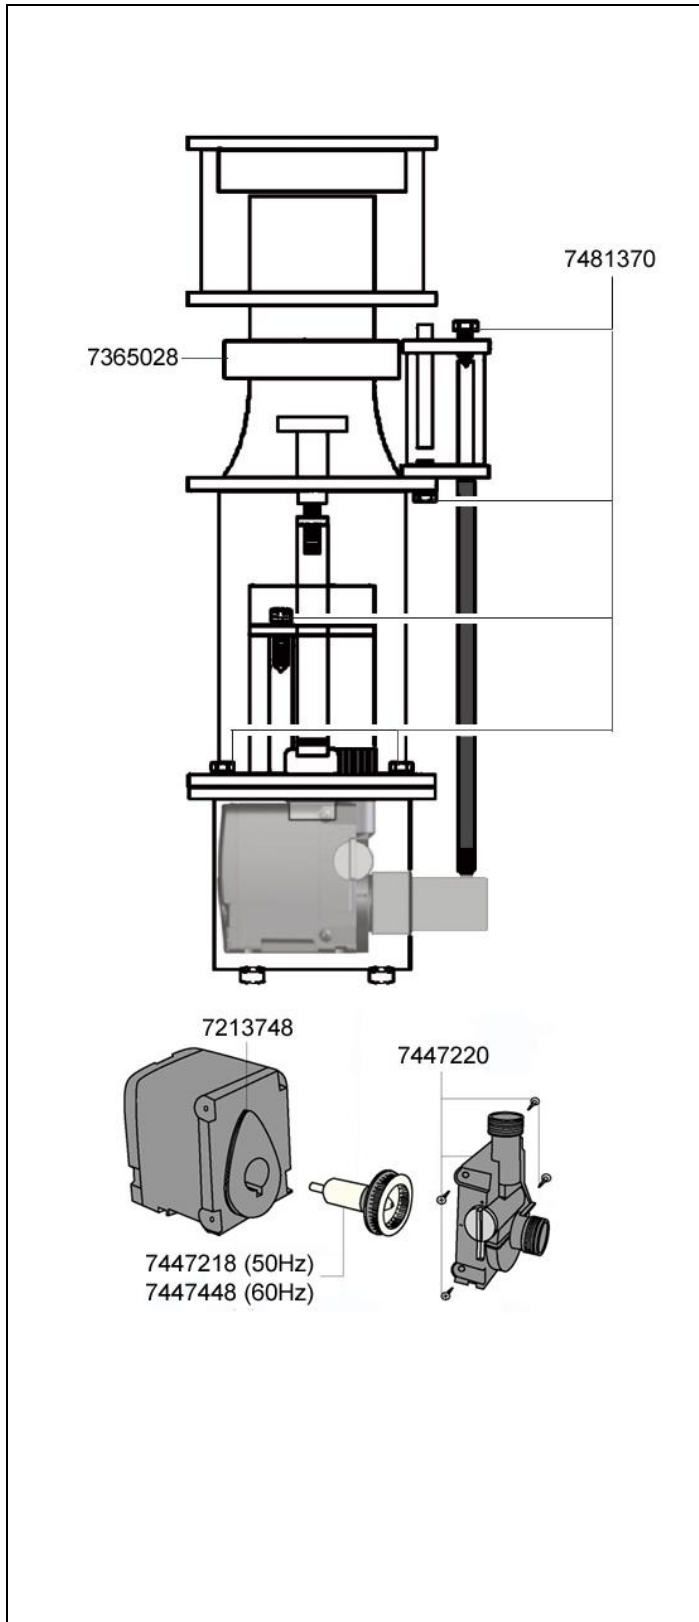

# 3550 Protein skimmer SKIMmarine800

**EHEIM**  
SKIMmarine 800

Spare parts. Subject to change without prior notice.

Order no.	Spare part	3550
7213748	Sealing ring (2 pieces) for <b>compact+marine</b> – Type 1103	
7365028	Sealing ring	
7447218	Needle wheel unit (50 Hz) for <b>compact+marine</b> – Type 1103	
7447220	Pump housing complete with sealing ring and 4 screws for <b>compact+marine</b> – Type 1103	
7447448	Needle wheel unit (60 Hz) for <b>compact+marine</b> – Type 1103	
7481370	Screws (5 pieces)	